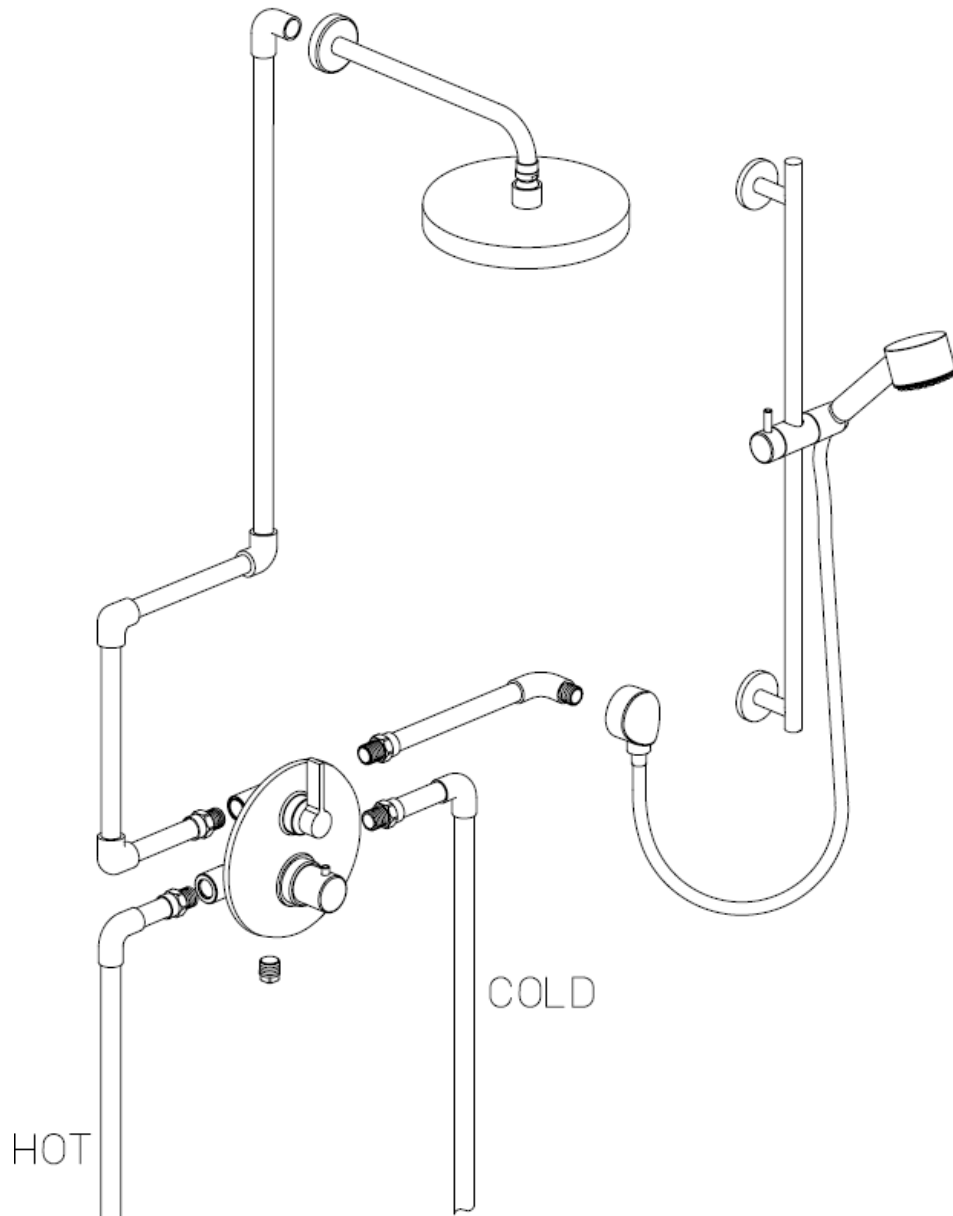

INSTALLATION DIMENSIONS

Serie Brera

92KIT04

Shower Kit 04

Serie Milano

7812900

Adjustable Slidebar Handshower Set

STANDARDS

- Compliant with ASME A112.18.1-B125.1 requirements
- Certified By CSA international

Finishes	7812900PC	7812900BN
Polished Chrome	X	
Brushed Nickel		X

Features	7812900PC	7812900BN
24" Adjustable Brass Slide Bar	X	X
Hand Shower with Dual Check Valves	X	X
Back Flow Prevention System	X	X
Includes: Hand Shower, Hose, Slide Bar, and Drop Elbow	X	X
60" Hose with Matching Finish	X	X
Self Cleaning Spray Head	X	X
Step By Step Installation Instructions	X	X
Limited Lifetime Warranty	X	X

Project: _____
 Contractor: _____

Serie Brera

9269100

1/2" Thermostatic Valve with
Diverter & Volume Ctrl Trim only

STANDARDS

- Compliant with ASME A112.18.1-B125.1
- Compliant with ASSE 1016
- Certified by CSA International
- Compliant with ANSI A117.1 (Lever only)

Finishes	9269100PC	9269100BN
Polished Chrome	X	
Brushed Nickel		X

Features	9269100PC	9269100BN
Solid Brass Construction	X	X
1/2" Stacked Thermostatic Valve Featuring Ceramic Discs	X	X
High Flow Valve Supports Multiple Outlets	X	X
Kit Includes Trim and Thermostatic cartridge	X	X
1/2" NPT Inlets	X	X
Diverter with Progressive Volume Control	X	X
Independent Temperature Control	X	X
Step-By-Step Installation Instructions	X	X
Limited Lifetime Warranty	X	X