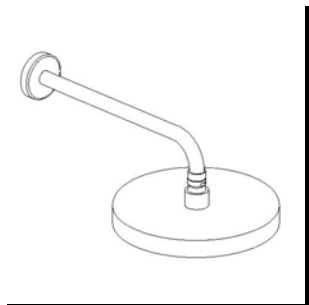

- Compliant with ASME A112.18.1-B125.1 requirements
- Certified By CSA international

Finishes	7812900PC	7812900BN
Polished Chrome	X	
Brushed Nickel		X

Features	7812900PC	7812900BN
24" Adjustable Brass Slide Bar	X	X
Hand Shower with Dual Check Valves	X	X
Back Flow Prevention System	X	X
Includes: Hand Shower, Hose, Slide Bar, and Drop Elbow	X	X
60" Hose with Matching Finish	X	X
Self Cleaning Spray Head	X	X
Step By Step Installation Instructions	X	X
Limited Lifetime Warranty	X	X

Finishes	9269100PC	9269100BN
Polished Chrome	X	
Brushed Nickel		X

Features	9269100PC	9269100BN
Solid Brass Construction	X	X
1/2" Stacked Thermostatic Valve Featuring Ceramic Discs	X	X
High Flow Valve Supports Multiple Outlets	X	X
Kit Includes Trim and Thermostatic cartridge	X	X
1/2" NPT Inlets	X	X
Diverter with Progressive Volume Control	X	X
Independent Temperature Control	X	X
Step-By-Step Installation Instructions	X	X
Limited Lifetime Warranty	X	X

Features	7875000PC	7875000BN
Raincan Showerhead Kit with Matching 12" arm and flange	X	X
Delivers 2.5gpm at 80psi MAX	X	X
Showerhead features Rotating Ball Joint	X	X
1/2" NPT Inlets	X	X
Self Cleaning Spray Nozzles	X	X
Step-By-Step Installation Instructions	X	X
Limited Lifetime Warranty	X	X