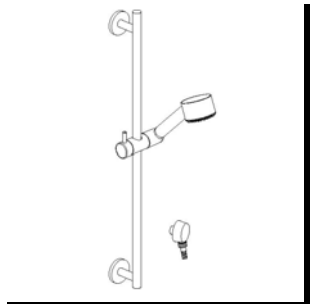

INSTALLATION DIMENSIONS

Serie Brera

92KIT04

Shower Kit 04

Serie Milano

7812900

Adjustable Slidebar Handshower Set

STANDARDS

- Compliant with ASME A112.18.1-B125.1 requirements
- Certified By CSA international

Finishes	7812900PC	7812900BN
Polished Chrome	X	
Brushed Nickel		X

Features	7812900PC	7812900BN
24" Adjustable Brass Slide Bar	X	X
Hand Shower with Dual Check Valves	X	X
Back Flow Prevention System	X	X
Includes: Hand Shower, Hose, Slide Bar, and Drop Elbow	X	X
60" Hose with Matching Finish	X	X
Self Cleaning Spray Head	X	X
Step By Step Installation Instructions	X	X
Limited Lifetime Warranty	X	X

Project: _____
 Contractor: _____

Serie Brera

9269100

1/2" Thermostatic Valve with
Diverter & Volume Ctrl Trim only

STANDARDS

- Compliant with ASME A112.18.1-B125.1
- Compliant with ASSE 1016
- Certified by CSA International
- Compliant with ANSI A117.1 (Lever only)

Finishes	9269100PC	9269100BN
Polished Chrome	X	
Brushed Nickel		X

Features	9269100PC	9269100BN
Solid Brass Construction	X	X
1/2" Stacked Thermostatic Valve Featuring Ceramic Discs	X	X
High Flow Valve Supports Multiple Outlets	X	X
Kit Includes Trim and Thermostatic cartridge	X	X
1/2" NPT Inlets	X	X
Diverter with Progressive Volume Control	X	X
Independent Temperature Control	X	X
Step-By-Step Installation Instructions	X	X
Limited Lifetime Warranty	X	X