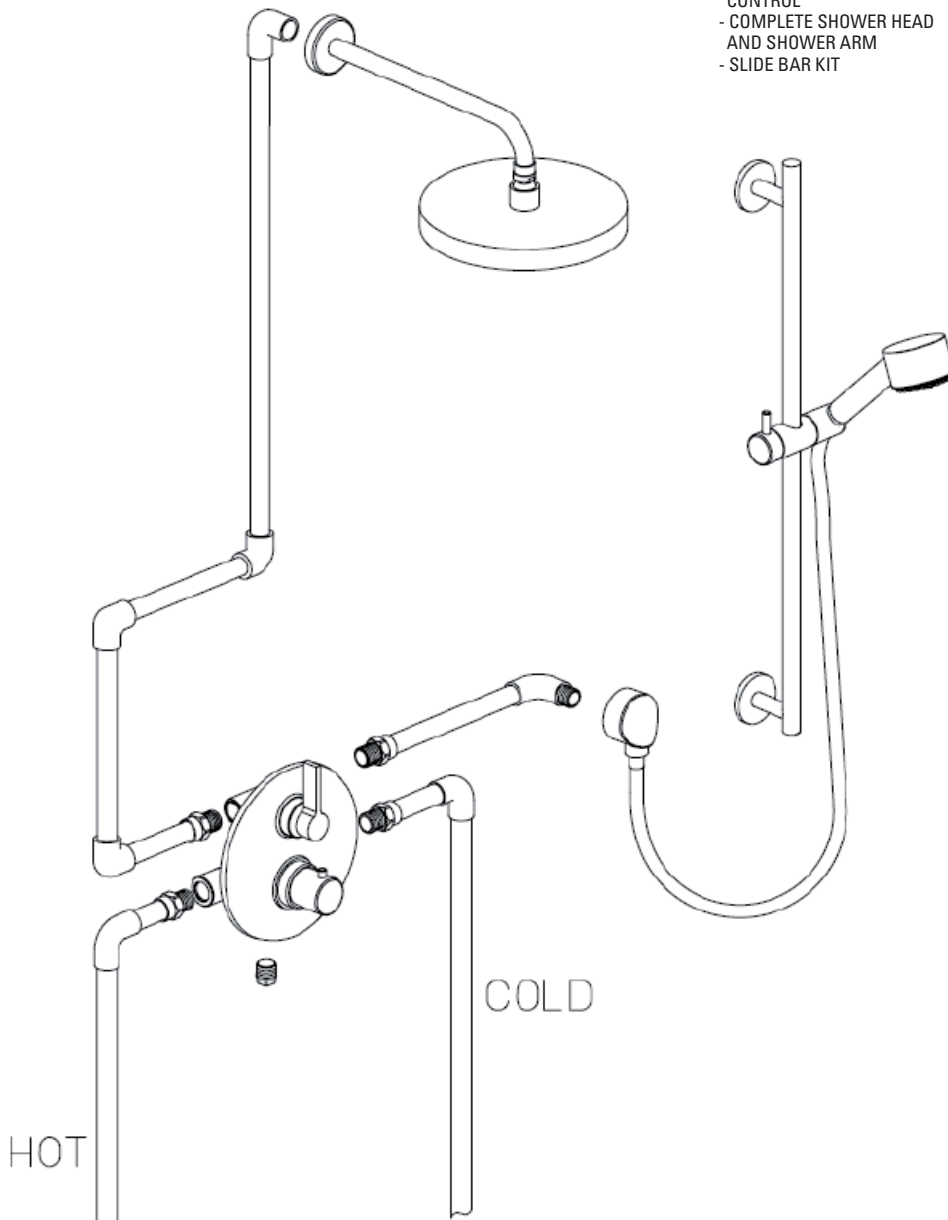

Serie Brera

92KIT04

Shower kit 04

description	model #	c. qty
½" THERMO SHOWER SET WITH SLIDE BAR AND SHOWER HEAD	92KIT04	
- ½" THERMO VALVE W/ DIVERTER AND VOLUME CONTROL	9269100	1
- COMPLETE SHOWER HEAD AND SHOWER ARM	7875000	1
- SLIDE BAR KIT	7812900	1