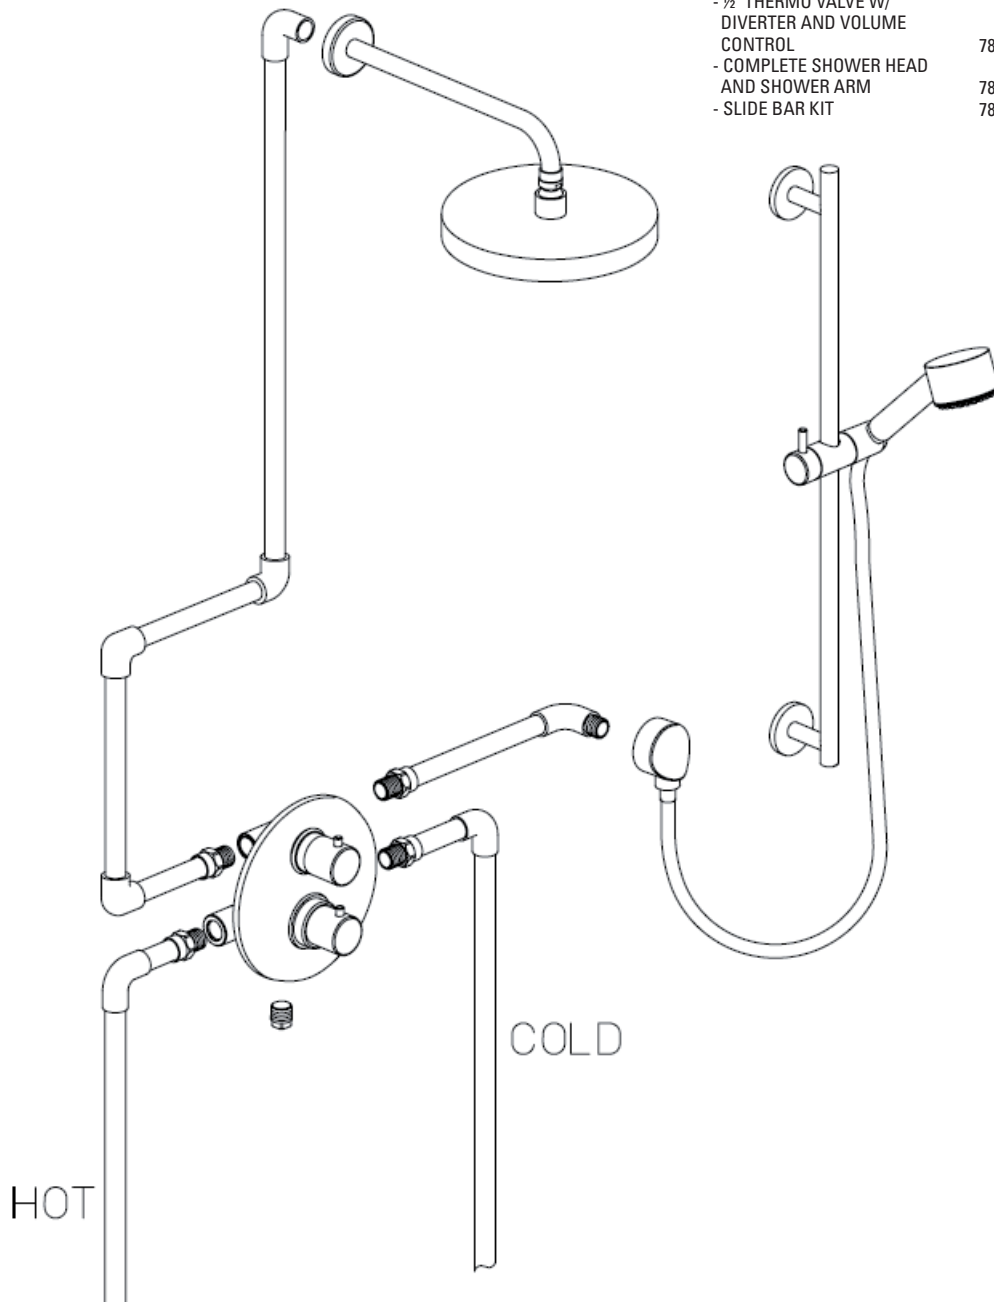

# Serie Milano

## 78KIT04

### Shower kit 04

description	model #	c. qty
½" THERMO SHOWER SET WITH SLIDE BAR AND SHOWER HEAD	78KIT04	
- ½" THERMO VALVE W/ DIVERTER AND VOLUME CONTROL	7869100	1
- COMPLETE SHOWER HEAD AND SHOWER ARM	7875000	1
- SLIDE BAR KIT	7812900	1