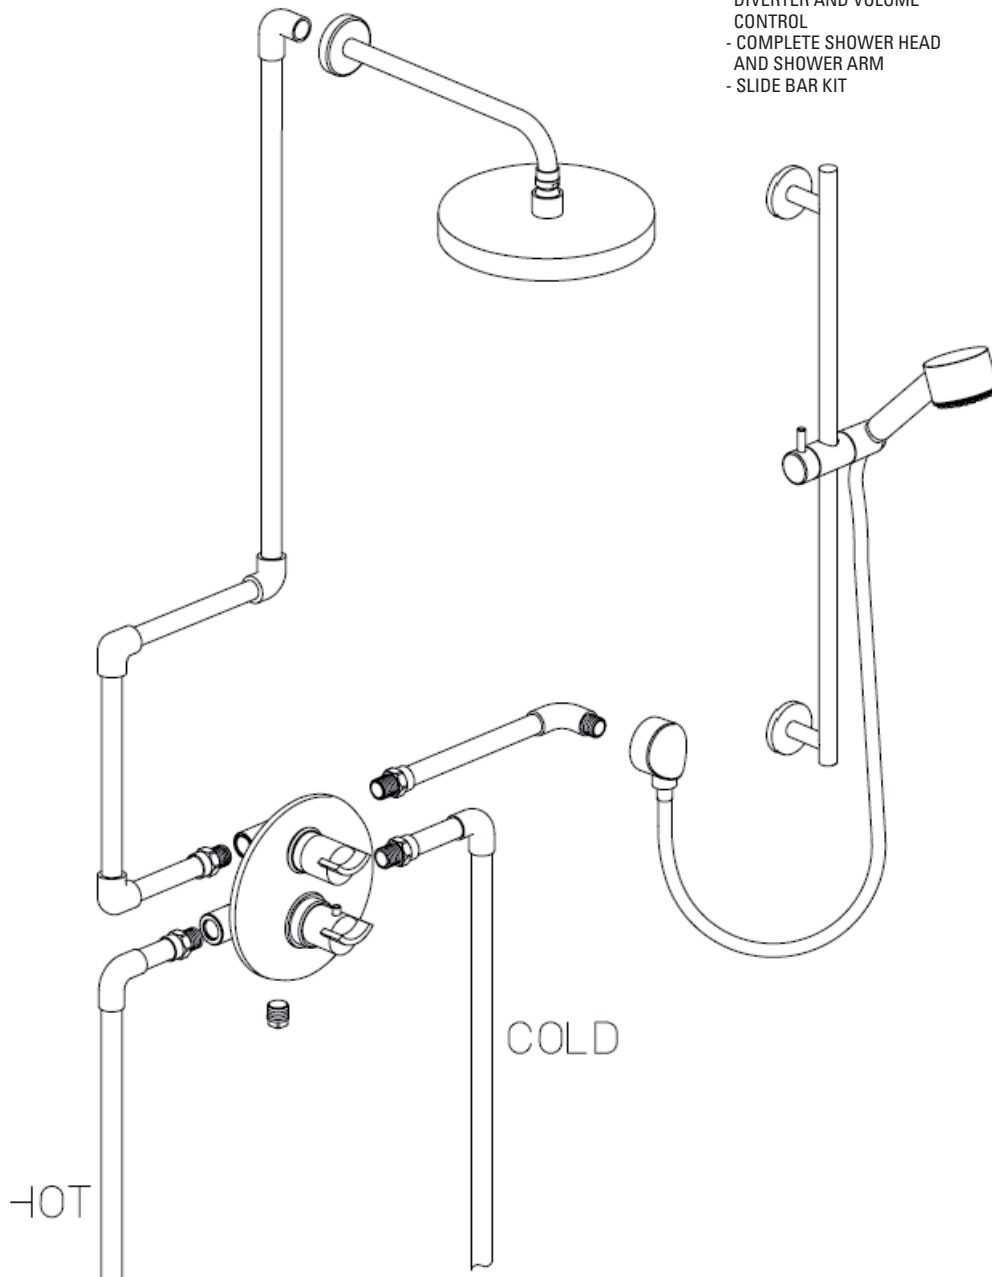

Serie Roma

73KIT04

Shower kit 04

description	model #	c. qty
½" THERMO SHOWER SET WITH SLIDE BAR AND SHOWER HEAD	73KIT04	
- ½" THERMO VALVE W/ DIVERTER AND VOLUME CONTROL	7369100	1
- COMPLETE SHOWER HEAD AND SHOWER ARM	7875000	1
- SLIDE BAR KIT	7812900	1