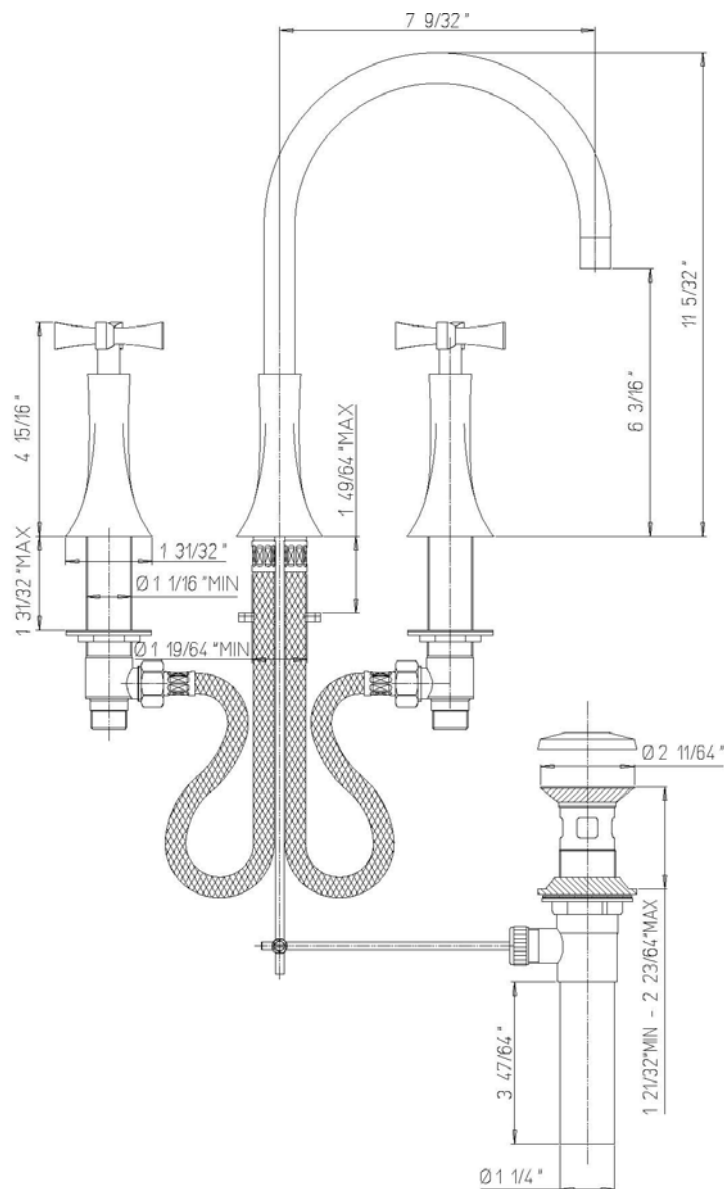

INSTALLATION DIMENSIONS

Serie Siena

8521400

8" Widespread Lavatory

1-877-55-FORTIS (36784)

19701 Da Vinci
Lake Forest, CA 92610

WWW.FORTISFAUCET.COM

FORTIS
FURO DESIGN ITALIANO

Serie Siena

8521400

8" Widespread Lavatory

STANDARDS

- Compliant with ASME A112.18.1-B125.1
- Compliant with AB1953
- Compliant with EPA Water Sense
- Compliant with ANSI NSF61 – Annex G
- Certified by CSA International

Finishes	8521400PC	8521400BN
Polished Chrome	X	
Brushed Nickel		X

Features	8521400PC	8521400BN
Solid Brass Construction	X	X
¼ Turn Ceramic Disc Valves	X	X
Meets NSF 61/9 Annex G Lead Requirements	X	X
Meets EPA Watersense Certification 1.5gpm, 5.7L/Min	X	X
ADA Compliant	X	X
Metal Pop-up	X	X
3 hole installation	X	X
Step-By-Step Installation Instructions	X	X
Limited Lifetime Warranty	X	X