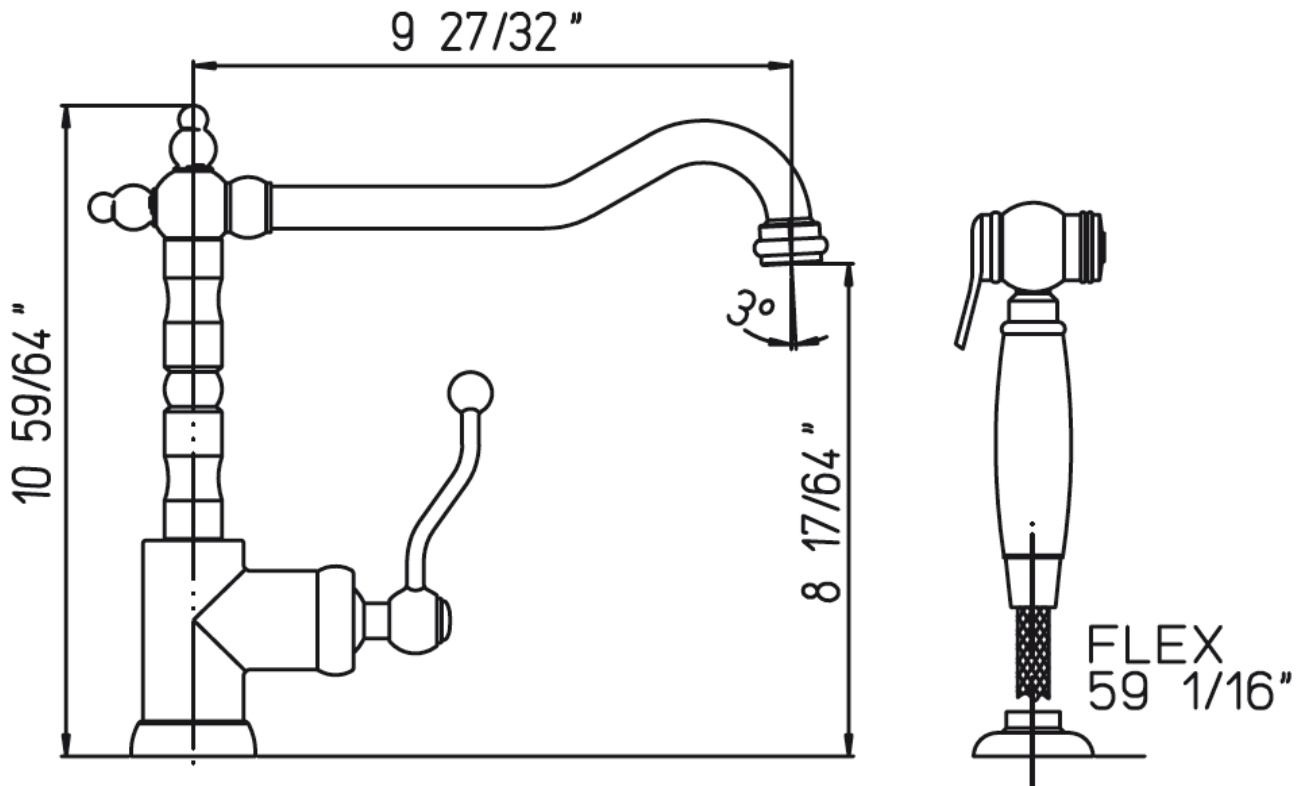

INSTALLATION DIMENSIONS

8821700

Single Control Kitchen

Serie Kitchen

8821700

Single Control Kitchen, Side Spray

STANDARDS

- CSA B125 Certified
- ANSI A117.1
- ASME A112.18.1
- NSF 61 – Annex G
- 2.2gpm/8.3lpm

Finishes	8821700PC	8821700BN	8821700TB
Polished Chrome	X		
Brushed Nickel		X	
Tuscan Bronze			X

Features	8821700PC	8821700BN	8821700TB
Single Control Ceramic Disc Valve	X	X	X
Meets NSF 61/9 Annex G Lead Requirements	X	X	X
2.2gpm, 8.3L/Min	X	X	X
ADA Compliant	X	X	X
Metal Side Spray	X	X	X
180° Rotational Spout	X	X	X
2 hole installation	X	X	X
Step-By-Step Installation Instructions	X	X	X
Limited Lifetime Warranty	X	X	X