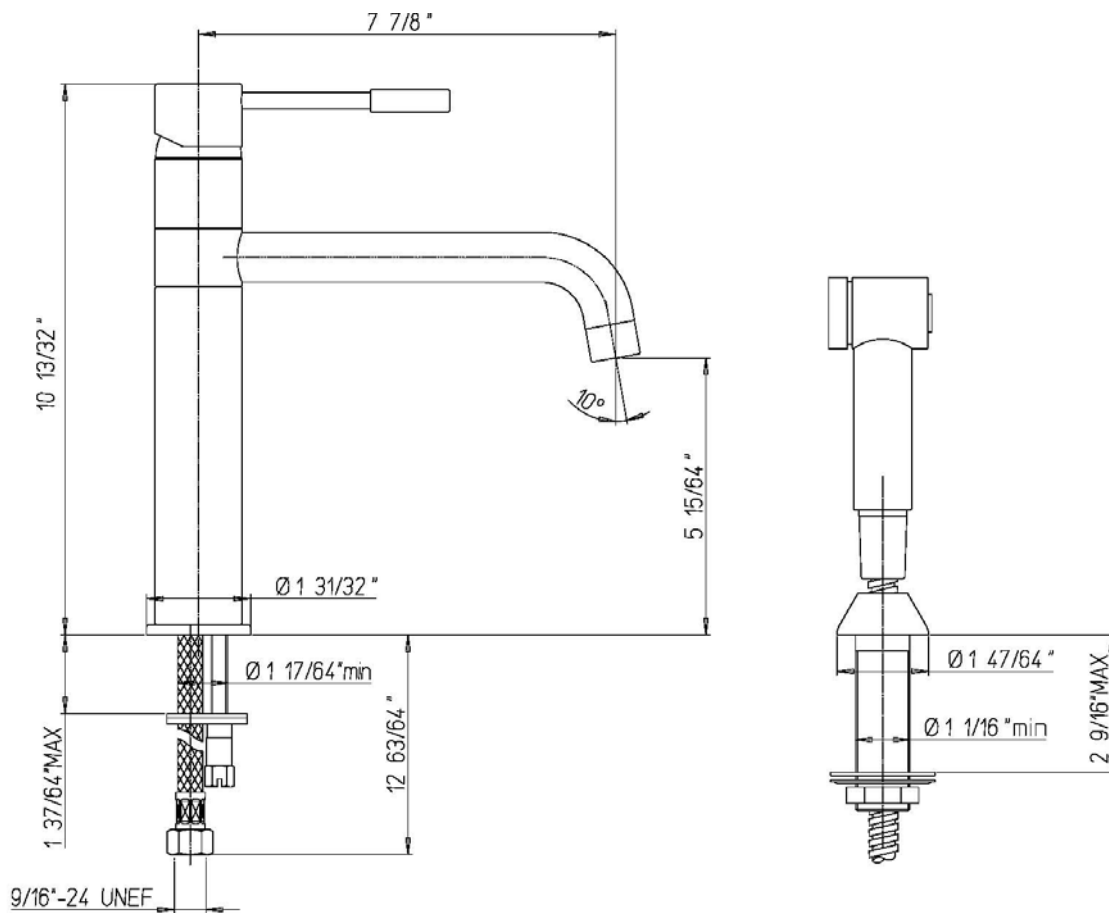

Kitchen series

7857400

Pullout faucet with side spray

Kitchen series

7857400

Pullout faucet with side spray

STANDARDS

- Compliant with ASME A112.18.1-B125.1
- Compliant with AB1953
- Compliant with ANSI NSF61 – Annex G
- Certified by CSA International
- Compliant with ANSI A117.1

Finishes	7857400PC	7857400BN
Polished Chrome	X	
Brushed Nickel		X

Features	7857400PC	7857400BN
Solid Brass Construction	X	X
Single Control Ceramic Disc Valve	X	X
Meets NSF 61/9 Annex G Lead Requirements	X	X
ADA Compliant	X	X
2 or 4 hole installation. Optional 3-hole deckplate sold separately	X	X
Step-By-Step Installation Instructions	X	X
Limited Lifetime Warranty	X	X