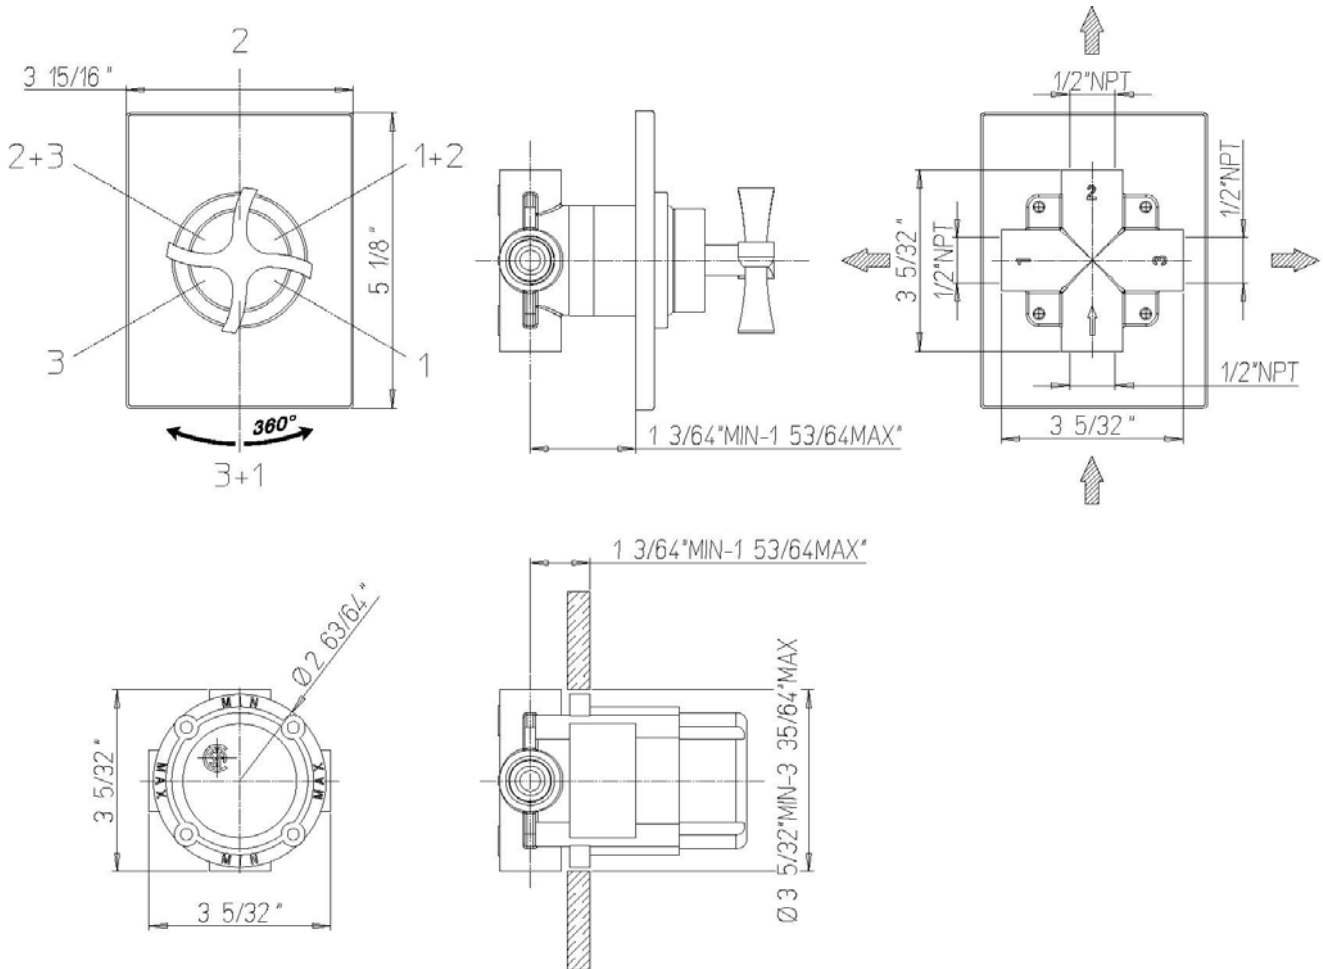

INSTALLATION DIMENSIONS

Serie Siena

8542500

4-Port, 3 Way Diverter Valve

1-877-55-FORTIS (36784)

19701 Da Vinci
Lake Forest, CA 92610

WWW.FORTISFAUCET.COM

FORTIS
FURO DESIGN ITALIANO

Serie Siena

8542500

4-Port, 3 Way Diverter Valve

STANDARDS

- Compliant with ASME A112.18.1-B125.1 requirements
- Certified By CSA international

Finishes	8542500PC	8542500BN
Polished Chrome	X	
Brushed Nickel		X

Features	8542500PC	8542500BN
Solid Brass Construction	X	X
Ceramic Disc Valving	X	X
1/2" NPT Inlet	X	X
1 Inlet, 3 Outlets	X	X
Select Individual Or Shared Outlet Positioning	X	X
3 Shared Positions For Activating 2 Outlets Simultaneously	X	X
Kit Includes Valve & Trim	X	X
Step-By-Step Installation Instructions	X	X
Limited Lifetime Warranty	X	X