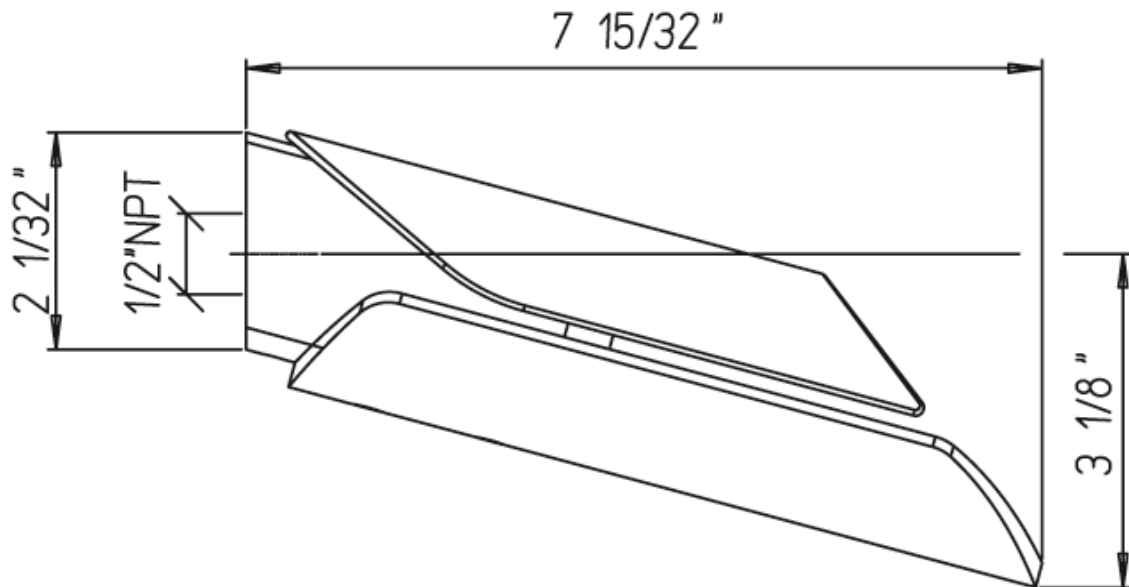

INSTALLATION DIMENSIONS

**Serie Roma**

73430

Tub Spout