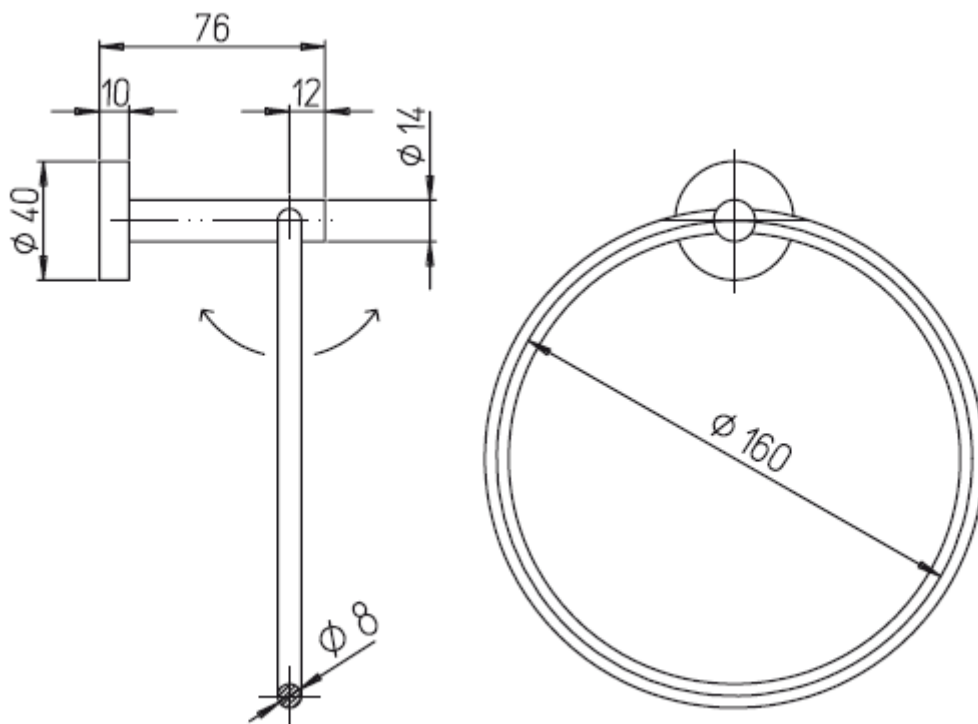

Bath Accessories

7807100

Towel Ring

Bath Accessories

7807100

Towel Ring

STANDARDS

- CSA USA certified
- ANSI A117.1
- ASME A112.18.1

Finishes	7807100PC	7807100BN
Polished Chrome	X	
Brushed Nickel		X

Features	7807100PC	7807100BN
Solid Brass Construction	X	X
Concealed Screw Installation	X	X
Mounting Hardware Included	X	X
Towel Ring	X	X
Step-By-Step Installation Instructions	X	X
Limited Lifetime Warranty	X	X