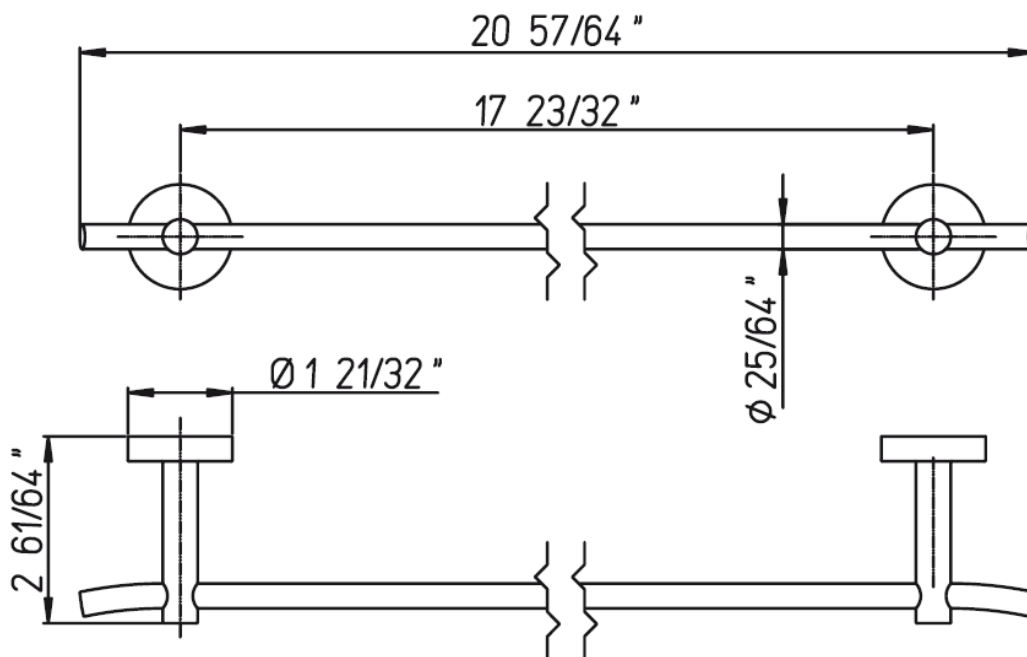

Bath Accessories

7800400

18" Towel Bar

Bath Accessories

7800400

18" Towel Bar

STANDARDS

- CSA USA certified
- ANSI A117.1
- ASME A112.18.1

<i>Finishes</i>	7800400PC	7800400BN
Polished Chrome	X	
Brushed Nickel		X

<i>Features</i>	7800400PC	7800400BN
Solid Brass Construction	X	X
Concealed Screw Installation	X	X
Mounting Hardware Included	X	X
18" Towel Bar	X	X
Step-By-Step Installation Instructions	X	X
Limited Lifetime Warranty	X	X