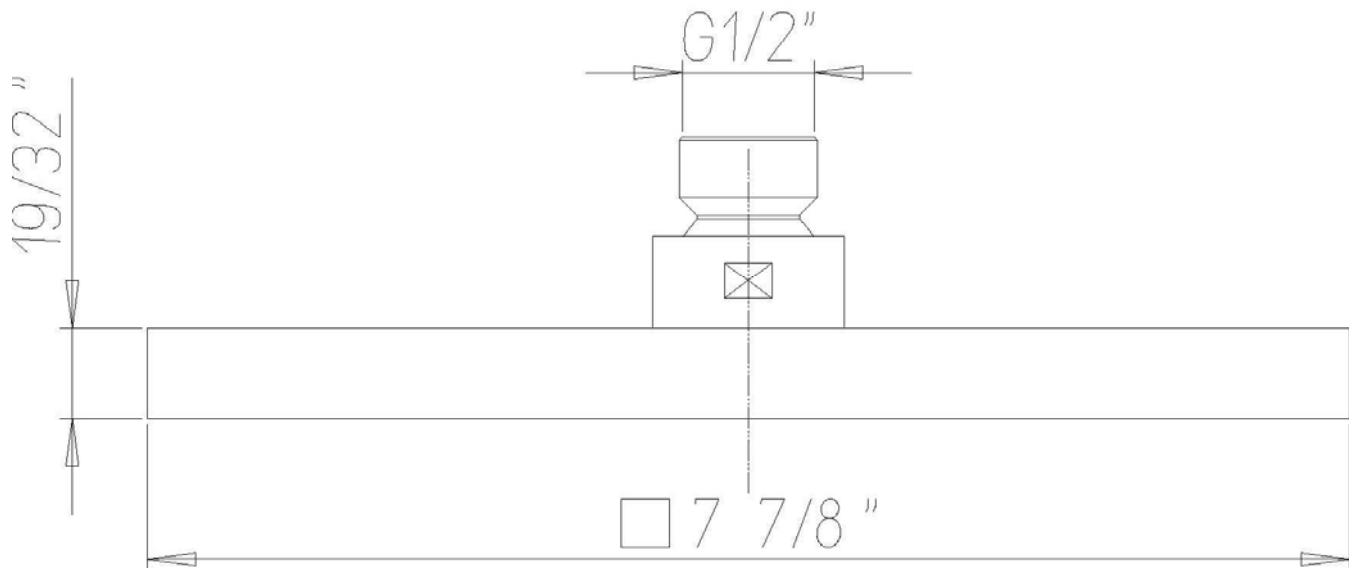

INSTALLATION DIMENSIONS

Serie Scala

8475900

8" Raincan Showerhead, Square Design

Serie Scala

8475900

8" Raincan Showerhead, Square Design

STANDARDS

- Compliant with ASME A112.18.1-B125.1 requirements
- Certified By CSA international

Finishes	8475900PC	8475900BN
Polished Chrome	X	
Brushed Nickel		X

Features	8475900PC	8475900BN
Raincan Showerhead	X	X
Delivers 2.5gpm at 80psi MAX	X	X
Showerhead features Rotating Ball Joint	X	X
1/2" NPT Inlets	X	X
Self Cleaning Spray Nozzles	X	X
Step-By-Step Installation Instructions	X	X
Limited Lifetime Warranty	X	X