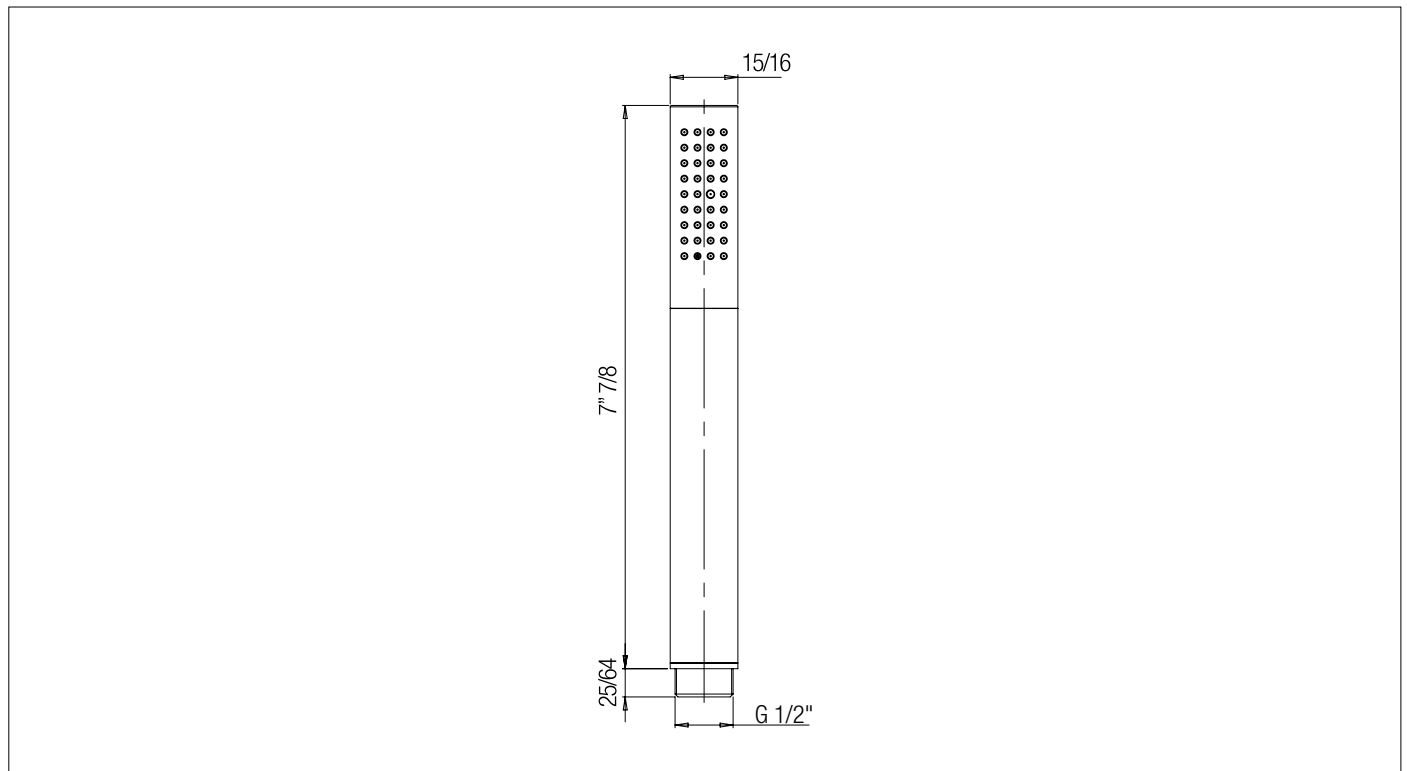

**607800C**

Solid Brass Handshower

**FINISHES**

- 607800CPC Polished Chrome
- 607800CBN Brushed Nickel
- 607800CBG Brushed Gold
- 607800CBB Brushed Black

**STANDARDS**

- Compliant with ASME A112.18.1 - CSA B125.1
- Certified by IAPMO R&T Lab
- CEC listed

**FEATURES**

- Solid Brass Construction
- 1.8 GPM @ 80 PSI MAX
- Backflow preventer
- Step-By-Step Installation Instructions

**DIMENSIONS**

Project \_\_\_\_\_  
 Contractor \_\_\_\_\_