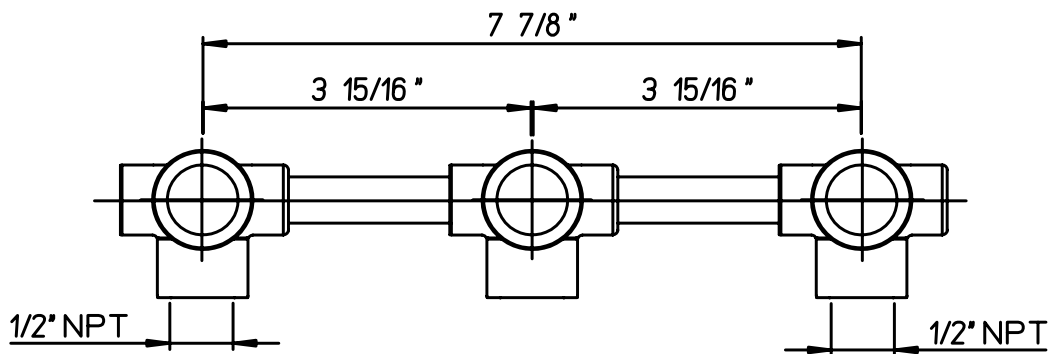

INSTALLATION DIMENSIONS

Serie Brera

922070C

8" Wall Mounted Lavatory faucet

VALVE207