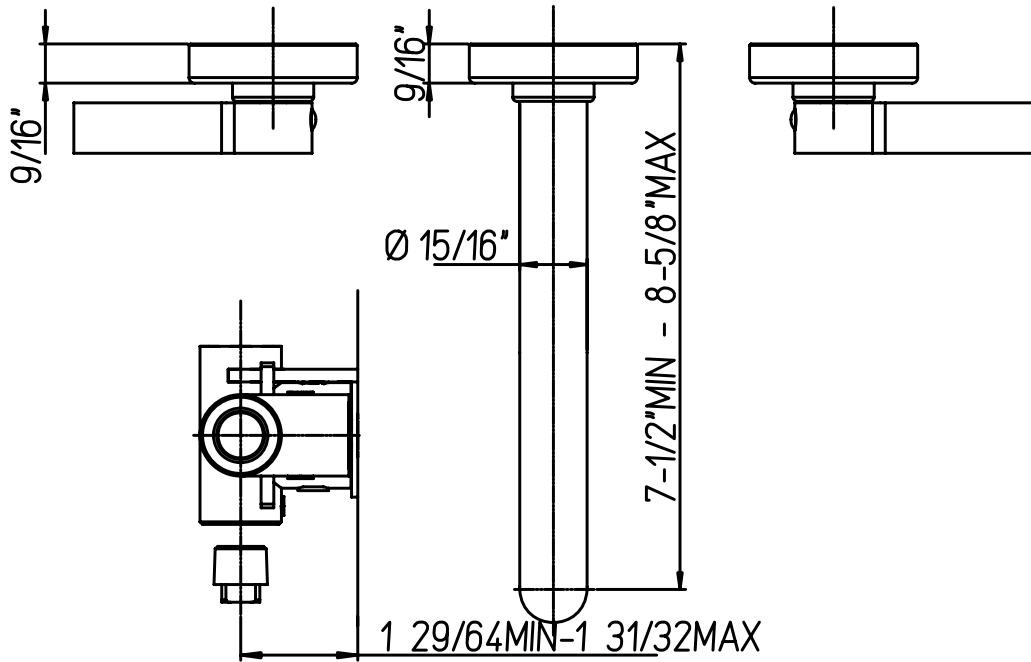

INSTALLATION DIMENSIONS

Serie Brera

922070C

8" Wall Mounted Lavatory faucet

VALVE207