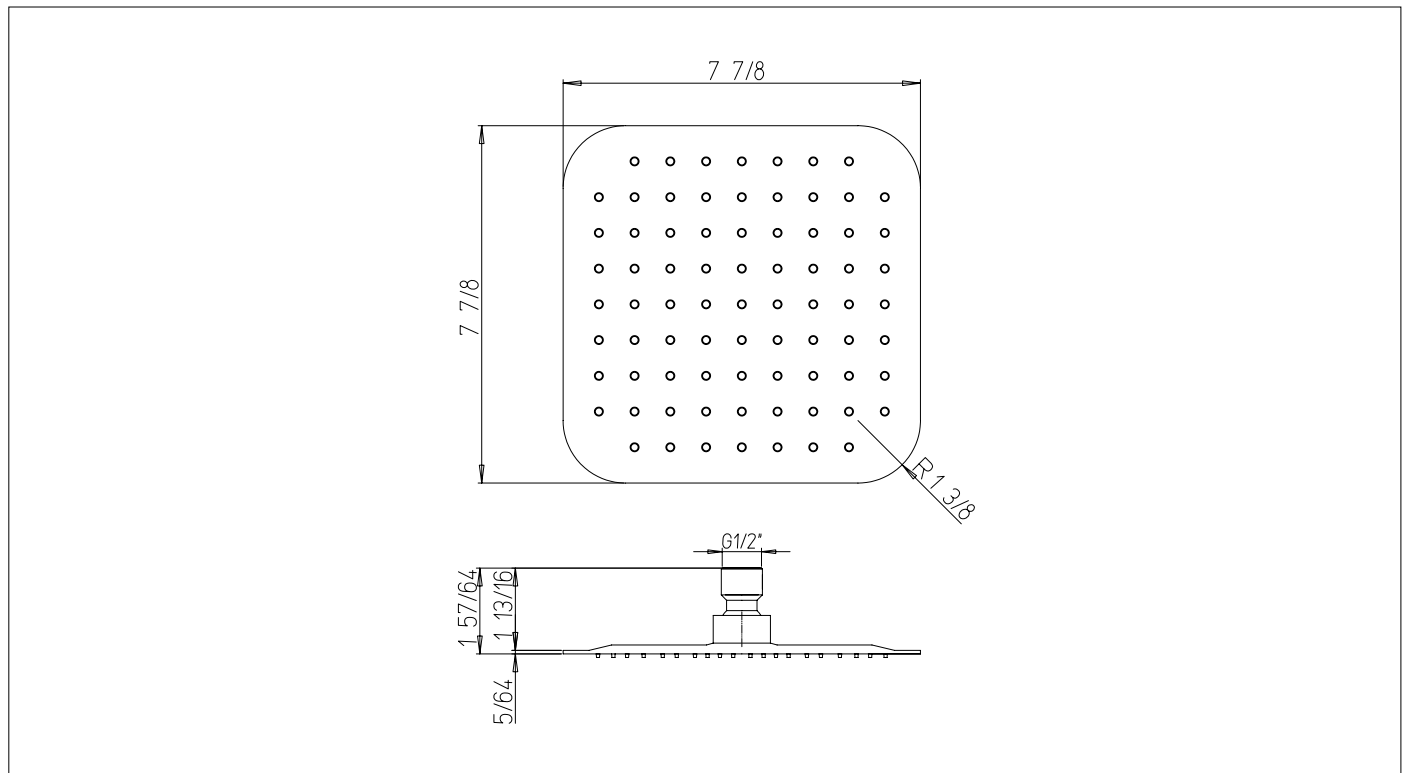

94759S8C

8" Showerhead
only Square

FINISHES

- 94759S8CPC Polished Chrome
- 94759S8CBN Brushed Nickel
- 94759S8CBG Brushed Gold
- 94759S8CBB Brushed Black

STANDARDS

- Compliant with ASME A112.18.1 - CSA B125.1
- CEC listed

FEATURES

- Solid Brass Construction
- 1/2" NPT Connection
- 1.8 GPM @ 60 PSI MAX
- Step-By-Step Installation Instructions

DIMENSIONS

Project _____
Contractor _____