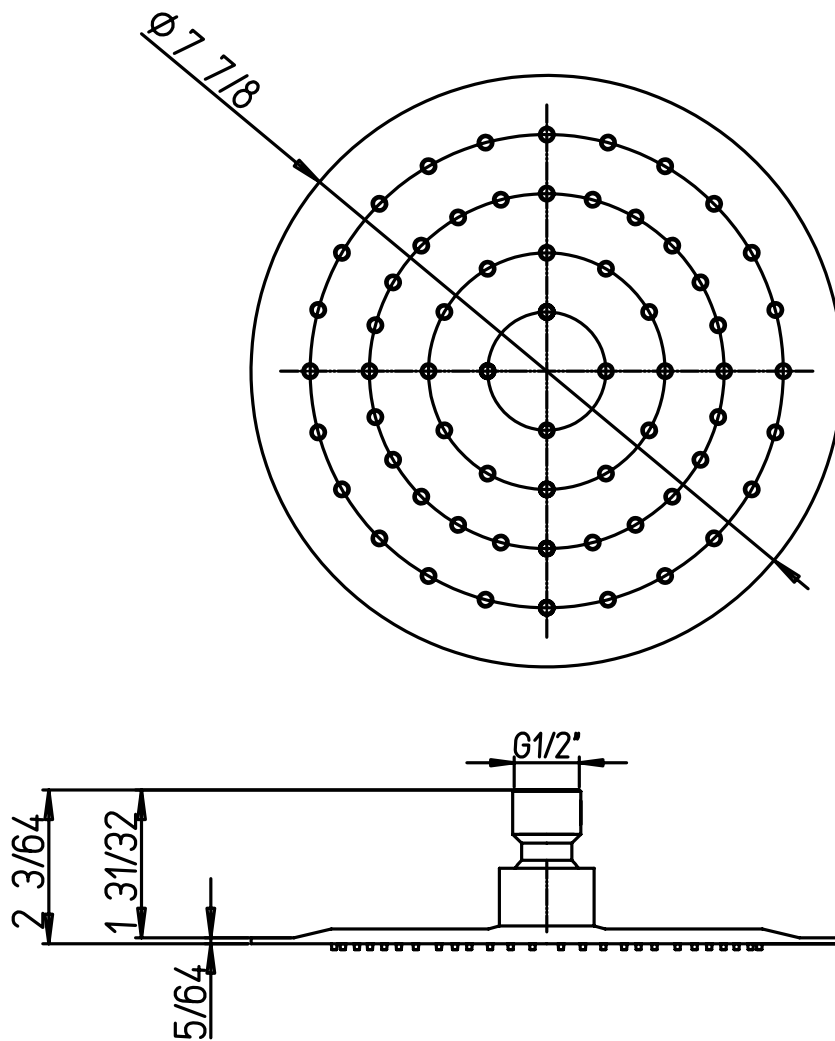

INSTALLATION DIMENSION

Serie Brera

92759R8

Extraslim 8" showerhead only

Round design

Serie Brera

92759R8

Extraslim 8" showerhead only

Square design

STANDARDS

- Compliant with ASME A112.18.1-B125.1 requirements
- Certified By CSA international
- CEC listed – max flow rate 2.0gpm at 60psi

Finishes	92759R8PC	92759R8BN
Polished Chrome	X	
Brushed Nickel		X

Features	92759R8PC	92759R8BN
Raincan Showerhead	X	X
Delivers 2.0gpm at 80psi MAX	X	X
Showerhead features Rotating Ball Joint	X	X
1/2" NPT Inlets	X	X
Self Cleaning Spray Nozzles	X	X
Step-By-Step Installation Instructions	X	X
Limited Lifetime Warranty	X	X