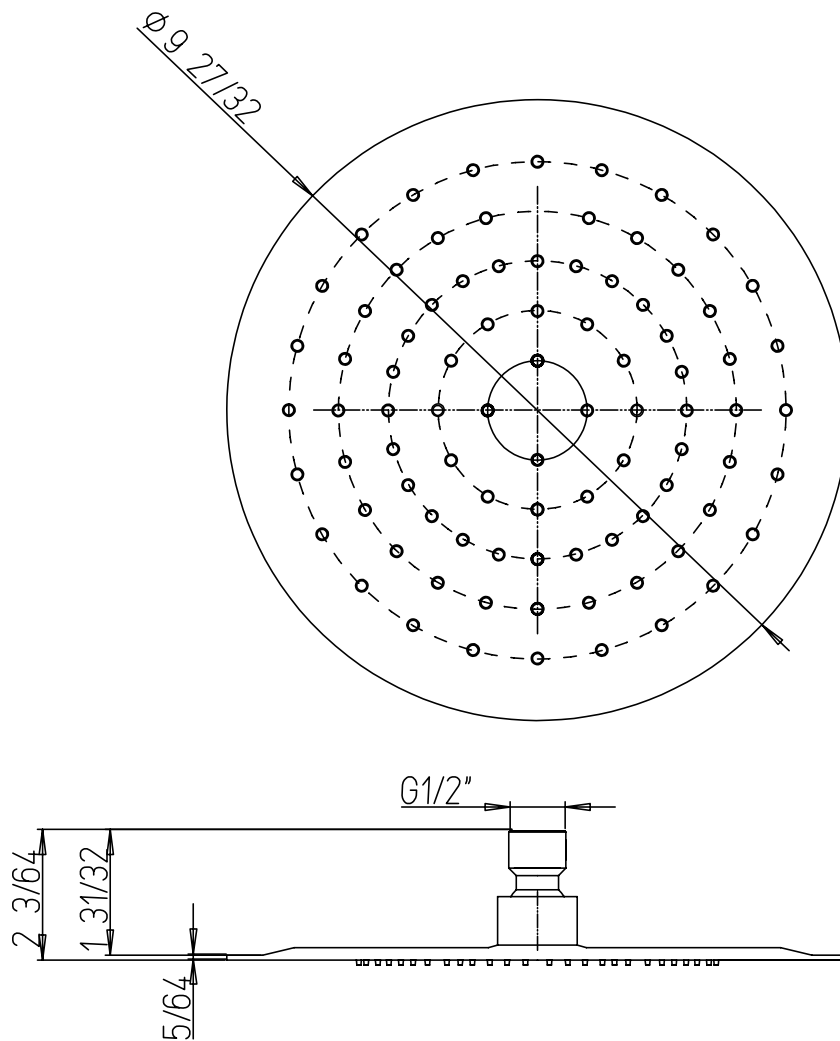

INSTALLATION DIMENSION

Serie Brera

92759R1

Extraslim 10" showerhead only

Round design

Serie Brera

92759R1

Extraslim 10" showerhead only

Round design

STANDARDS

- Compliant with ASME A112.18.1-B125.1 requirements
- Certified By CSA international
- CEC listed – max flow rate 2.0gpm at 60psi

Finishes	92759R1PC	92759R1BN
Polished Chrome	X	
Brushed Nickel		X

Features	92759R1PC	92759R1BN
Raincan Showerhead	X	X
Delivers 2.0gpm at 80psi MAX	X	X
Showerhead features Rotating Ball Joint	X	X
1/2" NPT Inlets	X	X
Self Cleaning Spray Nozzles	X	X
Step-By-Step Installation Instructions	X	X
Limited Lifetime Warranty	X	X