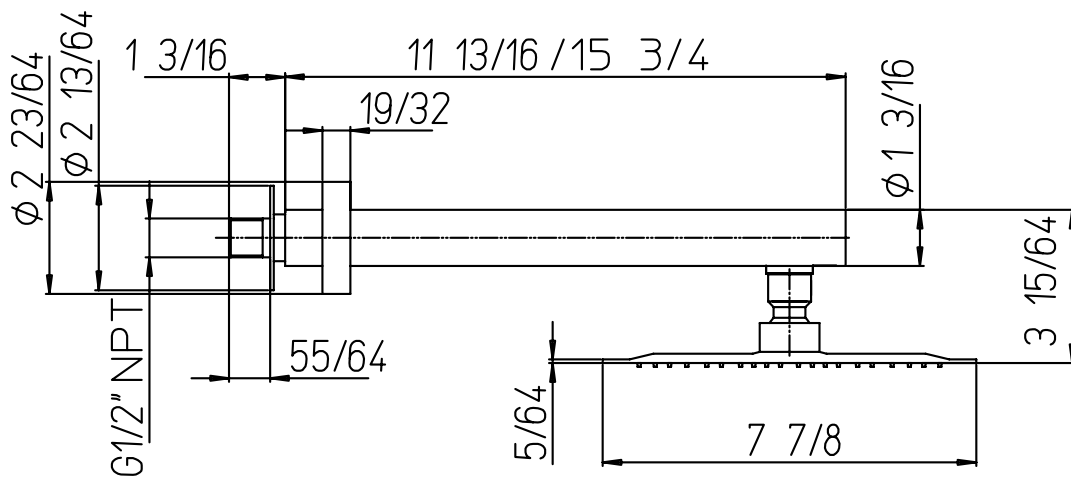

INSTALLATION DIMENSION

Serie Brera

92750R8

8" showerhead package round
with 12 inch shower arm

Serie Brera

92750R8

8" showerhead package round
with 12 inch shower arm

STANDARDS

- Compliant with ASME A112.18.1-B125.1 requirements
- Certified By CSA international
- CEC listed – max flow rate 2.0gpm at 60psi

Finishes	92750R8PC	92750R8BN
Polished Chrome	X	
Brushed Nickel		X

Features	92750R8PC	92750R8BN
Raincan Showerhead Kit with Matching 12" arm and flange	X	X
Delivers 2.0gpm at 60psi MAX	X	X
Showerhead features Rotating Ball Joint	X	X
1/2" NPT Inlets	X	X
Self Cleaning Spray Nozzles	X	X
Step-By-Step Installation Instructions	X	X
Limited Lifetime Warranty	X	X