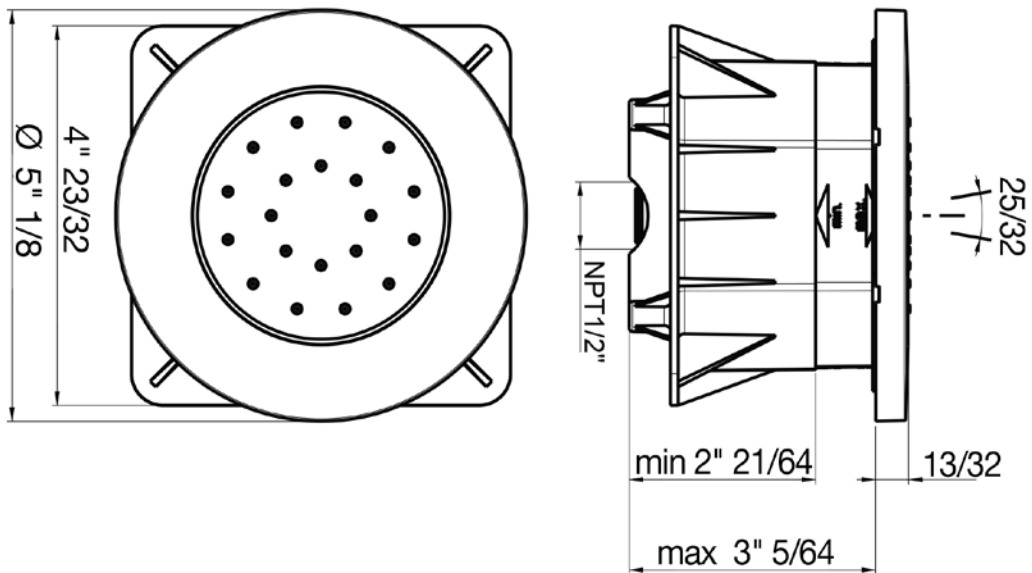

INSTALLATION DIMENSION

Serie Brera
92721RD
Round body spray

Serie Brera
92721RD
 Round body spray

STANDARDS

- Compliant with ASME A112.18.1 B125.1
- Certified by CSA International
- CEC listed – max flow rate 2.0gpm at 60psi

Finishes	92721RDPC	92721RDBN
Polished Chrome	X	
Brushed Nickel		X

Features	92721RDPC	92721RDBN
Invigorating Body Jet	X	X
Delivers 2.5gpm at 80psi MAX	X	X
Sprayer features 30° Rotation	X	X
1/2" NPT Inlets	X	X
Self Cleaning Spray Nozzles	X	X
Step-By-Step Installation Instructions	X	X
Limited Lifetime Warranty	X	X