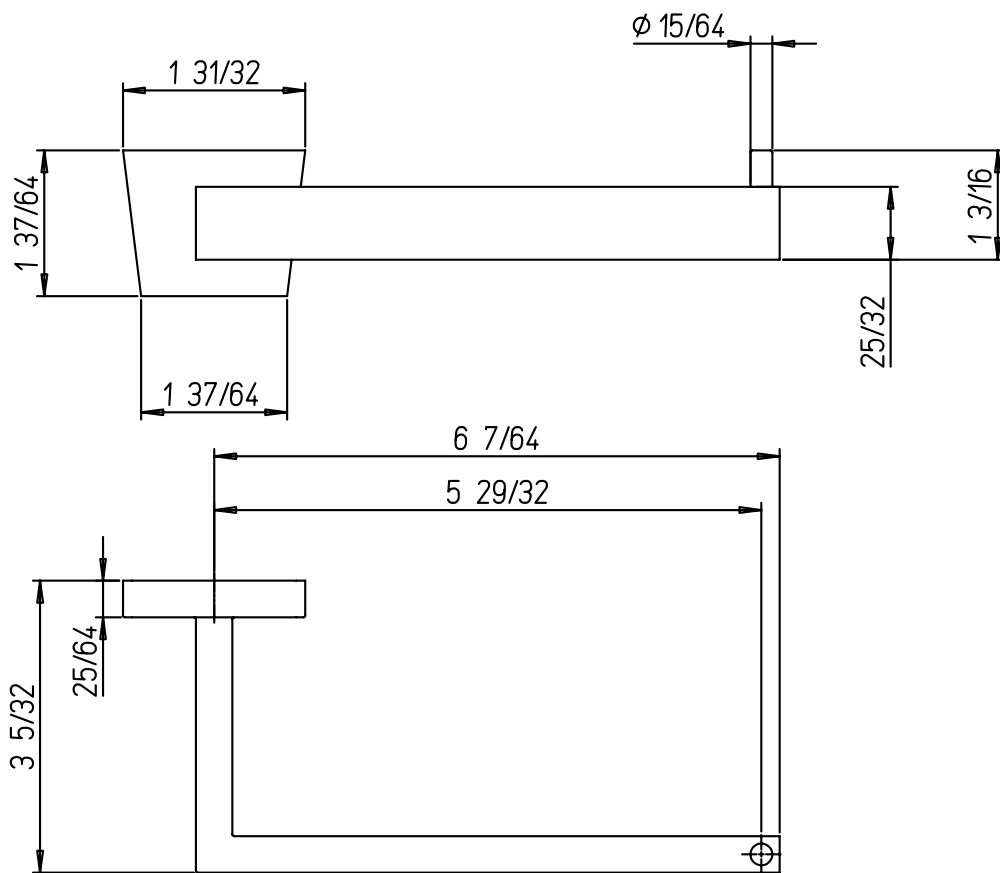

INSTALLATION DIMENSION

Serie Abruzzo
9405100
Paper Holder

Bath Accessories

8405100

Paper Holder

STANDARDS

- CSA USA certified
- ANSI A117.1
- ASME A112.18.1

<i>Finishes</i>	8405100PC	8405100BN
Polished Chrome	X	
Brushed Nickel		X

<i>Features</i>	8405100PC	8405100BN
Solid Brass Construction	X	X
Concealed Screw Installation	X	X
Mounting Hardware Included	X	X
Paper Holder	X	X
Step-By-Step Installation Instructions	X	X
Limited Lifetime Warranty	X	X