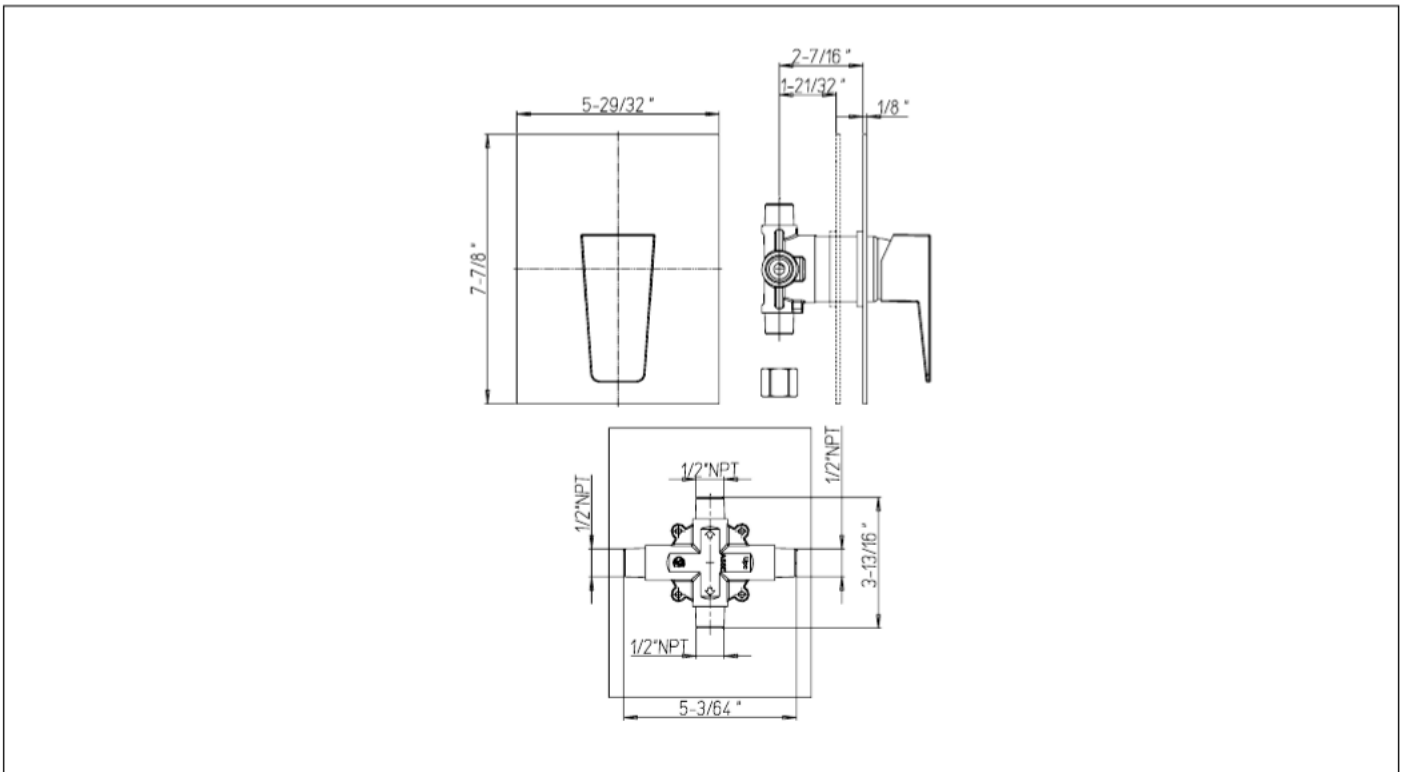

9468700

Pressure Balance Valve Trim Only

needs rough VALVE 697

FINISHES

- 9468700PC Polished Chrome
- 9468700BN Brushed Nickel
- 9468700BB Brushed Black

STANDARDS

- Compliant with ASME A112.18.1 - CSA B125.1 when sold with rough valve
- Certified by IAPMO R&T Lab when sold with rough valve
- ADA Compliant

FEATURES

- Solid Brass Construction
- Pressure Balance Trim
- Built-in volume control
- Includes pressure balance cartridge
- 1/2" Pressure Balance Valve featuring Ceramic Discs
- Step-By-Step Installation Instructions

DIMENSIONS

Project _____
 Contractor _____