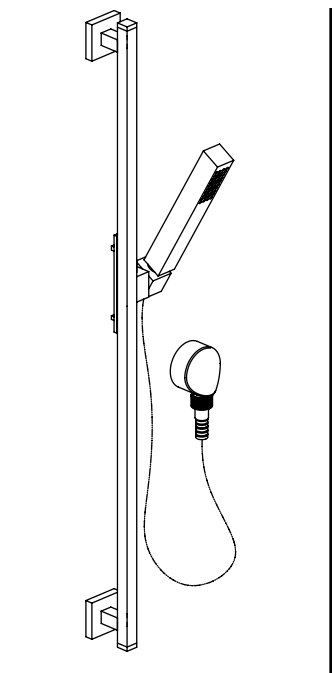

**Serie Abruzzo**

9412900

Adjustable shower bar kit

**STANDARDS**

- Compliant with ASME A112.18.1-B125.1 requirements
- Certified By CSA international
- CEC listed – max flow rate 2.0gpm at 60psi

<b>Finishes</b>	9412900PC	9412900BN
Polished Chrome	X	
Brushed Nickel		X

<b>Features</b>	9412900PC	9412900BN
24" Adjustable Brass Slide Bar	X	X
Hand Shower with Dual Check Valves	X	X
Back Flow Prevention System	X	X
Includes: Hand Shower, Hose, Slide Bar,	X	X
60" Hose with Matching Finish	X	X
Self Cleaning Spray Head	X	X
Step By Step Installation Instructions	X	X
Limited Lifetime Warranty	X	X