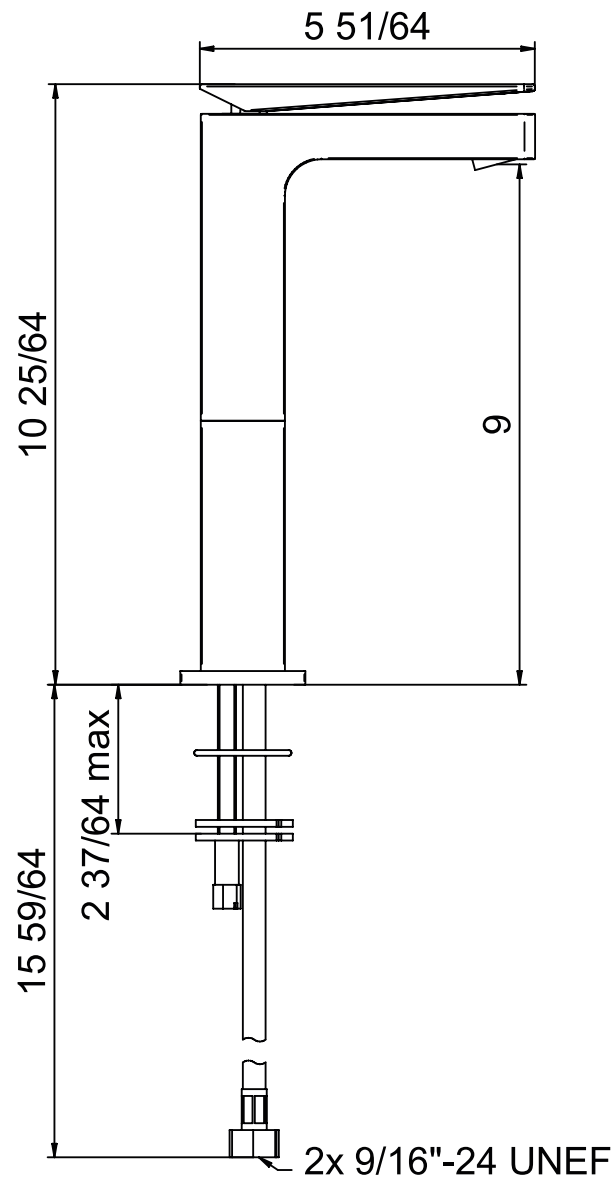

INSTALLATION DIMENSION

Serie Abruzzo

942050C

Single Ctrl Vessel Lavatory Faucet

Serie Abruzzo

942050C

Single Ctrl Vessel Lavatory Faucet

STANDARDS

Finishes

	942050CPC	942050CBN
Polished Chrome	X	
Brushed Nickel		X

Features

	942050CPC	942050CBN
Solid Brass Construction	X	X
Single Control Ceramic Disc Valve	X	X
Meets NSF 61/9 Annex G Lead Requirements	X	X
Meets EPA Watersense Certification CEC 1.2gpm	X	X
ADA Compliant	X	X
Less Popup	X	X
1 hole installation. Optional 3-hole deckplate sold separately	X	X
Step-By-Step Installation Instructions	X	X
Limited Lifetime Warranty	X	X