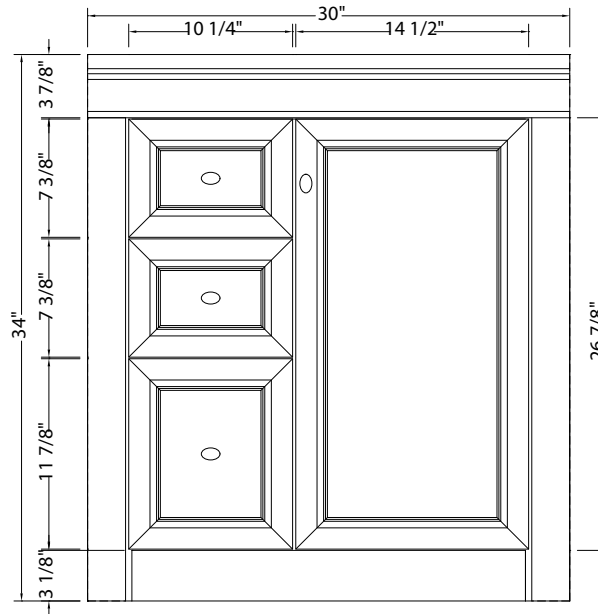

## SHAWNA COLLECTION

30" Vanity with Left Drawers

SHEA3021DL