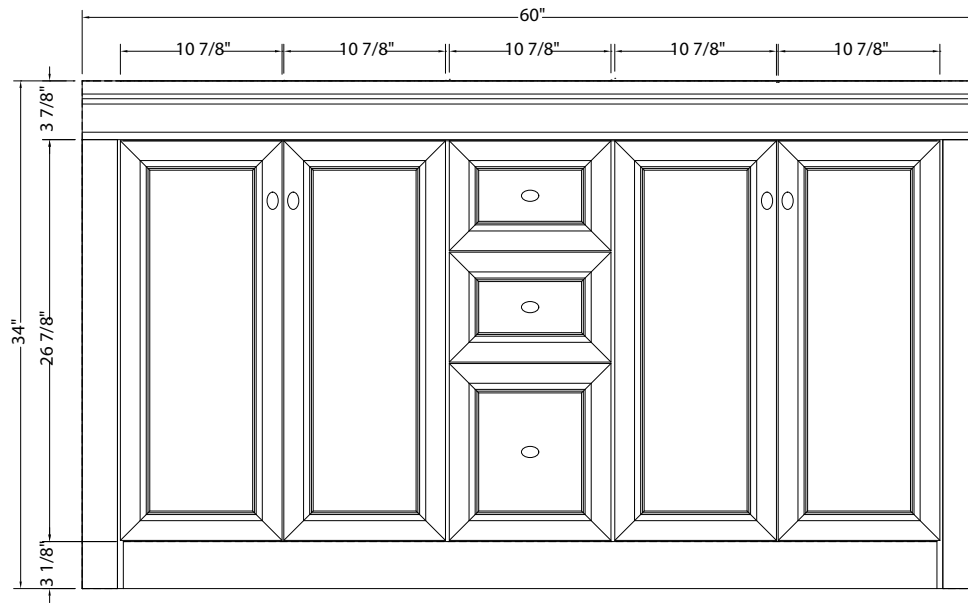

FOREMOST

SHAWNA COLLECTION

60" Vanity
SHEA6021D