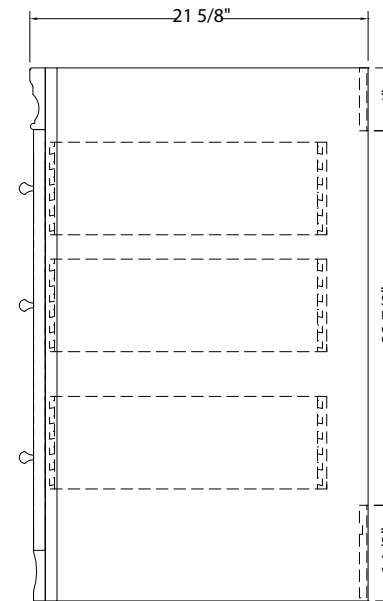

36" Vanity with Right Drawers
SHEA3621DR

FOREMOST

SHAWNA COLLECTION

36" Vanity with Left Drawers

SHEA3621DL