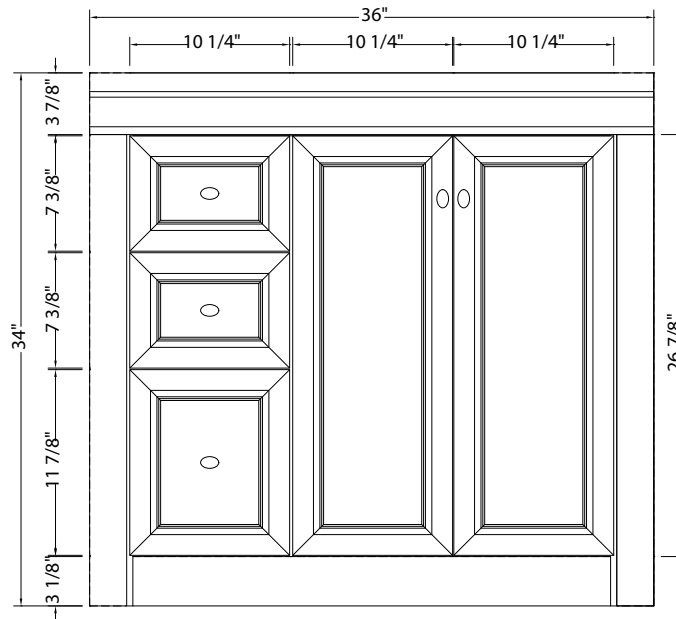

FOREMOST

SHAWNA COLLECTION

36" Vanity with Left Drawers

SHEA3621DL