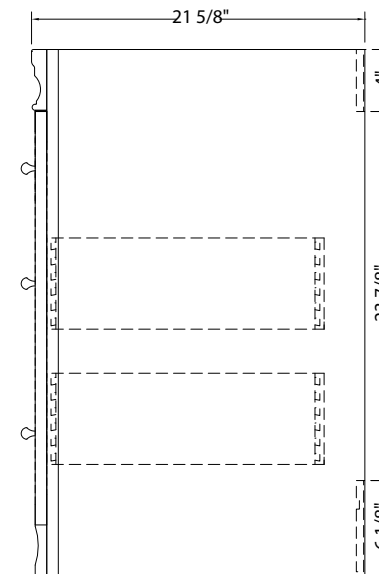

FOREMOST

SHAWNA COLLECTION

30" Vanity with Right Drawers
SHEA3021DR