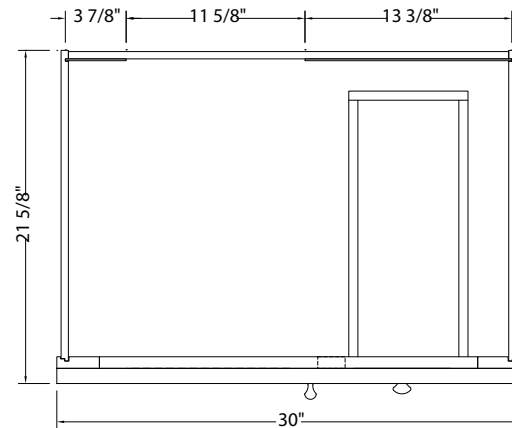

FOREMOST

SHAWNA COLLECTION

30" Vanity with Right Drawers
SHEA3021DR