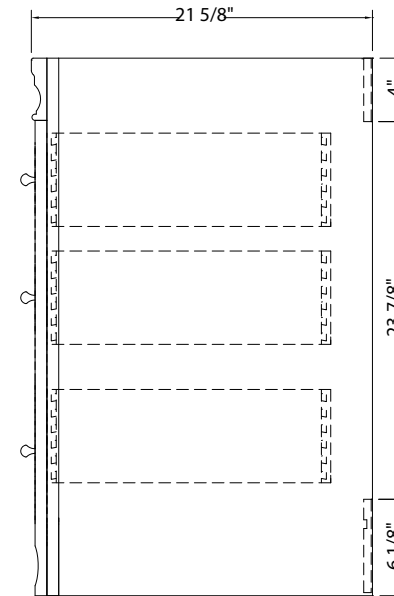

FOREMOST

SHAWNA COLLECTION

48" Vanity
SHEA4821D