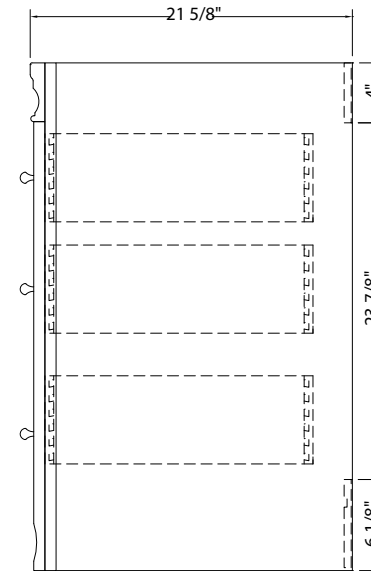

FOREMOST

SHAWNA COLLECTION

60" Vanity
SHEA6021D