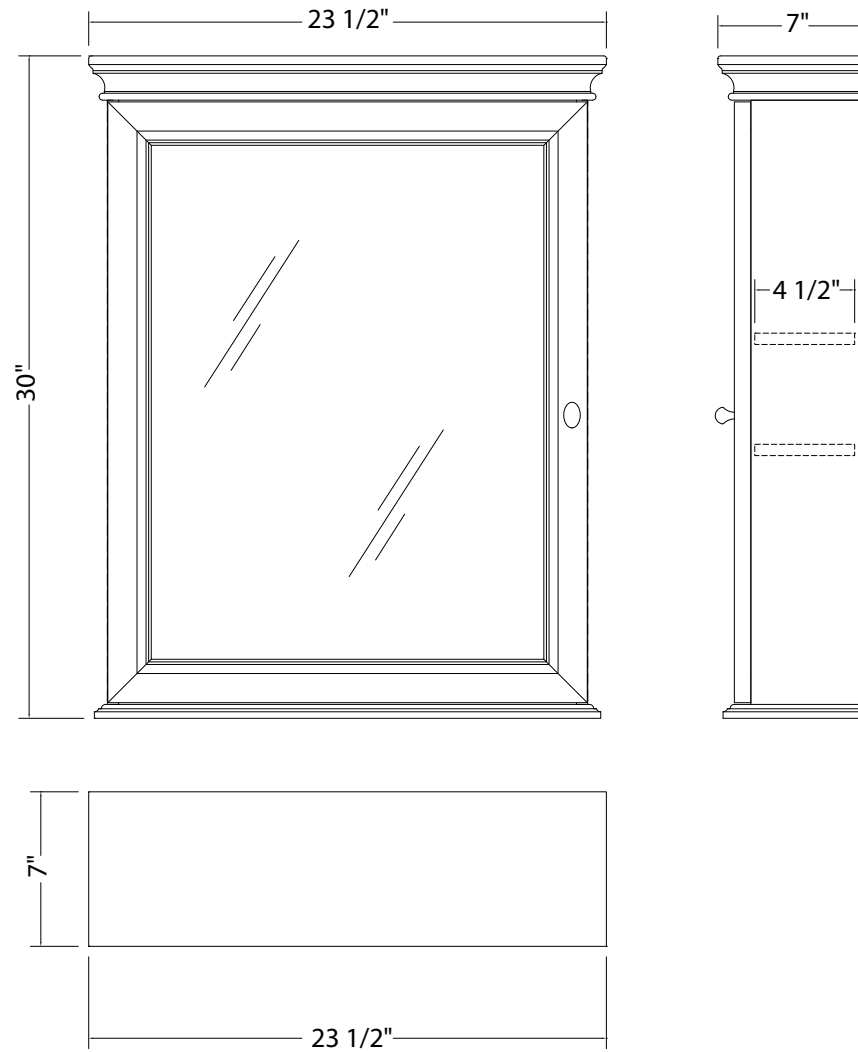

FOREMOST

SHAWNA COLLECTION

Medicine Cabinet
SHEC2330