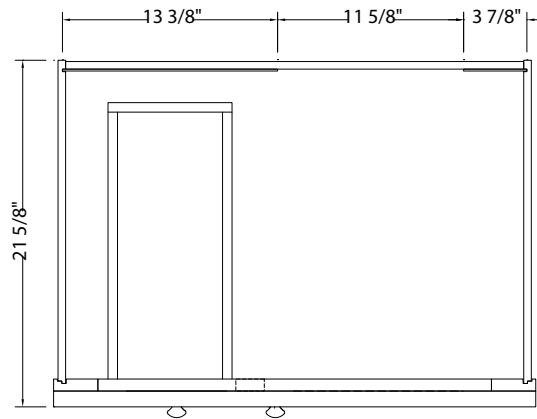

## SHAWNA COLLECTION

30" Vanity with Left Drawers

SHEA3021DL