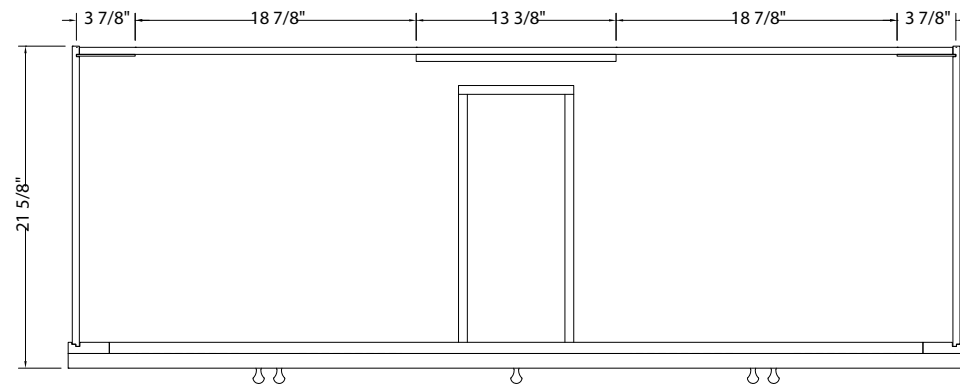

FOREMOST

SHAWNA COLLECTION

60" Vanity
SHEA6021D