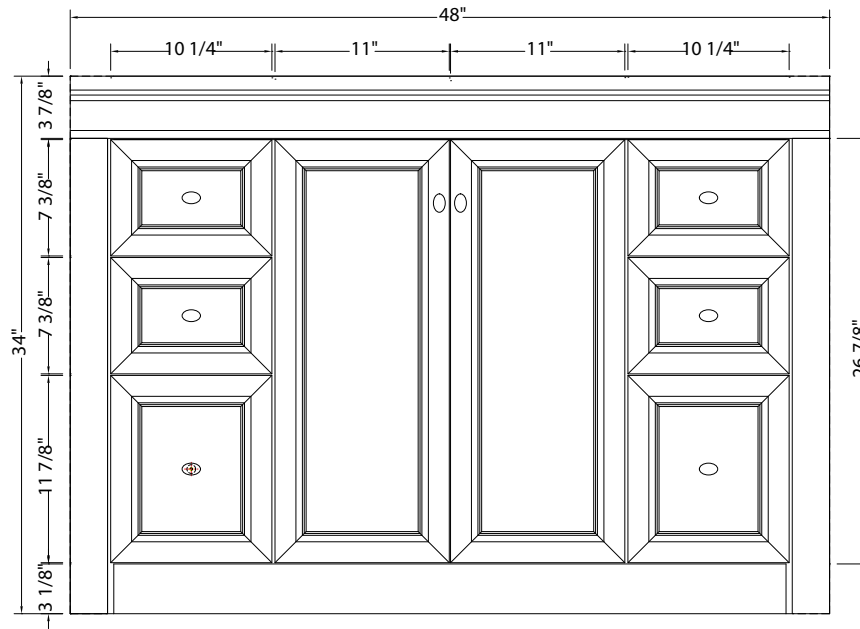

FOREMOST

SHAWNA COLLECTION

48" Vanity
SHEA4821D