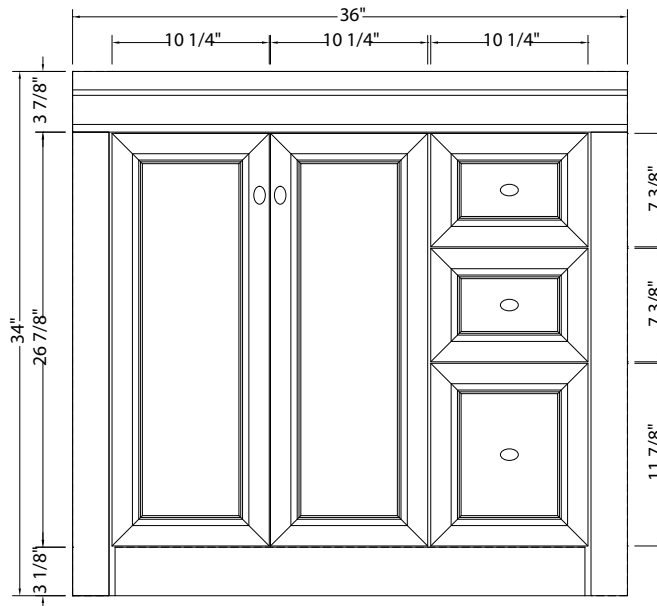

FOREMOST

SHAWNA COLLECTION

36" Vanity with Right Drawers
SHEA3621DR