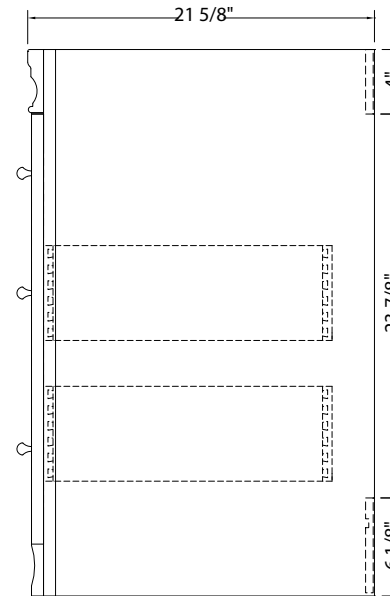

## SHAWNA COLLECTION

30" Vanity with Left Drawers

SHEA3021DL