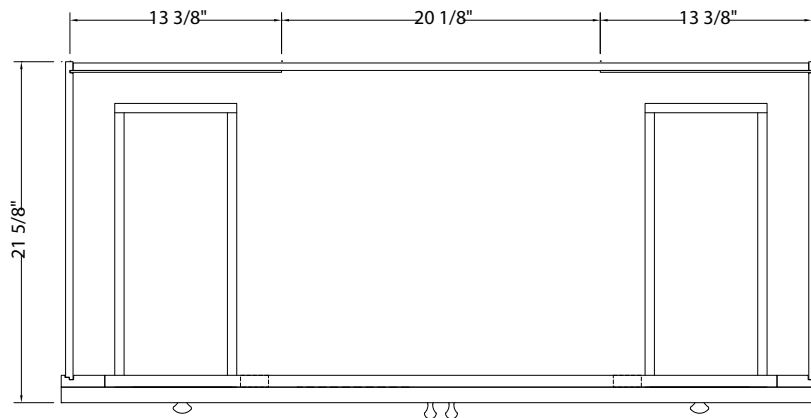

FOREMOST

SHAWNA COLLECTION

48" Vanity
SHEA4821D