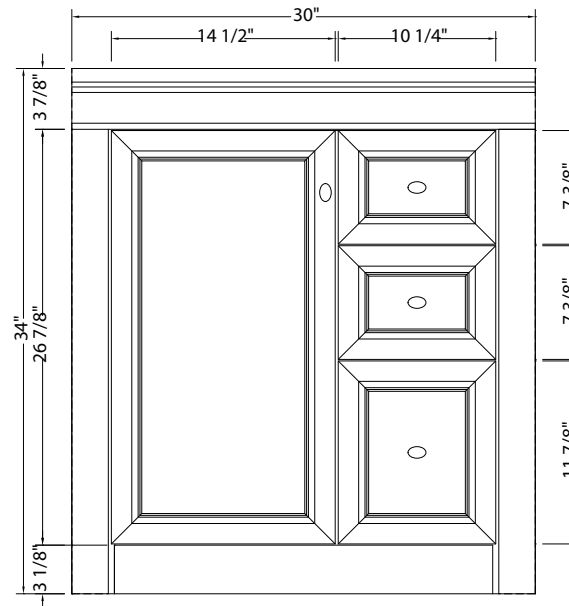

## SHAWNA COLLECTION

30" Vanity with Left Drawers

SHEA3021DL

## SHAWNA COLLECTION

30" Vanity with Right Drawers  
SHEA3021DR