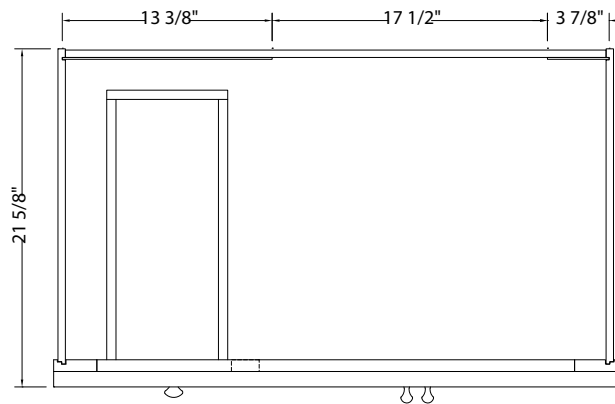

FOREMOST

SHAWNA COLLECTION

36" Vanity with Left Drawers

SHEA3621DL