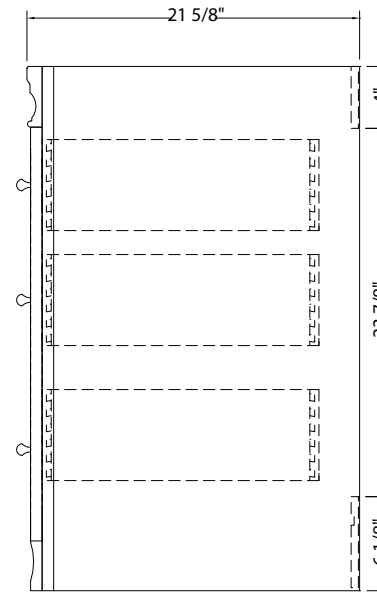

FOREMOST

SHAWNA COLLECTION

36" Vanity with Right Drawers
SHEA3621DR