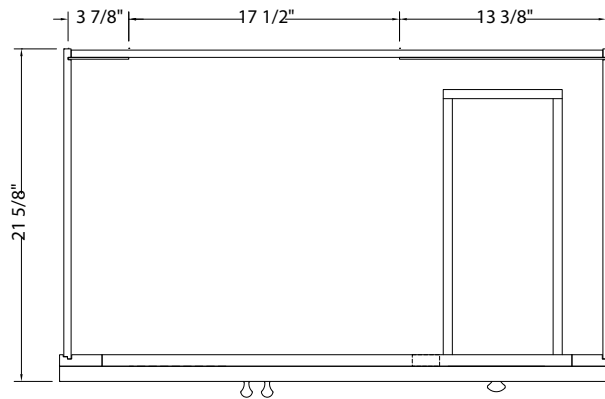

FOREMOST

SHAWNA COLLECTION

36" Vanity with Right Drawers
SHEA3621DR