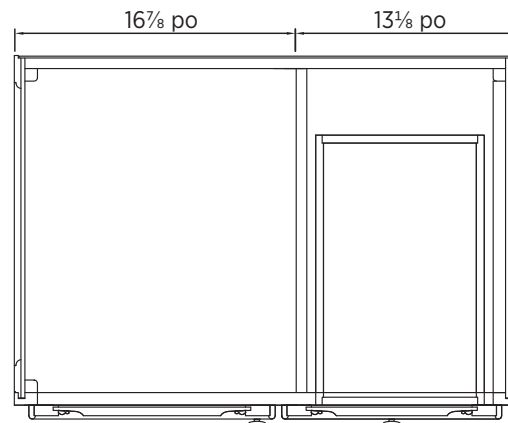

Spécifications du produit:

- Fini noyer foncé
- Une porte, deux tiroirs
- Poignées en laiton antique

Dimensions globales:

762mm (L) x 522.45mm (P) x 863.6mm (H)
30 po (L) x 21³/₄ po (P) x 34 po (H)

Transport:

Poid net 70.84 lbs.

Remarque:

Important: Dimensions of fixtures are nominal and may vary within the range of tolerances allowed. 2. These measurements are subject to change or cancellation. No responsibility is assumed for use of superseded or voided pages.