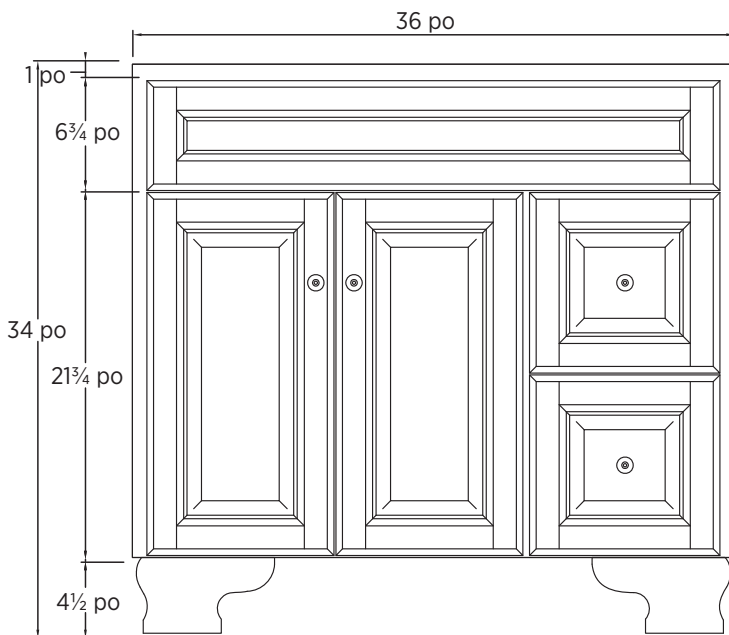

Spécifications du produit:

- Fini noyer foncé
- Deux portes, deux tiroirs
- Poignées en laiton antique

Dimensions globales:

914,4mm (L) x 552,45mm (P) x 863,6mm (H)

36 po (L) x 21¾ po (P) x 34 po (H)

Transport:

Poid net 77 lbs.

Remarque:

Important: Dimensions of fixtures are nominal and may vary within the range of tolerances allowed. 2. These measurements are subject to change or cancellation. No responsibility is assumed for use of superseded or voided pages.