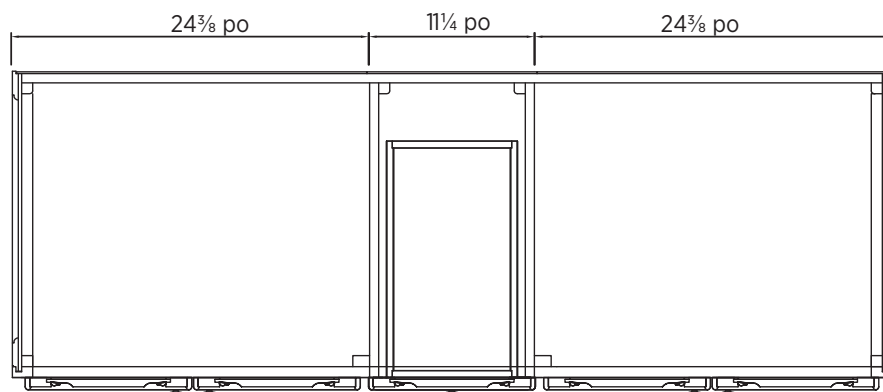

Spécifications du produit:

- Fini noyer foncé
- Quatre portes, trois tiroirs
- Poignées en laiton antique

Dimensions globales:

1524mm (L) x 552.45mm (P) x 863.6mm (H)
60 po (L) x 21³/₄ po (P) x 34 po (H)

Transport:

Poid net 126.50 lbs.

Remarque:

Important: Dimensions of fixtures are nominal and may vary within the range of tolerances allowed. 2. These measurements are subject to change or cancellation. No responsibility is assumed for use of superseded or voided pages.