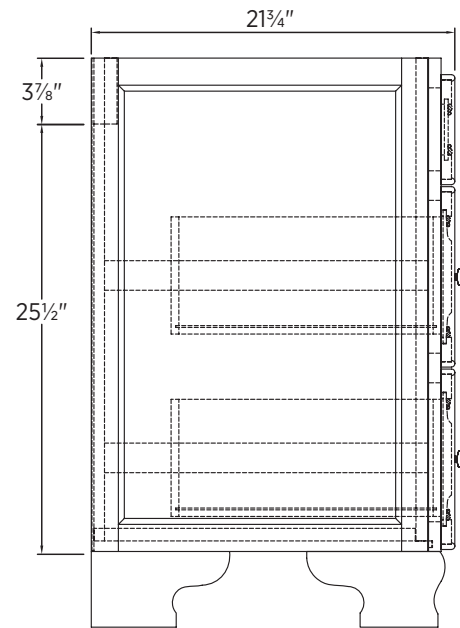

Specifications:

- Dark walnut finish
- 1 door
- 2 drawers
- Antique brass knobs

Overall Dimensions:

762mm (L) x 522.45mm (P) x 863.6mm (H)
30" (W) x 21³/₄" (D) x 34" (H)

Shipping:

GW 70.84 lbs.

Notes:

Important: Dimensions of fixtures are nominal and may vary within the range of tolerances allowed. 2. These measurements are subject to change or cancellation. No responsibility is assumed for use of superseded or voided pages.

Spécifications du produit:

- Fini noyer foncé
- Une porte, deux tiroirs
- Poignées en laiton antique

Dimensions globales:

762mm (L) x 522.45mm (P) x 863.6mm (H)
30 po (L) x 21³/₄ po (P) x 34 po (H)

Transport:

Specifications:

- Dark walnut finish
- 2 doors
- 2 drawers
- Antique brass knobs

Overall Dimensions:

914.4mm (L) x 552.45mm (P) x 863.6mm (H)
36" (W) x 21³/₄" (D) x 34" (H)

Shipping:

GW 77 lbs.

Notes:

Important: Dimensions of fixtures are nominal and may vary within the range of tolerances allowed. 2. These measurements are subject to change or cancellation. No responsibility is assumed for use of superseded or voided pages.

Spécifications du produit:

- Fini noyer foncé
- Deux portes, deux tiroirs
- Poignées en laiton antique

Dimensions globales:

914,4mm (L) x 552,45mm (P) x 863,6mm (H)

36 po (L) x 21¾ po (P) x 34 po (H)

Transport: