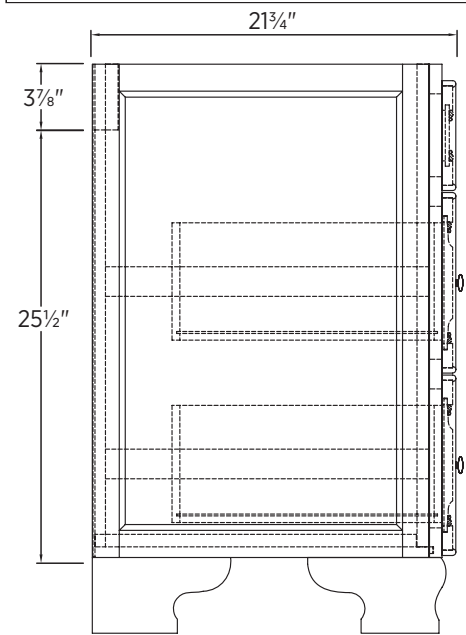

Specifications:

- Dark walnut finish
- 2 doors
- 2 drawers
- Antique brass knobs

Overall Dimensions:

914.4mm (L) x 552.45mm (P) x 863.6mm (H)
36" (W) x 21³/₄" (D) x 34" (H)

Shipping:

GW 77 lbs.

Notes:

Important: Dimensions of fixtures are nominal and may vary within the range of tolerances allowed. 2. These measurements are subject to change or cancellation. No responsibility is assumed for use of superseded or voided pages.

Spécifications du produit:

- Fini noyer foncé
- Deux portes, deux tiroirs
- Poignées en laiton antique

Dimensions globales:

914,4mm (L) x 552,45mm (P) x 863,6mm (H)

36 po (L) x 21¾ po (P) x 34 po (H)

Transport:

Specifications:

- Dark walnut finish
- 2 doors
- 6 drawers
- Antique brass knobs

Overall Dimensions:

1219.2mm (L) x 552.45mm (P) x 863.6mm (H)
48" (W) x 21³/₄" (D) x 34" (H)

Shipping:

GW 128.70 lbs.

Notes:

Important: Dimensions of fixtures are nominal and may vary within the range of tolerances allowed. 2. These measurements are subject to change or cancellation. No responsibility is assumed for use of superseded or voided pages.

Spécifications du produit:

- Fini noyer foncé
- Deux portes, six tiroirs
- Poignées en laiton antique

Dimensions globales:

1219.2mm (L) x 552.45mm (P) x 863.6mm (H)

48 po (L) x 21¾ po (P) x 34 po (H)

Transport: