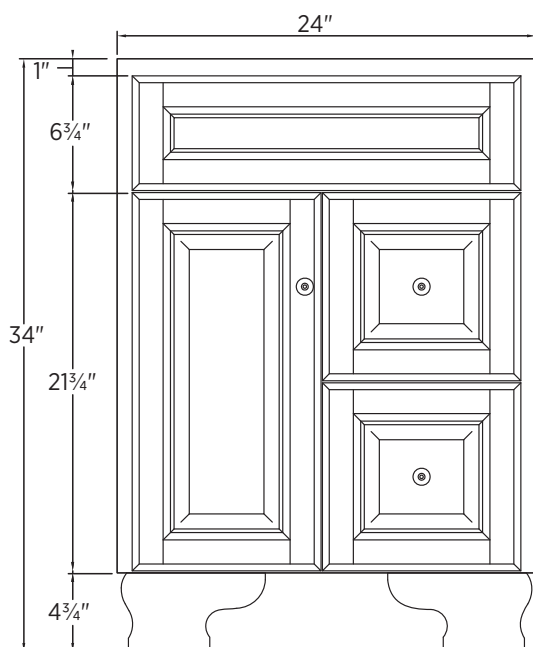

Specifications:

- Dark walnut finish
- 1 door
- 2 drawers
- Antique brass knobs

Overall Dimensions:

609.6mm (L) x 552.45mm (P) x 863.6mm (H)
24" (W) x 21³/₄" (D) x 34" (H)

Shipping:

GW 64.24 lbs.

Notes:

Important: Dimensions of fixtures are nominal and may vary within the range of tolerances allowed. 2. These measurements are subject to change or cancellation. No responsibility is assumed for use of superseded or voided pages.

Spécifications du produit:

- Fini noyer foncé
- Une porte, deux tiroirs
- Poignées en laiton antique

Dimensions globales:

609.6mm (L) x 552.45mm (P) x 863.6mm (H)
24 po (L) x 21³/₄ po (P) x 34 po (H)

Transport:

Specifications:

- Dark walnut finish
- 1 door
- 2 drawers
- Antique brass knobs

Overall Dimensions:

762mm (L) x 522.45mm (P) x 863.6mm (H)
30" (W) x 21³/₄" (D) x 34" (H)

Shipping:

GW 70.84 lbs.

Notes:

Important: Dimensions of fixtures are nominal and may vary within the range of tolerances allowed. 2. These measurements are subject to change or cancellation. No responsibility is assumed for use of superseded or voided pages.

Spécifications du produit:

- Fini noyer foncé
- Une porte, deux tiroirs
- Poignées en laiton antique

Dimensions globales:

762mm (L) x 522.45mm (P) x 863.6mm (H)
30 po (L) x 21³/₄ po (P) x 34 po (H)

Transport: