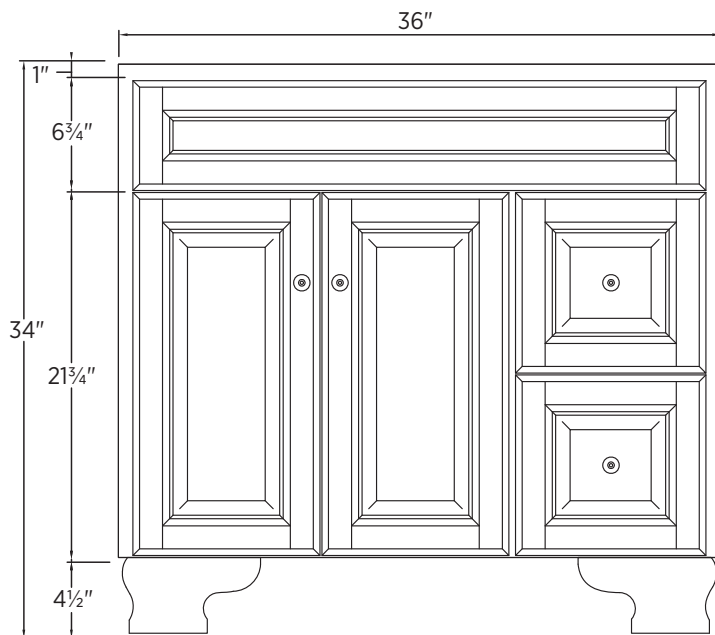

Specifications:

- Dark walnut finish
- 2 doors
- 2 drawers
- Antique brass knobs

Overall Dimensions:

914.4mm (L) x 552.45mm (P) x 863.6mm (H)
36" (W) x 21³/₄" (D) x 34" (H)

Shipping:

GW 77 lbs.

Notes:

Important: Dimensions of fixtures are nominal and may vary within the range of tolerances allowed. 2. These measurements are subject to change or cancellation. No responsibility is assumed for use of superseded or voided pages.

Spécifications du produit:

- Fini noyer foncé
- Deux portes, deux tiroirs
- Poignées en laiton antique

Dimensions globales:

914,4mm (L) x 552,45mm (P) x 863,6mm (H)

36 po (L) x 21¾ po (P) x 34 po (H)

Transport:

Specifications:

- Dark walnut finish
- 2 doors
- 6 drawers
- Antique brass knobs

Overall Dimensions:

1219.2mm (L) x 552.45mm (P) x 863.6mm (H)
48" (W) x 21³/₄" (D) x 34" (H)

Shipping:

GW 128.70 lbs.

Notes:

Important: Dimensions of fixtures are nominal and may vary within the range of tolerances allowed. 2. These measurements are subject to change or cancellation. No responsibility is assumed for use of superseded or voided pages.

Spécifications du produit:

- Fini noyer foncé
- Deux portes, six tiroirs
- Poignées en laiton antique

Dimensions globales:

1219.2mm (L) x 552.45mm (P) x 863.6mm (H)

48 po (L) x 21¾ po (P) x 34 po (H)

Transport: