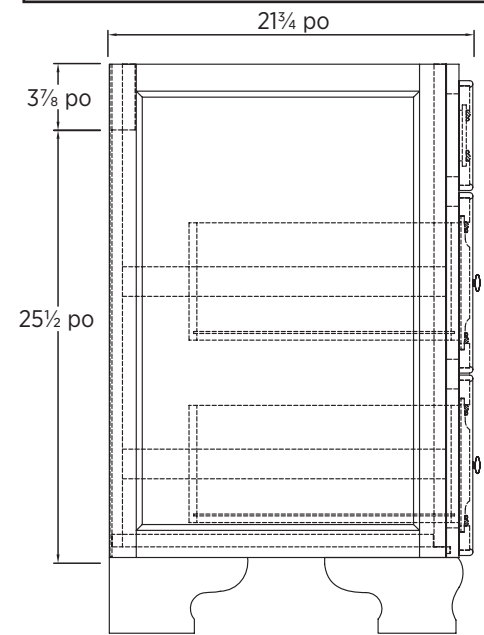

Spécifications du produit:

- Fini noyer foncé
- Deux portes, deux tiroirs
- Poignées en laiton antique

Dimensions globales:

914,4mm (L) x 552,45mm (P) x 863,6mm (H)

36 po (L) x 21¾ po (P) x 34 po (H)

Transport:

Poid net 77 lbs.

Remarque:

Important: Dimensions of fixtures are nominal and may vary within the range of tolerances allowed. 2. These measurements are subject to change or cancellation. No responsibility is assumed for use of superseded or voided pages.