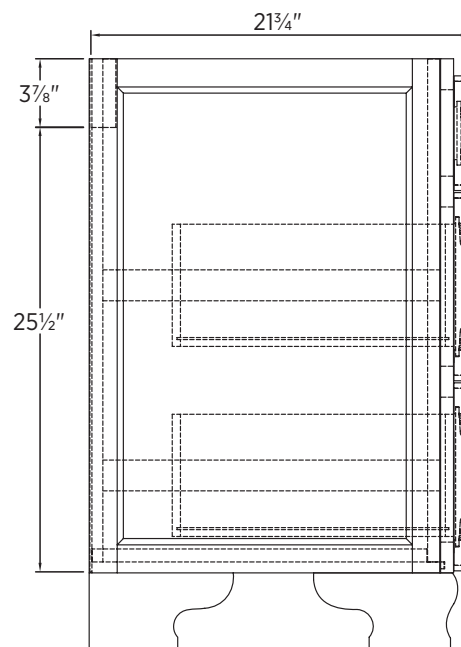

Specifications:

- Dark walnut finish
- 1 door
- 2 drawers
- Antique brass knobs

Overall Dimensions:

609.6mm (L) x 552.45mm (P) x 863.6mm (H)
24" (W) x 21³/₄" (D) x 34" (H)

Shipping:

GW 64.24 lbs.

Notes:

Important: Dimensions of fixtures are nominal and may vary within the range of tolerances allowed. 2. These measurements are subject to change or cancellation. No responsibility is assumed for use of superseded or voided pages.

Spécifications du produit:

- Fini noyer foncé
- Une porte, deux tiroirs
- Poignées en laiton antique

Dimensions globales:

609.6mm (L) x 552.45mm (P) x 863.6mm (H)
24 po (L) x 21³/₄ po (P) x 34 po (H)

Transport:

Specifications:

- Dark walnut finish
- 1 door
- 2 drawers
- Antique brass knobs

Overall Dimensions:

762mm (L) x 522.45mm (P) x 863.6mm (H)
30" (W) x 21³/₄" (D) x 34" (H)

Shipping:

GW 70.84 lbs.

Notes:

Important: Dimensions of fixtures are nominal and may vary within the range of tolerances allowed. 2. These measurements are subject to change or cancellation. No responsibility is assumed for use of superseded or voided pages.

Spécifications du produit:

- Fini noyer foncé
- Une porte, deux tiroirs
- Poignées en laiton antique

Dimensions globales:

762mm (L) x 522.45mm (P) x 863.6mm (H)
30 po (L) x 21³/₄ po (P) x 34 po (H)

Transport: