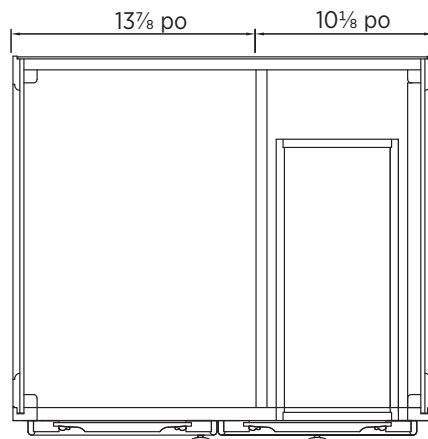

Spécifications du produit:

- Fini noyer foncé
- Une porte, deux tiroirs
- Poignées en laiton antique

Dimensions globales:

609.6mm (L) x 552.45mm (P) x 863.6mm (H)
24 po (L) x 21³/₄ po (P) x 34 po (H)

Transport:

Poid net 64.24

Remarque:

Important: Dimensions of fixtures are nominal and may vary within the range of tolerances allowed. 2. These measurements are subject to change or cancellation. No responsibility is assumed for use of superseded or voided pages.