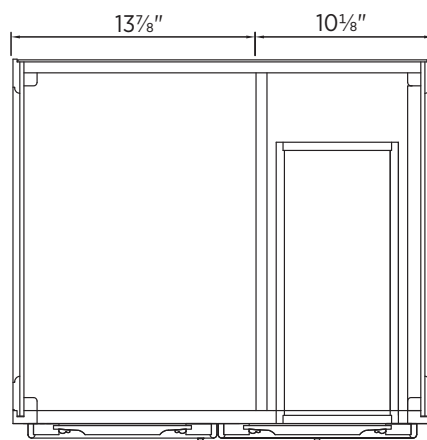

Specifications:

- Dark walnut finish
- 1 door
- 2 drawers
- Antique brass knobs

Overall Dimensions:

609.6mm (L) x 552.45mm (P) x 863.6mm (H)
24" (W) x 21³/₄" (D) x 34" (H)

Shipping:

GW 64.24 lbs.

Notes:

Important: Dimensions of fixtures are nominal and may vary within the range of tolerances allowed. 2. These measurements are subject to change or cancellation. No responsibility is assumed for use of superseded or voided pages.

Spécifications du produit:

- Fini noyer foncé
- Une porte, deux tiroirs
- Poignées en laiton antique

Dimensions globales:

609.6mm (L) x 552.45mm (P) x 863.6mm (H)
24 po (L) x 21³/₄ po (P) x 34 po (H)

Transport:

Specifications:

- Dark walnut finish
- 1 door
- 2 drawers
- Antique brass knobs

Overall Dimensions:

762mm (L) x 522.45mm (P) x 863.6mm (H)
30" (W) x 21³/₄" (D) x 34" (H)

Shipping:

GW 70.84 lbs.

Notes:

Important: Dimensions of fixtures are nominal and may vary within the range of tolerances allowed. 2. These measurements are subject to change or cancellation. No responsibility is assumed for use of superseded or voided pages.

Spécifications du produit:

- Fini noyer foncé
- Une porte, deux tiroirs
- Poignées en laiton antique

Dimensions globales:

762mm (L) x 522.45mm (P) x 863.6mm (H)
30 po (L) x 21³/₄ po (P) x 34 po (H)

Transport: