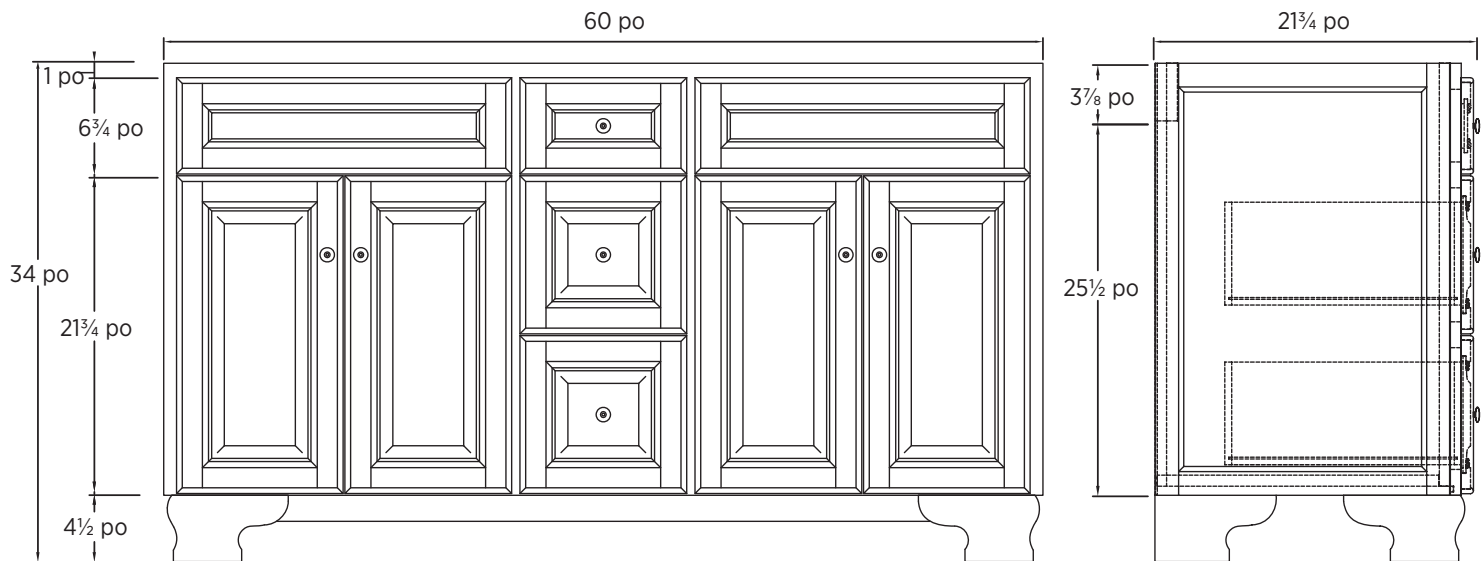

Spécifications du produit:

- Fini noyer foncé
- Quatre portes, trois tiroirs
- Poignées en laiton antique

Dimensions globales:

1524mm (L) x 552.45mm (P) x 863.6mm (H)
60 po (L) x 21³/₄ po (P) x 34 po (H)

Transport:

Poid net 126.50 lbs.

Remarque:

Important: Dimensions of fixtures are nominal and may vary within the range of tolerances allowed. 2. These measurements are subject to change or cancellation. No responsibility is assumed for use of superseded or voided pages.