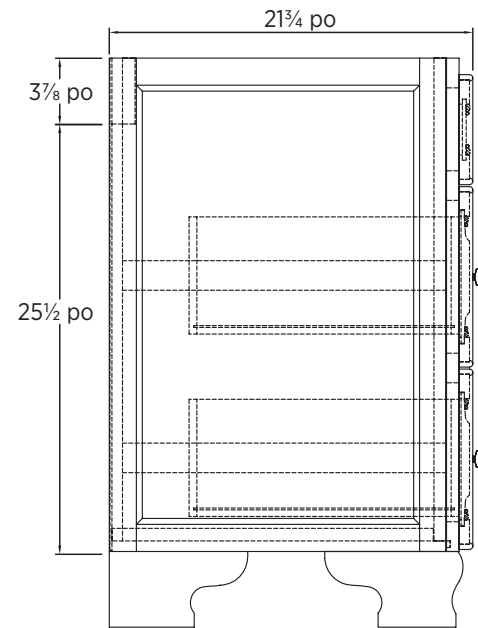

Spécifications du produit:

- Fini noyer foncé
- Une porte, deux tiroirs
- Poignées en laiton antique

Dimensions globales:

762mm (L) x 522.45mm (P) x 863.6mm (H)
30 po (L) x 21³/₄ po (P) x 34 po (H)

Transport:

Poid net 70.84 lbs.

Remarque:

Important: Dimensions of fixtures are nominal and may vary within the range of tolerances allowed. 2. These measurements are subject to change or cancellation. No responsibility is assumed for use of superseded or voided pages.