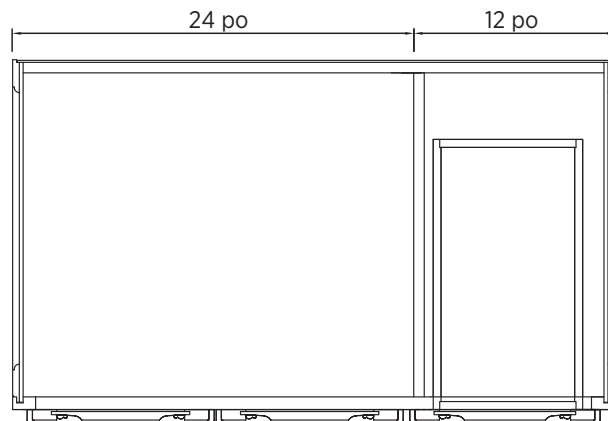

Spécifications du produit:

- Fini noyer foncé
- Deux portes, deux tiroirs
- Poignées en laiton antique

Dimensions globales:

914,4mm (L) x 552,45mm (P) x 863,6mm (H)

36 po (L) x 21¾ po (P) x 34 po (H)

Transport:

Poid net 77 lbs.

Remarque:

Important: Dimensions of fixtures are nominal and may vary within the range of tolerances allowed. 2. These measurements are subject to change or cancellation. No responsibility is assumed for use of superseded or voided pages.