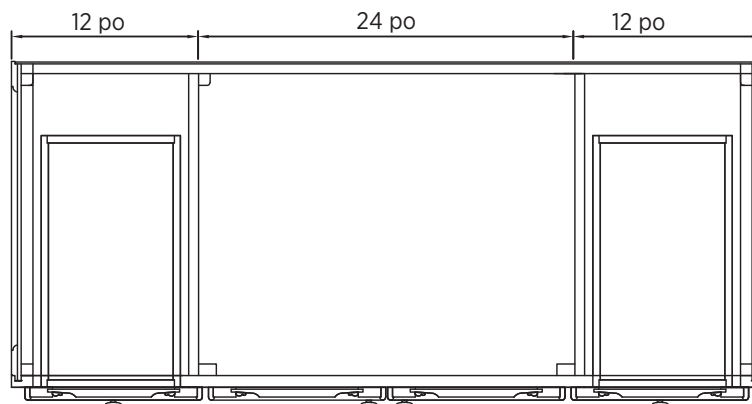

Spécifications du produit:

- Fini noyer foncé
- Deux portes, six tiroirs
- Poignées en laiton antique

Dimensions globales:

1219.2mm (L) x 552.45mm (P) x 863.6mm (H)

48 po (L) x 21¾ po (P) x 34 po (H)

Transport:

Poid net 128.70 lbs.

Remarque:

Important: Dimensions of fixtures are nominal and may vary within the range of tolerances allowed. 2. These measurements are subject to change or cancellation. No responsibility is assumed for use of superseded or voided pages.