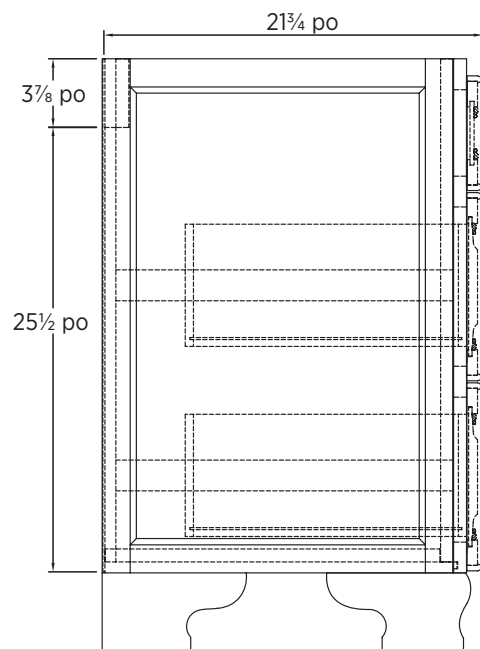

Spécifications du produit:

- Fini noyer foncé
- Une porte, deux tiroirs
- Poignées en laiton antique

Dimensions globales:

609.6mm (L) x 552.45mm (P) x 863.6mm (H)
24 po (L) x 21³/₄ po (P) x 34 po (H)

Transport:

Poid net 64.24

Remarque:

Important: Dimensions of fixtures are nominal and may vary within the range of tolerances allowed. 2. These measurements are subject to change or cancellation. No responsibility is assumed for use of superseded or voided pages.