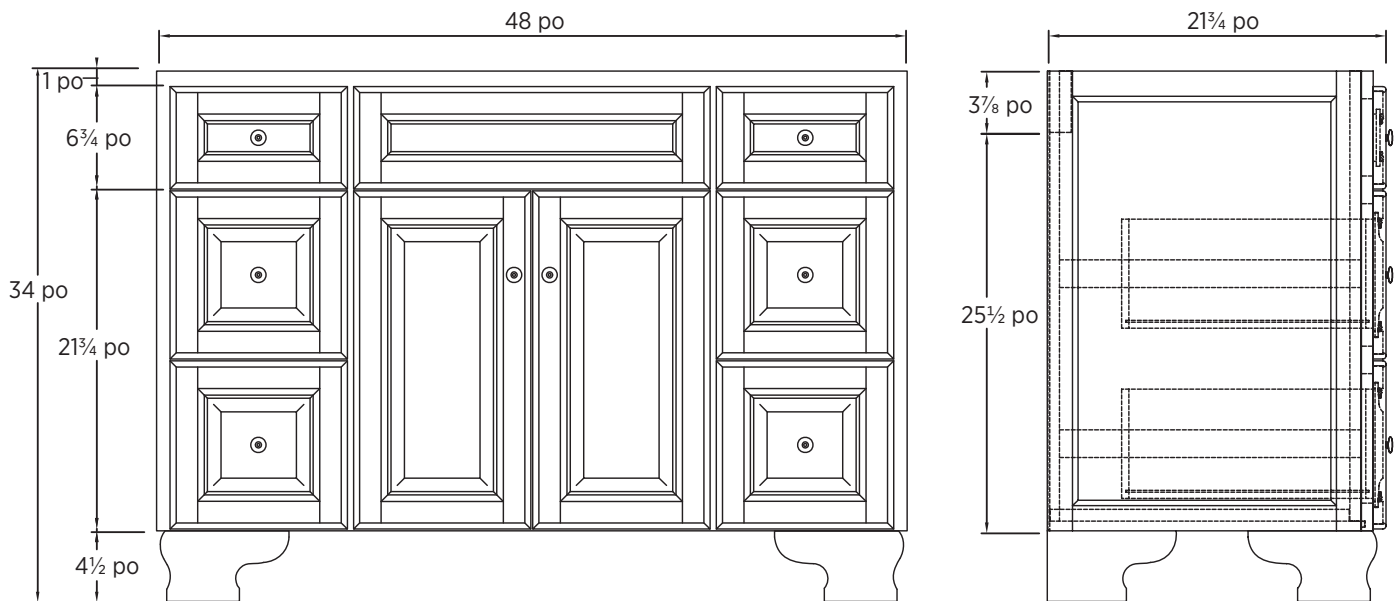

Spécifications du produit:

- Fini noyer foncé
- Deux portes, six tiroirs
- Poignées en laiton antique

Dimensions globales:

1219.2mm (L) x 552.45mm (P) x 863.6mm (H)

48 po (L) x 21¾ po (P) x 34 po (H)

Transport:

Poid net 128.70 lbs.

Remarque:

Important: Dimensions of fixtures are nominal and may vary within the range of tolerances allowed. 2. These measurements are subject to change or cancellation. No responsibility is assumed for use of superseded or voided pages.