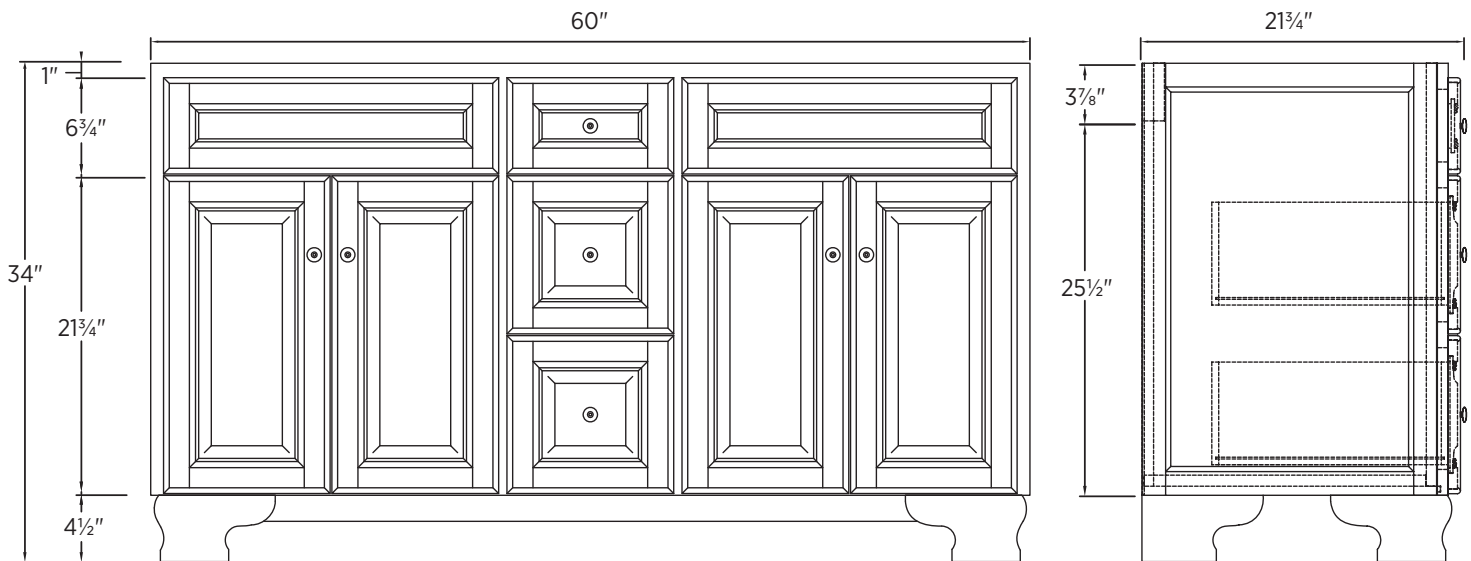

Specifications:

- Dark walnut finish
- 2 doors
- 6 drawers
- Antique brass knobs

Overall Dimensions:

1219.2mm (L) x 552.45mm (P) x 863.6mm (H)
48" (W) x 21³/₄" (D) x 34" (H)

Shipping:

GW 128.70 lbs.

Notes:

Important: Dimensions of fixtures are nominal and may vary within the range of tolerances allowed. 2. These measurements are subject to change or cancellation. No responsibility is assumed for use of superseded or voided pages.

Spécifications du produit:

- Fini noyer foncé
- Deux portes, six tiroirs
- Poignées en laiton antique

Dimensions globales:

1219.2mm (L) x 552.45mm (P) x 863.6mm (H)

48 po (L) x 21¾ po (P) x 34 po (H)

Transport:

Specifications:

- Dark walnut finish
- 4 doors
- 3 drawers
- Antique brass knobs

Overall Dimensions:

1524mm (L) x 552.45mm (P) x 863.6mm (H)
60" (W) x 21³/₄" (D) x 34" (H)

Shipping:

GW 126.50 lbs.

Notes:

Important: Dimensions of fixtures are nominal and may vary within the range of tolerances allowed. 2. These measurements are subject to change or cancellation. No responsibility is assumed for use of superseded or voided pages.

Spécifications du produit:

- Fini noyer foncé
- Quatre portes, trois tiroirs
- Poignées en laiton antique

Dimensions globales:

1524mm (L) x 552.45mm (P) x 863.6mm (H)
60 po (L) x 21³/₄ po (P) x 34 po (H)