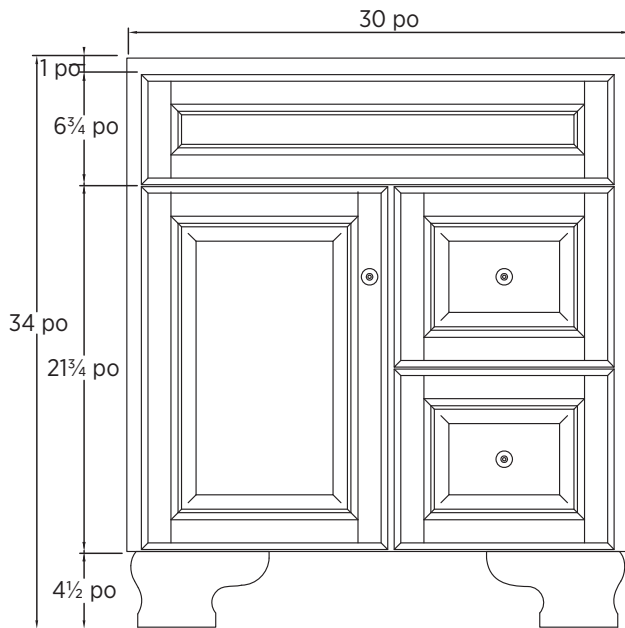

Spécifications du produit:

- Fini noyer foncé
- Une porte, deux tiroirs
- Poignées en laiton antique

Dimensions globales:

762mm (L) x 522.45mm (P) x 863.6mm (H)
30 po (L) x 21³/₄ po (P) x 34 po (H)

Transport:

Poid net 70.84 lbs.

Remarque:

Important: Dimensions of fixtures are nominal and may vary within the range of tolerances allowed. 2. These measurements are subject to change or cancellation. No responsibility is assumed for use of superseded or voided pages.