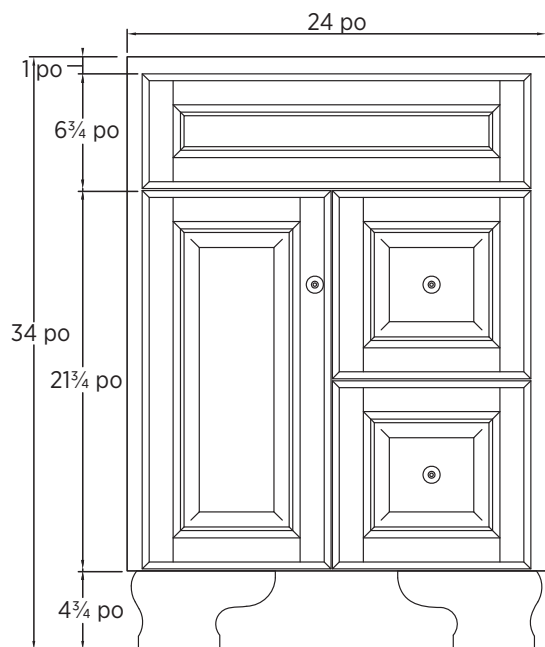

Spécifications du produit:

- Fini noyer foncé
- Une porte, deux tiroirs
- Poignées en laiton antique

Dimensions globales:

609.6mm (L) x 552.45mm (P) x 863.6mm (H)
24 po (L) x 21³/₄ po (P) x 34 po (H)

Transport:

Poid net 64.24

Remarque:

Important: Dimensions of fixtures are nominal and may vary within the range of tolerances allowed. 2. These measurements are subject to change or cancellation. No responsibility is assumed for use of superseded or voided pages.