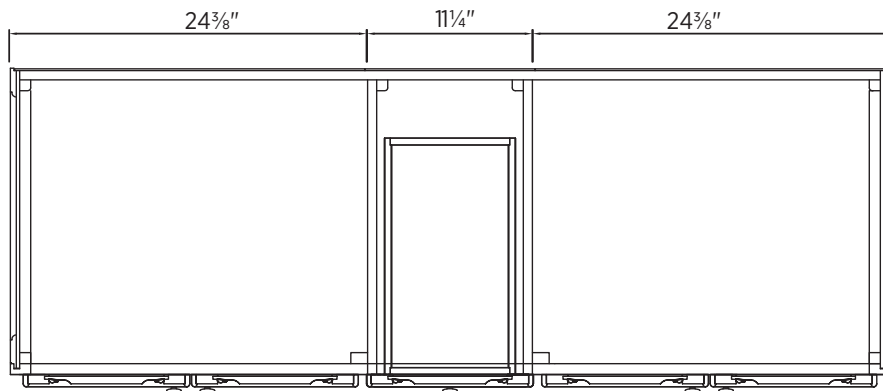

Specifications:

- Dark walnut finish
- 2 doors
- 6 drawers
- Antique brass knobs

Overall Dimensions:

1219.2mm (L) x 552.45mm (P) x 863.6mm (H)
48" (W) x 21³/₄" (D) x 34" (H)

Shipping:

GW 128.70 lbs.

Notes:

Important: Dimensions of fixtures are nominal and may vary within the range of tolerances allowed. 2. These measurements are subject to change or cancellation. No responsibility is assumed for use of superseded or voided pages.

Spécifications du produit:

- Fini noyer foncé
- Deux portes, six tiroirs
- Poignées en laiton antique

Dimensions globales:

1219.2mm (L) x 552.45mm (P) x 863.6mm (H)

48 po (L) x 21¾ po (P) x 34 po (H)

Transport:

Specifications:

- Dark walnut finish
- 4 doors
- 3 drawers
- Antique brass knobs

Overall Dimensions:

1524mm (L) x 552.45mm (P) x 863.6mm (H)
60" (W) x 21³/₄" (D) x 34" (H)

Shipping:

GW 126.50 lbs.

Notes:

Important: Dimensions of fixtures are nominal and may vary within the range of tolerances allowed. 2. These measurements are subject to change or cancellation. No responsibility is assumed for use of superseded or voided pages.

Spécifications du produit:

- Fini noyer foncé
- Quatre portes, trois tiroirs
- Poignées en laiton antique

Dimensions globales:

1524mm (L) x 552.45mm (P) x 863.6mm (H)
60 po (L) x 21³/₄ po (P) x 34 po (H)