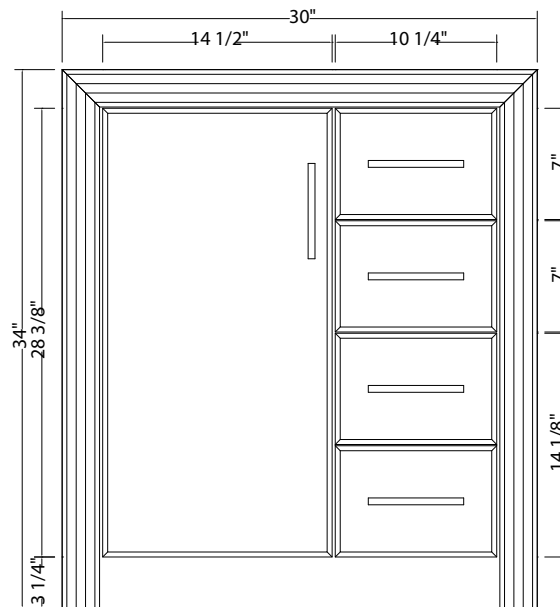

FOREMOST

ERRIGON COLLECTION

30" Vanity with Left Drawers

EUEA3021DL

FOREMOST

ERRIGON COLLECTION

30" Vanity with Right Drawers
EUEA3021DR

FOREMOST

ERRIGON COLLECTION

36" Vanity with Left Drawers

EUEA3621DL

FOREMOST

ERRIGON COLLECTION

36" Vanity with Right Drawers
EUEA3621DR

FOREMOST

ERRIGON COLLECTION