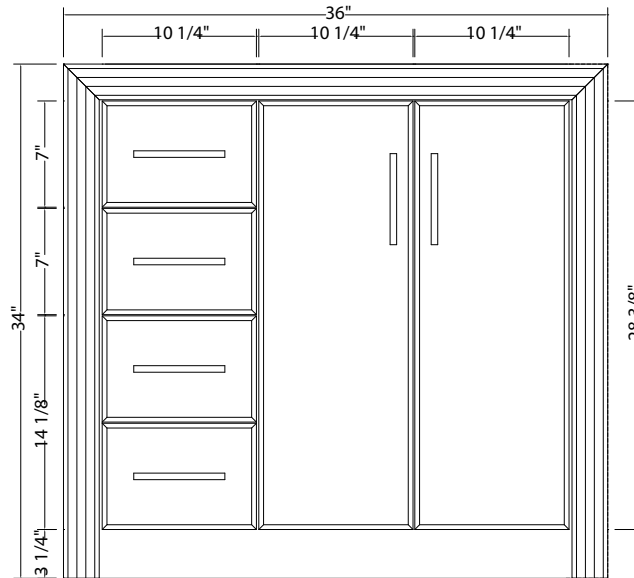

FOREMOST

ERRIGON COLLECTION

30" Vanity with Left Drawers

EUEA3021DL

FOREMOST

ERRIGON COLLECTION

30" Vanity with Right Drawers
EUEA3021DR

FOREMOST

ERRIGON COLLECTION

36" Vanity with Left Drawers

EUEA3621DL

FOREMOST

ERRIGON COLLECTION

36" Vanity with Right Drawers
EUEA3621DR

FOREMOST

ERRIGON COLLECTION