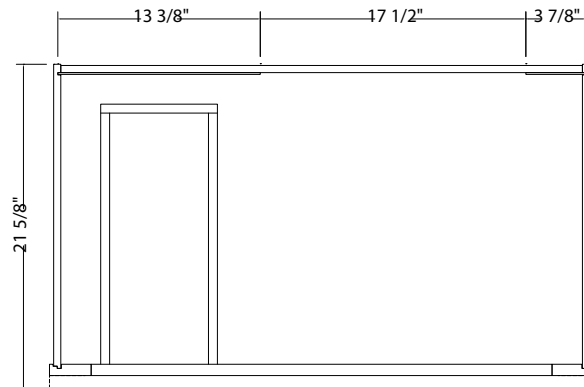

FOREMOST

ERRIGON COLLECTION

30" Vanity with Left Drawers

EUEA3021DL

FOREMOST

ERRIGON COLLECTION

30" Vanity with Right Drawers
EUEA3021DR

FOREMOST

ERRIGON COLLECTION

36" Vanity with Left Drawers

EUEA3621DL

FOREMOST

ERRIGON COLLECTION

36" Vanity with Right Drawers
EUEA3621DR

FOREMOST

ERRIGON COLLECTION