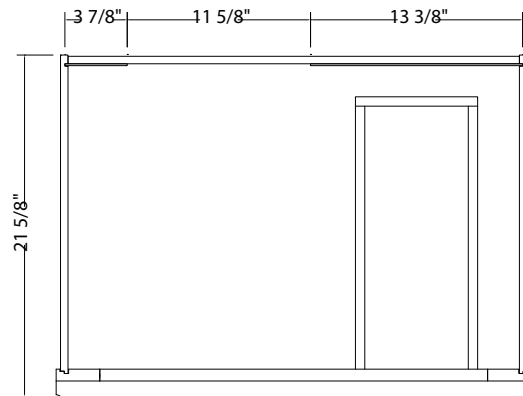

FOREMOST

ERRIGON COLLECTION

30" Vanity with Left Drawers

EUEA3021DL

FOREMOST

ERRIGON COLLECTION

30" Vanity with Right Drawers
EUEA3021DR

FOREMOST

ERRIGON COLLECTION

36" Vanity with Left Drawers

EUEA3621DL

FOREMOST

ERRIGON COLLECTION

36" Vanity with Right Drawers
EUEA3621DR

FOREMOST

ERRIGON COLLECTION