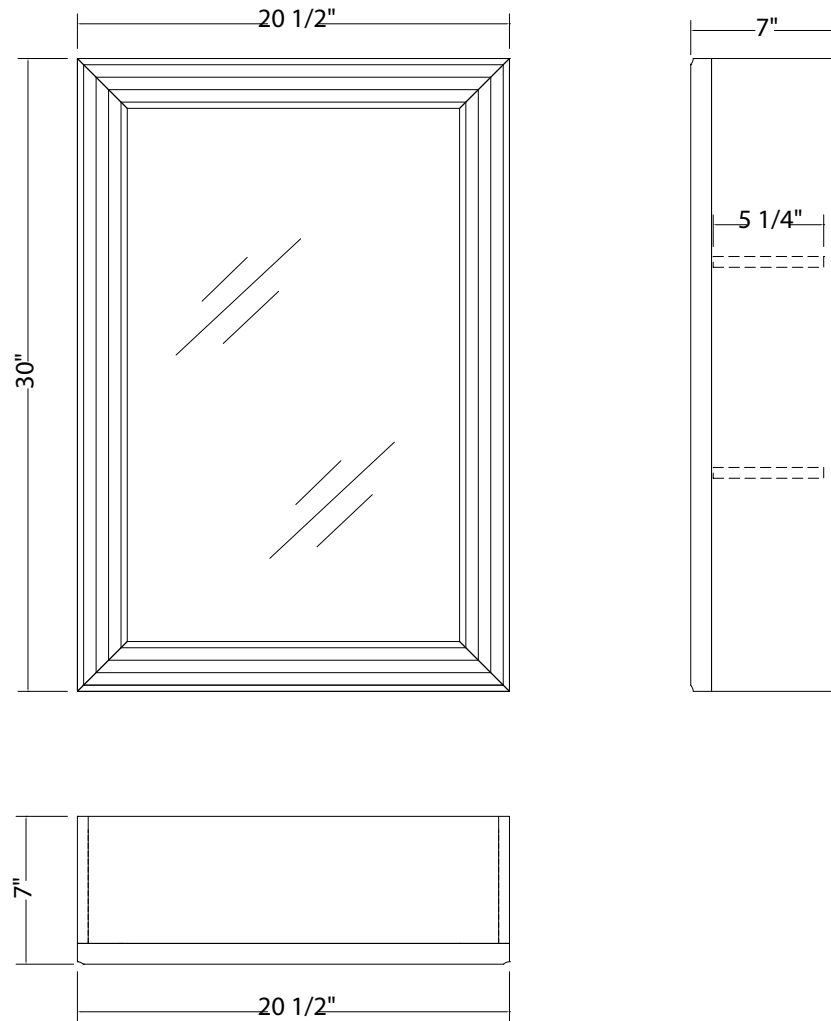

FOREMOST

ERRIGON COLLECTION

Medicine Cabinet
EUEC2030