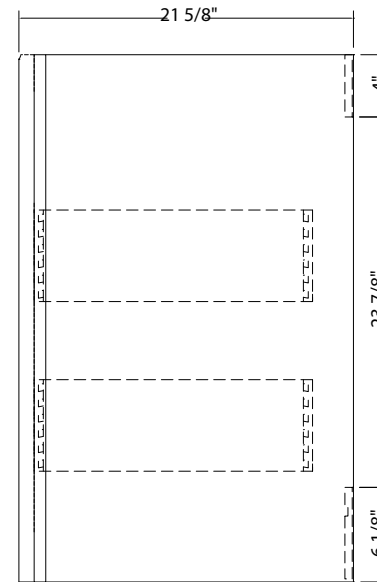

FOREMOST

ERRIGON COLLECTION

30" Vanity with Left Drawers

EUEA3021DL

FOREMOST

ERRIGON COLLECTION

30" Vanity with Right Drawers
EUEA3021DR

FOREMOST

ERRIGON COLLECTION

36" Vanity with Left Drawers

EUEA3621DL

FOREMOST

ERRIGON COLLECTION

36" Vanity with Right Drawers
EUEA3621DR

FOREMOST

ERRIGON COLLECTION