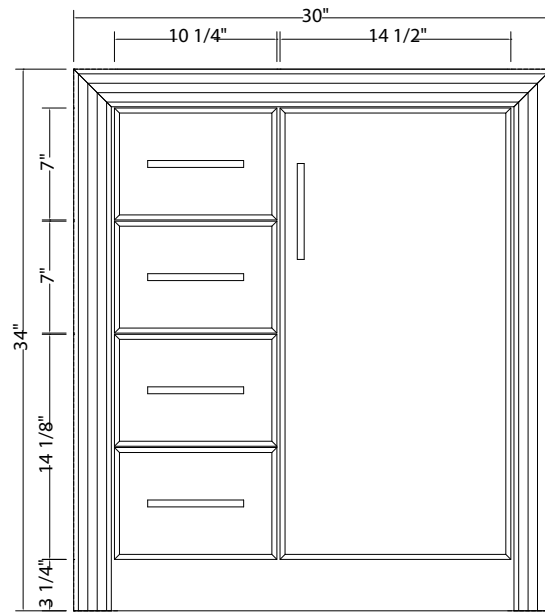

FOREMOST

ERRIGON COLLECTION

30" Vanity with Left Drawers

EUEA3021DL

FOREMOST

ERRIGON COLLECTION

30" Vanity with Right Drawers
EUEA3021DR

FOREMOST

ERRIGON COLLECTION

36" Vanity with Left Drawers

EUEA3621DL

FOREMOST

ERRIGON COLLECTION

36" Vanity with Right Drawers
EUEA3621DR

FOREMOST

ERRIGON COLLECTION