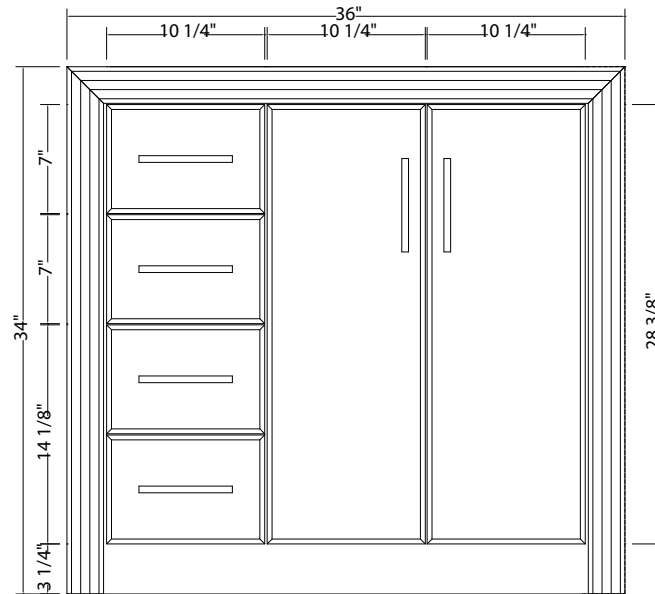

FOREMOST

ERRIGON COLLECTION

30" Vanity with Left Drawers

EUEA3021DL

FOREMOST

ERRIGON COLLECTION

30" Vanity with Right Drawers
EUEA3021DR

FOREMOST

ERRIGON COLLECTION

36" Vanity with Left Drawers

EUEA3621DL

FOREMOST

ERRIGON COLLECTION

36" Vanity with Right Drawers
EUEA3621DR

FOREMOST

ERRIGON COLLECTION