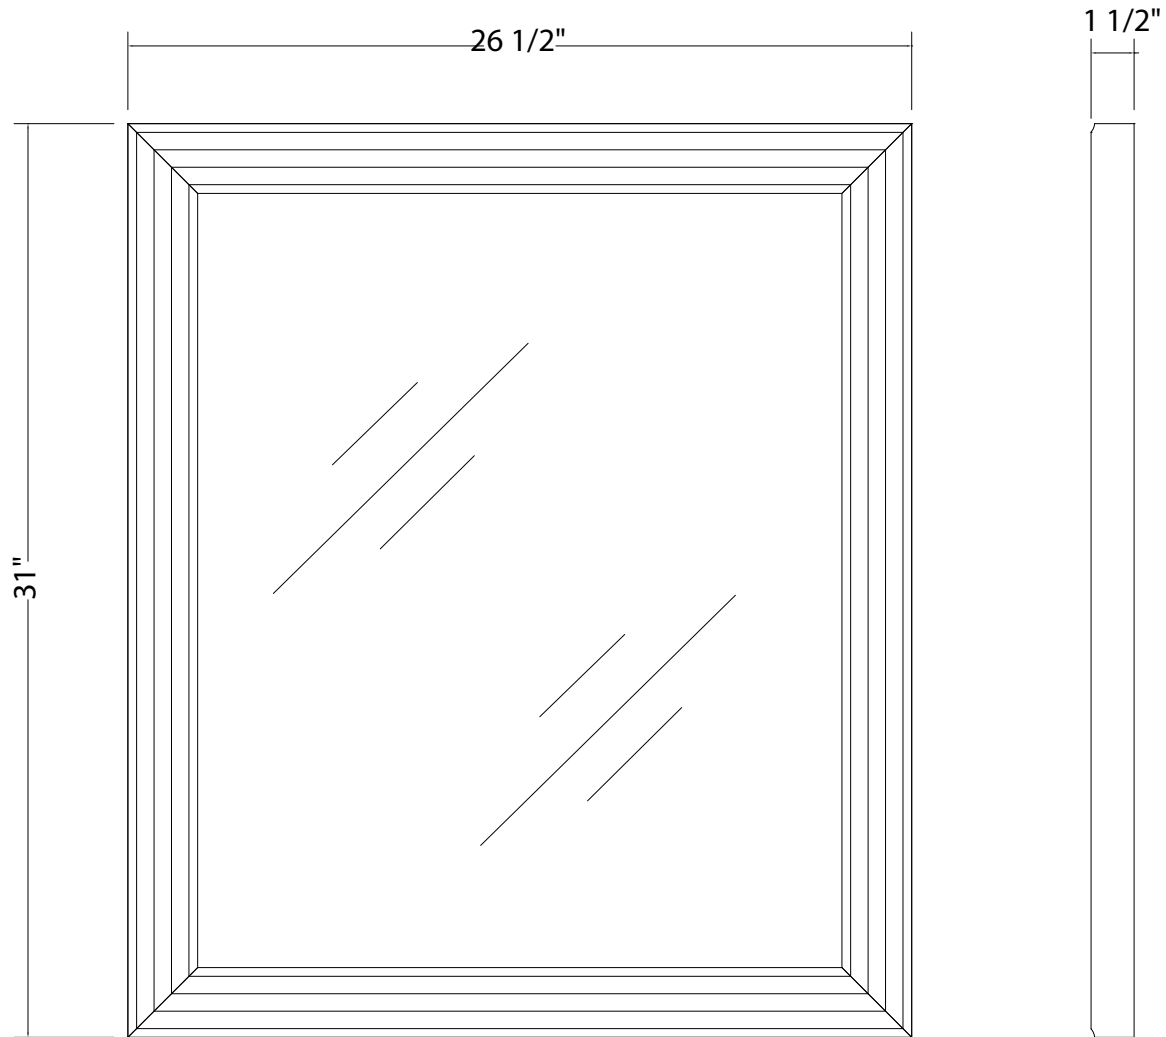

FOREMOST

ERRIGON COLLECTION

Mirror
EUEM2631