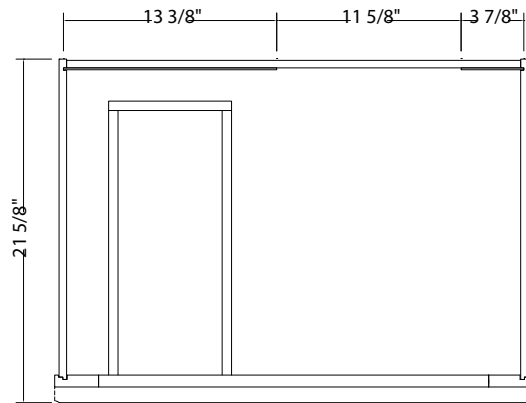

FOREMOST

ERRIGON COLLECTION

30" Vanity with Left Drawers

EUEA3021DL

FOREMOST

ERRIGON COLLECTION

30" Vanity with Right Drawers
EUEA3021DR

FOREMOST

ERRIGON COLLECTION

36" Vanity with Left Drawers

EUEA3621DL

FOREMOST

ERRIGON COLLECTION

36" Vanity with Right Drawers
EUEA3621DR

FOREMOST

ERRIGON COLLECTION