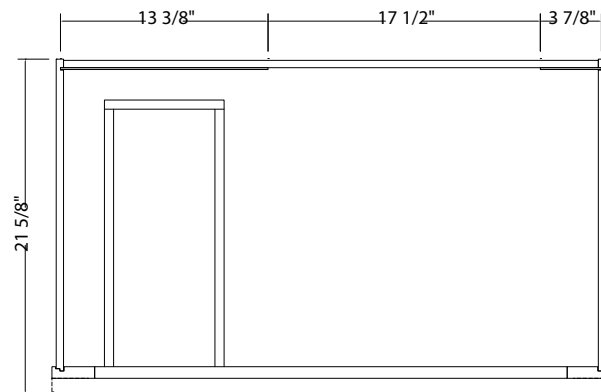

FOREMOST

ERRIGON COLLECTION

30" Vanity with Left Drawers

EUEA3021DL

FOREMOST

ERRIGON COLLECTION

30" Vanity with Right Drawers
EUEA3021DR

FOREMOST

ERRIGON COLLECTION

36" Vanity with Left Drawers

EUEA3621DL

FOREMOST

ERRIGON COLLECTION

36" Vanity with Right Drawers
EUEA3621DR

FOREMOST

ERRIGON COLLECTION