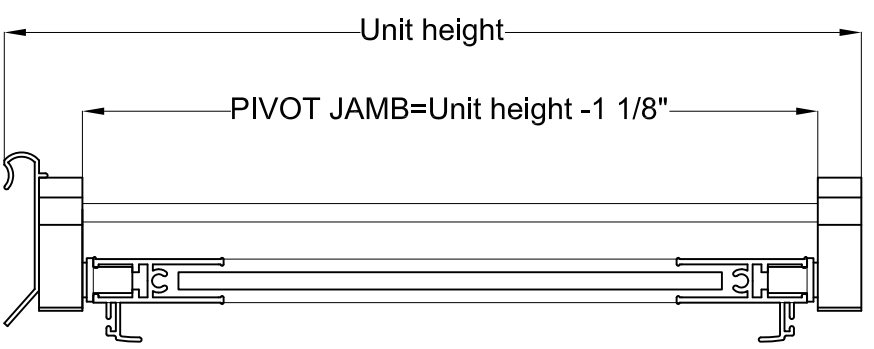

TIDES PIVOT

Model	Size	Pivot Jamb	Threshold	Wall Jamb	Magnetic Jamb	Glass	Entry size
TDSW2325-65	23~25"Wx65"H	63 7/8"	25"	64 1/8"	64 1/8"	20 3/4"x61 15/16"	20 1/2"
TDSW2527-65	25~27"Wx65"H	63 7/8"	27"	64 1/8"	64 1/8"	22 3/4"x61 15/16"	22 1/2"
TDSW2729-65	27~29"Wx65"H	63 7/8"	29"	64 1/8"	64 1/8"	24 3/4"x61 15/16"	24 1/2"
TDSW2931-65	29~31"Wx65"H	63 7/8"	31"	64 1/8"	64 1/8"	26 3/4"x61 15/16"	26 1/2"
TDSW3133-65	31~33"Wx65"H	63 7/8"	33"	64 1/8"	64 1/8"	28 3/4"x61 15/16"	28 1/2"
TDSW3335-65	33~35"Wx65"H	63 7/8"	35"	64 1/8"	64 1/8"	30 3/4"x61 15/16"	30 1/2"