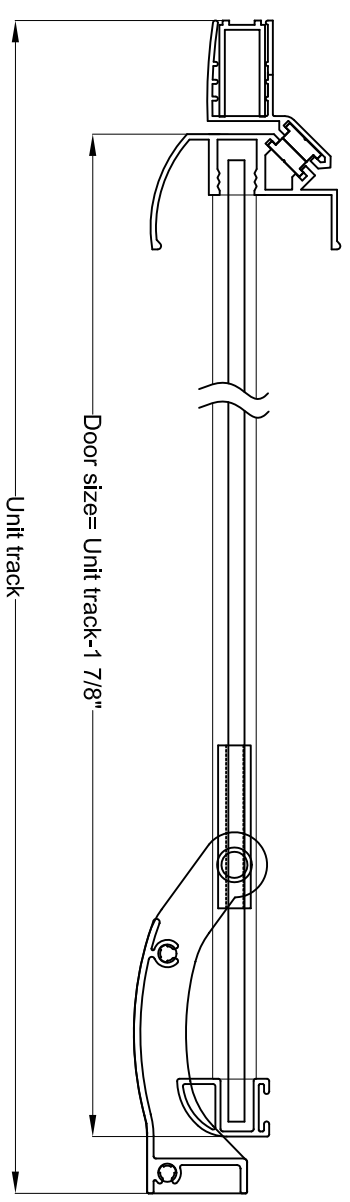

TIDES PIVOT

Model	Size	Pivot Jamb	Threshold	Wall Jamb	Magnetic Jamb	Glass	Entry size
TDSW2325-65	23~25"Wx65"H	63 7/8"	25"	64 1/8"	64 1/8"	20 3/4"x61 15/16"	20 1/2"
TDSW2527-65	25~27"Wx65"H	63 7/8"	27"	64 1/8"	64 1/8"	22 3/4"x61 15/16"	22 1/2"
TDSW2729-65	27~29"Wx65"H	63 7/8"	29"	64 1/8"	64 1/8"	24 3/4"x61 15/16"	24 1/2"
TDSW2931-65	29~31"Wx65"H	63 7/8"	31"	64 1/8"	64 1/8"	26 3/4"x61 15/16"	26 1/2"
TDSW3133-65	31~33"Wx65"H	63 7/8"	33"	64 1/8"	64 1/8"	28 3/4"x61 15/16"	28 1/2"
TDSW3335-65	33~35"Wx65"H	63 7/8"	35"	64 1/8"	64 1/8"	30 3/4"x61 15/16"	30 1/2"