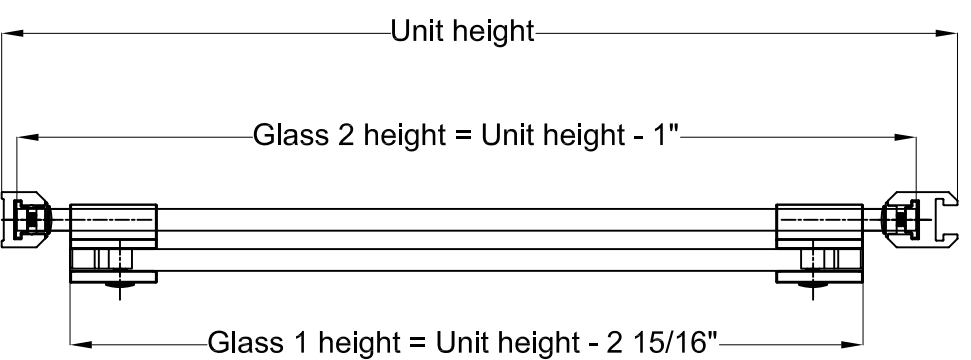

DOOR AND PANEL

Model	Size	Top Track	Bottom Track	Wall Jamb	Glass1	Glass2	Entry size
MIRDp4872	44~48"Wx72"H	48"	48"	71 1/8"	29 1/8"x69 1/16"	18 1/16"x71"	22 1/2"W x 69 7/8"H
MIRDp4874	44~48"Wx74"H	48"	48"	73 1/8"	29 1/8"x71 1/16"	18 1/16"x73"	22 1/2"W x 71 7/8"H
MIRDp6072	56~60"Wx72"H	60"	60"	71 1/8"	29 1/8"x69 1/16"	30 1/16"x71"	22 1/2"W x 69 7/8"H
MIRDp6074	56~60"Wx74"H	60"	60"	73 1/8"	29 1/8"x71 1/16"	30 1/16"x73"	22 1/2"W x 71 7/8"H
MIRDp6076	56~60"Wx76"H	60"	60"	75 1/8"	29 1/8"x73 1/16"	30 1/16"x75"	22 1/2"W x 73 7/8"H