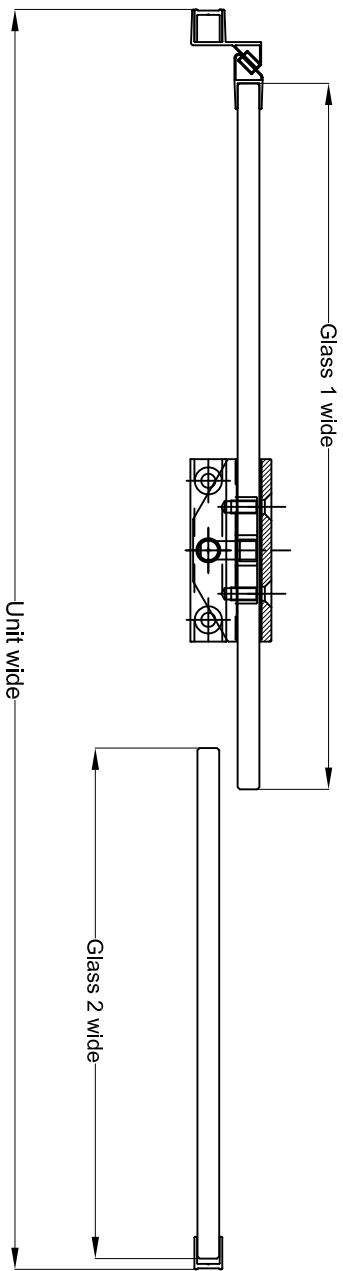

DOOR AND PANEL

Model	Size	Top Track	Bottom Track	Wall Jamb	Glass1	Glass2	Entry size
MIRDp4872	44~48"Wx72"H	48"	48"	71 1/8"	29 1/8"x69 1/16"	18 1/16"x71"	22 1/2"W x 69 7/8"H
MIRDp4874	44~48"Wx74"H	48"	48"	73 1/8"	29 1/8"x71 1/16"	18 1/16"x73"	22 1/2"W x 71 7/8"H
MIRDp6072	56~60"Wx72"H	60"	60"	71 1/8"	29 1/8"x69 1/16"	30 1/16"x71"	22 1/2"W x 69 7/8"H
MIRDp6074	56~60"Wx74"H	60"	60"	73 1/8"	29 1/8"x71 1/16"	30 1/16"x73"	22 1/2"W x 71 7/8"H
MIRDp6076	56~60"Wx76"H	60"	60"	75 1/8"	29 1/8"x73 1/16"	30 1/16"x75"	22 1/2"W x 73 7/8"H