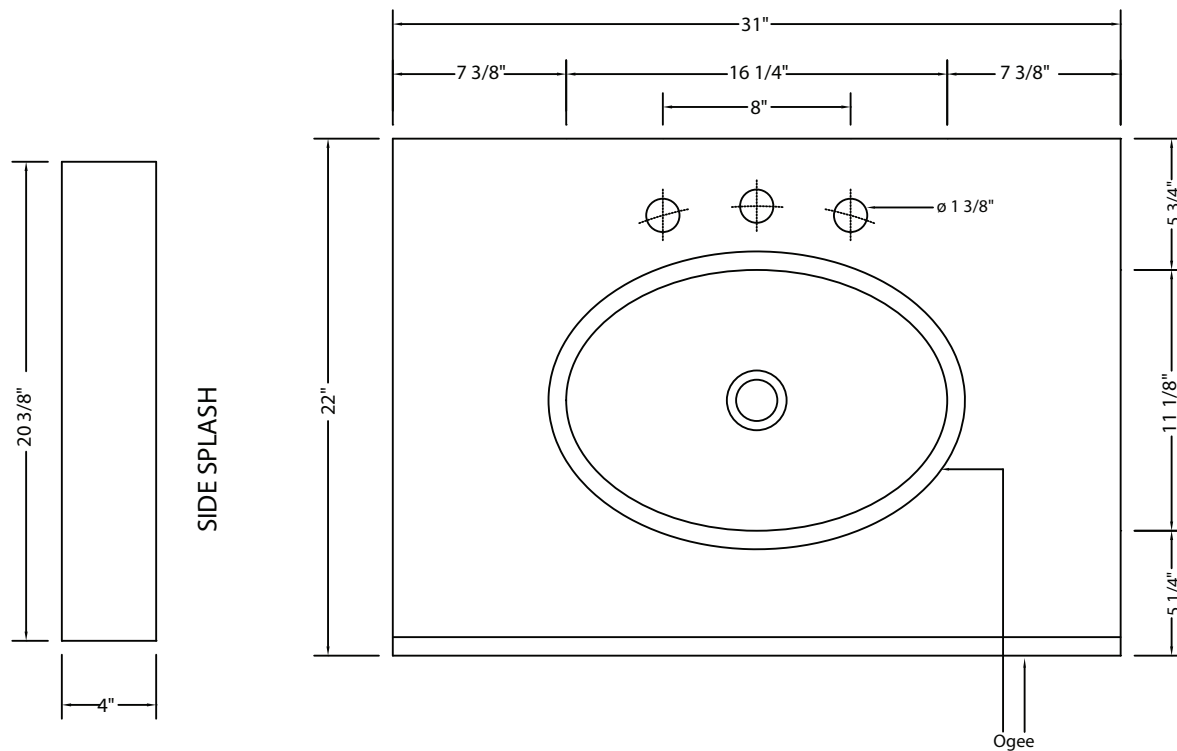

www.ForemostBath.com

MOHAVE BEIGE
HG31228MB

RUSHMORE GREY
HG31228RG

BACK SPLASH

SIDE SPLASH

Ogee