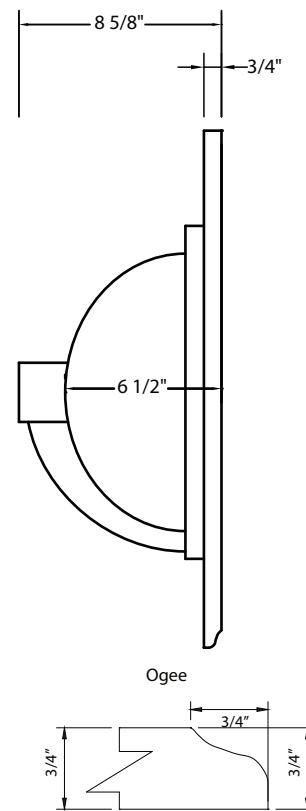

www.ForemostBath.com

MOHAVE BEIGE
HG31228MB

RUSHMORE GREY
HG31228RG

BACK SPLASH

SIDE SPLASH

Ogee