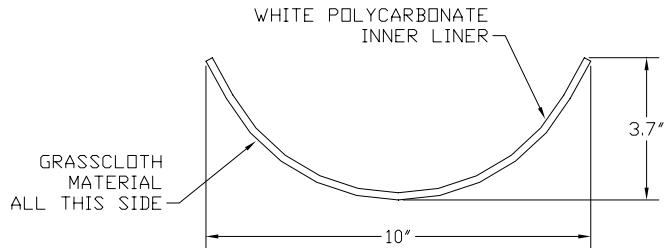

Specification Sheet

Shade Only for ADA Wall Fixture
 Order Wall Holder Separately

Model: **F5485 White Grasscloth**

NOTE:
 SHADE DIFFUSER ONLY.
 PURCHASE WALL HOLDER
 SEPARATELY.

Shade: White Grasscloth
 Width: 10" Height: 10.2" Extension: 3.7"