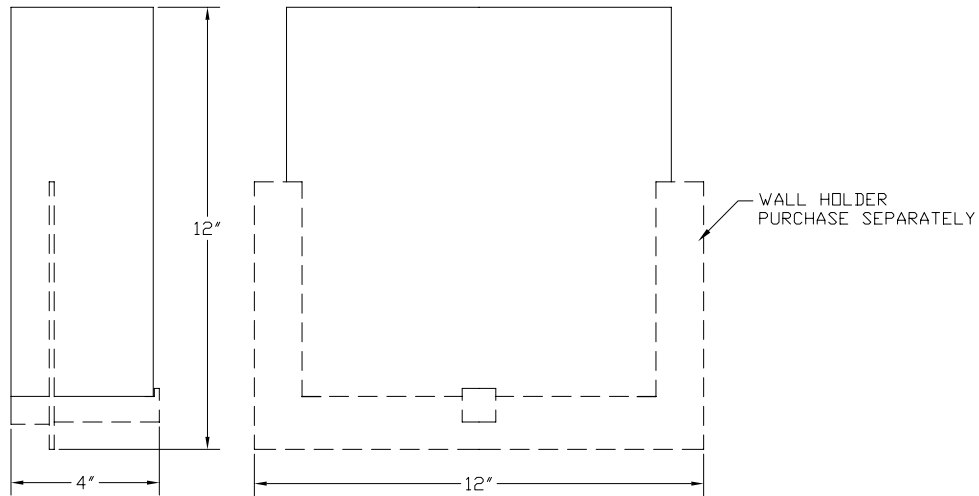

Specification Sheet

Shade Only for ADA Wall Fixture
 Order Wall Holder Separately

Model: **F5485 White Grasscloth**

NOTE:
 SHADE DIFFUSER ONLY.
 PURCHASE WALL HOLDER
 SEPARATELY.

Shade: White Grasscloth
 Width: 10" Height: 10.2" Extension: 3.7"

Wall Holder must be ordered separately, FB5410-36U/-68U, F7104-36E1/-68E1.
 Shade not intended for use on incandescent wall holder.