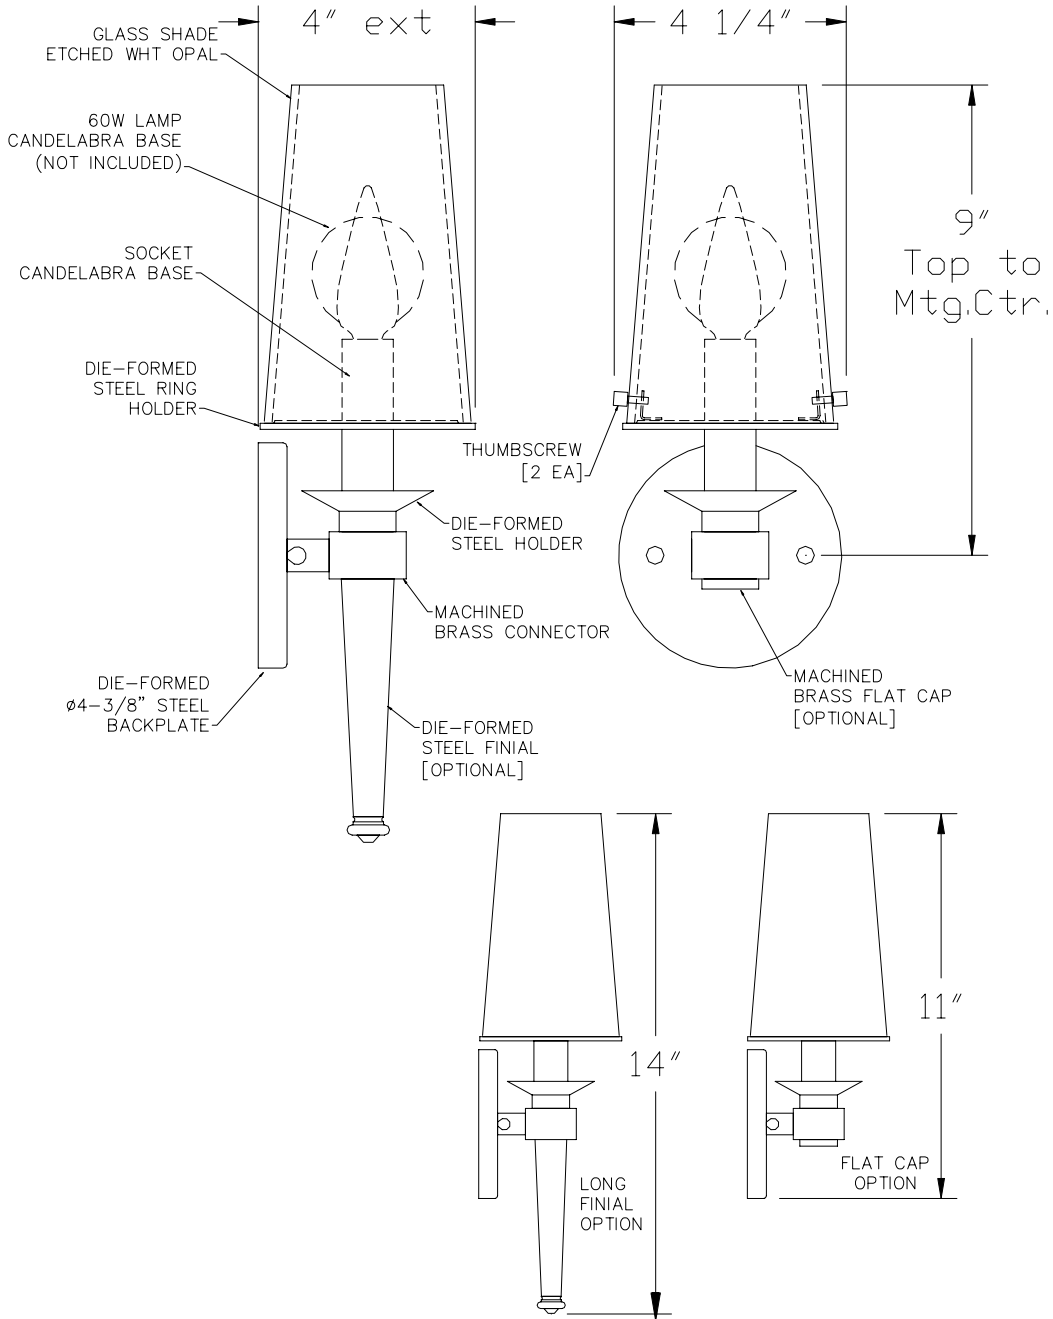

FORECAST

LIGHTOLIER

Specification Sheet

ADA Wall

Models: **F5427-36NV2 Satin Nickel**
F5427-68NV2 Deep Bronze

Glass: Etched White Opal
 Finishes: Satin Nickel -36; Deep Bronze -68
 Height: 11" or 14" Width: 4-1/4" Extension: 4"
 Lamps: 1 - 60 Watt Candelabra Base (Not Included)
 Labels: cULus Listed. Suitable for Dry Locations.