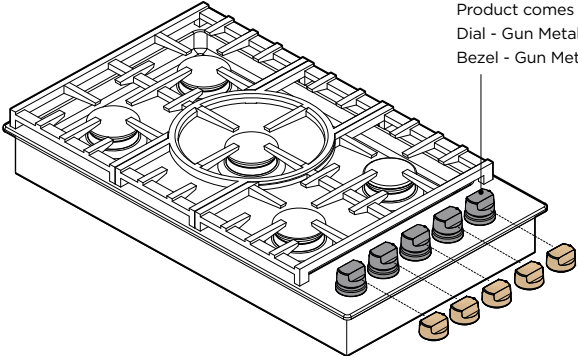

Product comes with:
Dial - Gun Metal
Bezel - Gun Metal