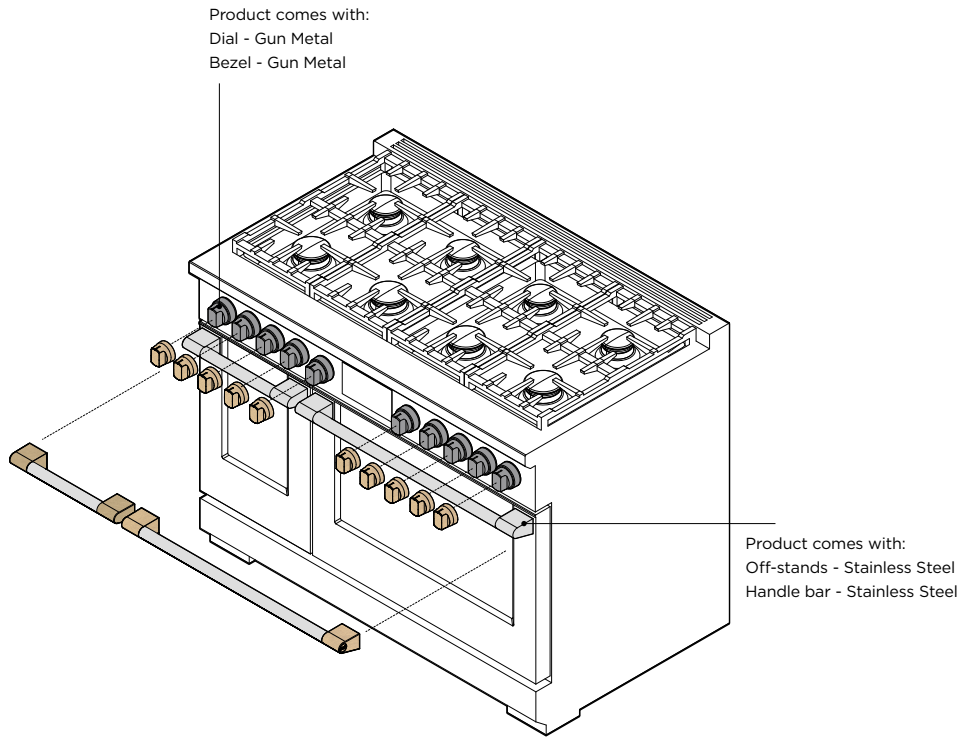

RANGES

RANGES	PROFESSIONAL HANDLE AND DIAL BRASS	PROFESSIONAL HANDLE AND DIAL DARK COPPER
RHV3-484-L	Dials ADLP3RH484BA Handle AHP3R48BA	Dials ADLP3RH484DC Handle AHP3R48DC
RHV3-484-N	Dials ADLP3RH484BA Handle AHP3R48BA	Dials ADLP3RH484DC Handle AHP3R48DC
RDV3-485GD-L	Dials ADLP3RD485BA Handle AHP3R48BA	Dials ADLP3RD485DC Handle AHP3R48DC
RDV3-485GD-N	Dials ADLP3RD485BA Handle AHP3R48BA	Dials ADLP3RD485DC Handle AHP3R48DC
RDV3-486GD-L	Dials ADLP3RD486BA Handle AHP3R48BA	Dials ADLP3RD486DC Handle AHP3R48DC
RDV3-486GD-N	Dials ADLP3RD486BA Handle AHP3R48BA	Dials ADLP3RD486DC Handle AHP3R48DC
RDV3-488-L	Dials ADLP3RD488BA Handle AHP3R48BA	Dials ADLP3RD488DC Handle AHP3R48DC
RDV3-488-N	Dials ADLP3RD488BA Handle AHP3R48BA	Dials ADLP3RD488DC Handle AHP3R48DC
RIV3-486	Dials ADLP3RI486BA Handle AHP3R48BA	Dials ADLP3RI486DC Handle AHP3R48DC
RIV3-365	Dials ADLP3RI365BA Handle AHP3R36BA	Dials ADLP3RI365DC Handle AHP3R36DC
RDV3-366-L	Dials ADLP3RD366BA Handle AHP3R36BA	Dials ADLP3RD366DC Handle AHP3R36DC
RDV3-366-N	Dials ADLP3RD366BA Handle AHP3R36BA	Dials ADLP3RD366DC Handle AHP3R36DC