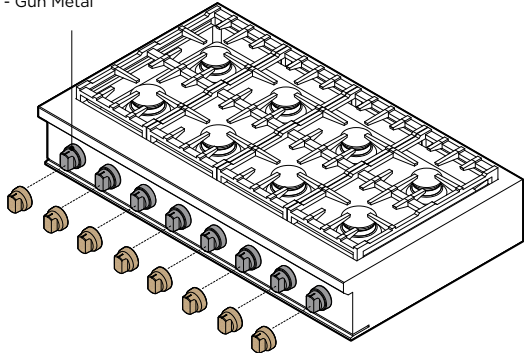

COOKTOPS

Product comes with:
Dial - Gun Metal
Bezel - Gun Metal