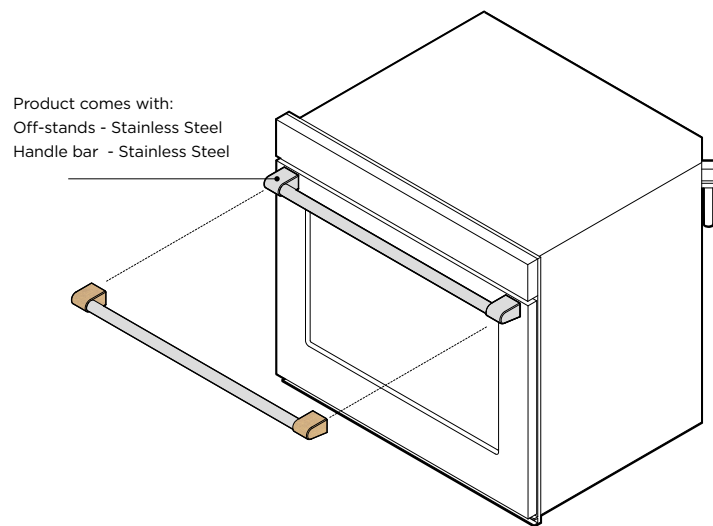

**DROP-INS**

CDV3-365H-N	ADLP3CD365BA	ADLP3CD365DC
CDV3-365H-L		

BUILT-IN OVENS

Off-stands - Brass  
Handle bar - Stainless Steel

Off-stands -Dark Copper  
Handle bar - Stainless Steel

**BUILT-IN OVENS/STEAM OVEN/  
SPEED OVEN/DRAWERS**