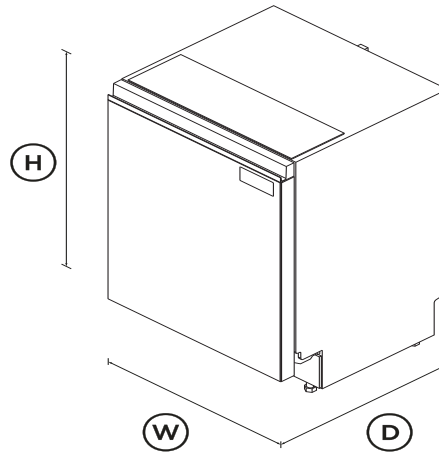

DIMENSIONS

Height	33 3/4 - 36 1/8"
Width	23 1/2"
Depth	22 5/8"

FEATURES & BENEFITS

SEAMLESS DESIGN

Install this dishwasher flush under your benchtop with minimal gaps. Designed to match our Contemporary family of appliances with a recessed handle for a seamless finish in your kitchen.