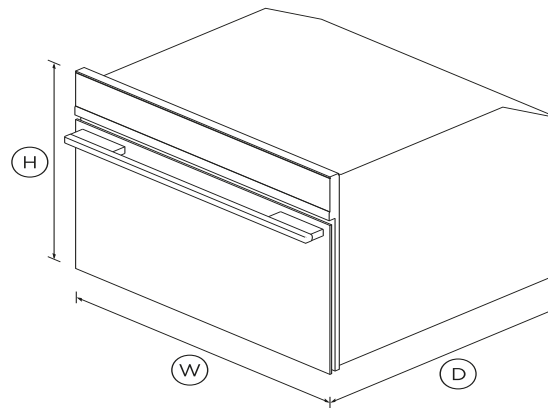

Convection Speed Oven 24"

Series 9 | Minimal

Black

The perfect addition to the kitchen, this Convection Speed Oven provides a variety of fast cooking options including True Convection and Broil.

- 1.3 cu ft total capacity
- Intuitive display with nine oven functions
- Full width grill function
- Easy clean interior

DIMENSIONS

Height	18 1/16"
Width	23 1/2"
Depth	22 1/8"

FEATURES & BENEFITS

SIZED TO SUIT

This compact 24" Convection Speed Oven can be placed almost anywhere. Companion products share the same dimensions and can be installed in multiple configurations to suit your kitchen design and preference.