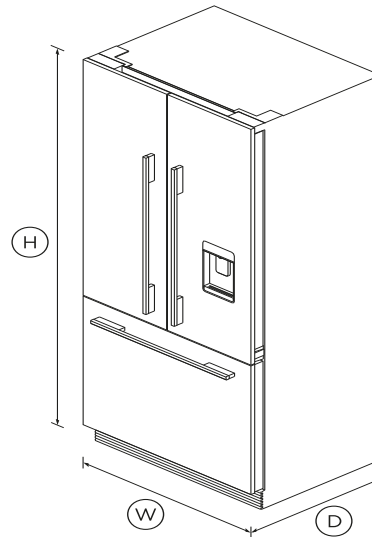

Integrated French Door Refrigerator Freezer, 32", Ice & Water

Series 7 | Integrated

Panel Ready | French hinge

Designed to seamlessly integrate into your kitchen. With minimal gaps and no visible hinges, this model has a flush fit to suit any kitchen layout.

- Stainless steel panels need to be purchased separately

DIMENSIONS

Height	71 1/8"
Width	31 1/8"
Depth	23 11/16"

FEATURES & BENEFITS

Perfect Fit

These models fit flush and have minimal gaps, with no visible hinges. Our Integrated refrigeration can be seamlessly hidden behind your cabinetry or you can purchase our stainless steel door panel.