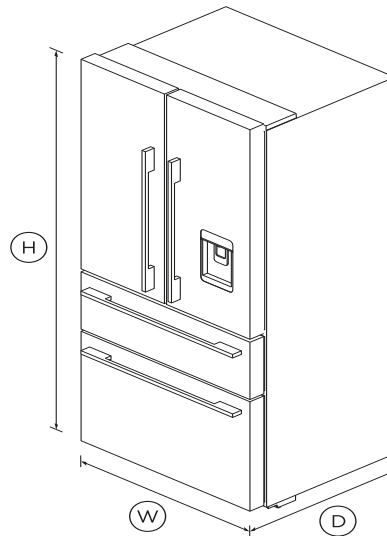

Freestanding French Door Refrigerator Freezer, 32", 16.9 cu ft, Ice & Water

Series 7 | Contemporary

Stainless Steel

Designed for those who need plenty of flexible space. Flush fit with a stylish stainless steel finish for a seamless look.

- With SmartTouch control panel for ease of use

DIMENSIONS

Height	70 1/2 "
Width	31 1/8 "
Depth	27 1/16 "

FEATURES & BENEFITS

ActiveSmart™ Foodcare

ActiveSmart™ Foodcare learns how you live. It is technology which understands how you use your fridge and adjusts temperature, airflow and humidity inside to help keep food fresher for longer.

Easy slide drawers

With two independent freezer drawers and adjustable internal shelving and storage options, this fridge can be configured to suit your constantly changing needs.

Ultra slim water dispenser

The slimline water dispenser is easy to use. The angled water delivery means that almost any size or shape of vessel can be filled, while taking up no storage space in the door.

Ice maker

The internal ice maker delivers fresh ice to a dedicated freezer bin. Simply turn it off to free up freezer space or during busy times boost ice production by up to 30%.