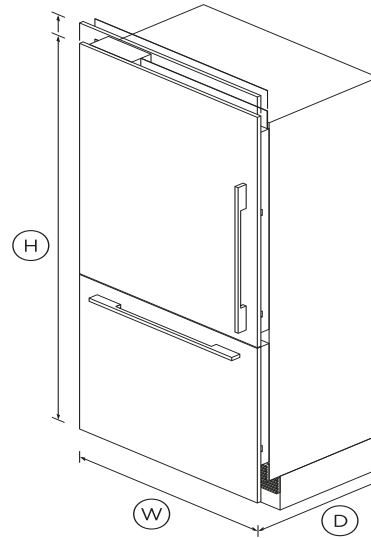

# Integrated Refrigerator Freezer, 36", Ice

Series 7 | Integrated

Panel Ready | Left hinge

Choose a roomy refrigerator with ice maker. Fits flush with your custom cabinetry or with our stainless steel panels.

- ActiveSmart™ technology helps keep food fresher for longer by constantly maintaining the ideal temperature
- Customize with your own kitchen cabinetry or purchase our stainless steel door panel accessory
- Spacious bottom freezer with full extension drawer, and Internal ice maker with boost for busy times
- Can be fitted for a height of 80 or 84 inches

## DIMENSIONS

Height	79 13/16"
Width	35 1/16"
Depth	23 3/4"