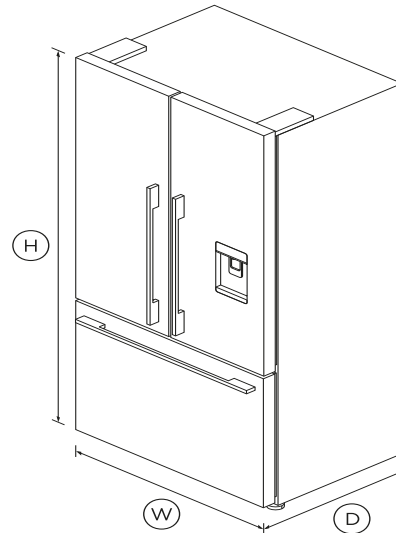

# Freestanding French Door Refrigerator Freezer, 36", 20.1 cu ft, Ice & Water

Series 7 | Contemporary

Stainless Steel | French hinge

Designed for those who need plenty of flexible space for their cold and frozen food storage, with a stylish stainless steel finish.

## DIMENSIONS

Height	70 15/32"
Width	35 7/16"
Depth	27 3/8"