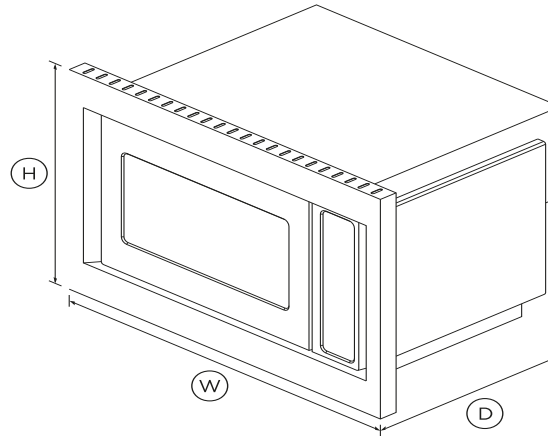

Combination Microwave Oven Trim Kit, 30"

Series 5 | Contemporary

Stainless Steel

Blends the 24" Combination Convection Oven + Microwave (CMO-24SS-3Y) into your existing cabinetry seamlessly.

DIMENSIONS

Height	19 ⁵ / ₈ "
Width	29 ⁷ / ₈ "
Depth	0 ⁷ / ₈ "

SPECIFICATIONS

Product dimensions

Depth	0 ⁷ / ₈ "
Height	19 ⁵ / ₈ "
Width	29 ⁷ / ₈ "

SKU	81229
-----	-------

Other product downloads available at fisherpaykel.com

Installation Guide

A PEACE OF MIND SALE

24 Hours 7 Days a Week Customer Support