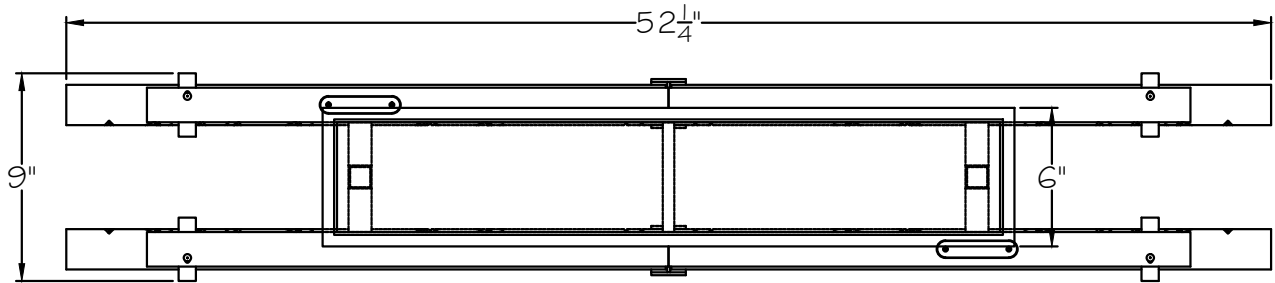

CUSTOMER REFERENCE DRAWING

TOP VIEW

FRONT VIEW

STYLE CONFIGURATIONS:

TERRA ORIGINAL GLASS:

- 11ST BLACK / CLEAR GLASS

- 12ST BLACK / GOLD GLASS

- 21ST SILVER LEAF / CLEAR GLASS