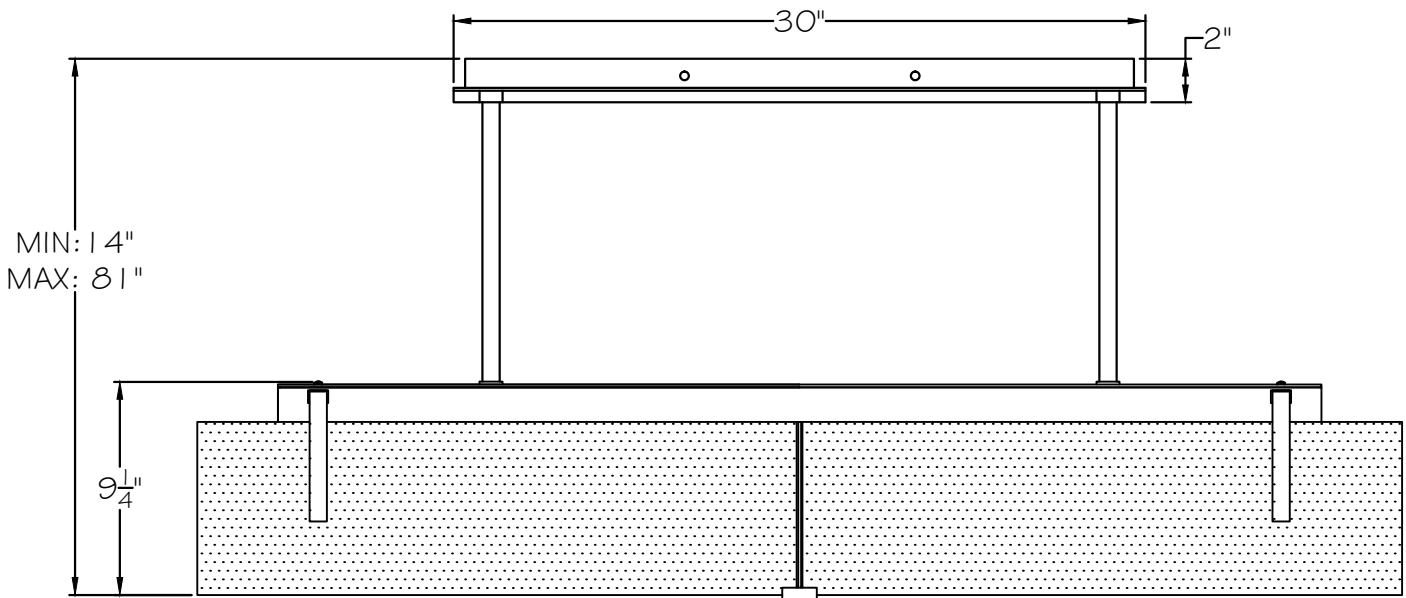

CUSTOMER REFERENCE DRAWING

TOP VIEW

FRONT VIEW

STYLE CONFIGURATIONS:

TERRA ORIGINAL GLASS:

- 11ST BLACK / CLEAR GLASS

- 12ST BLACK / GOLD GLASS

- 21ST SILVER LEAF / CLEAR GLASS