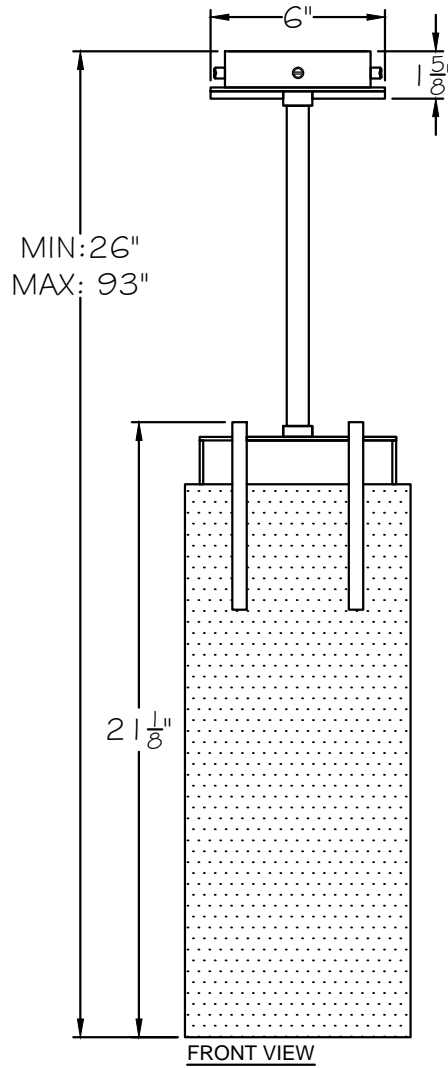

CUSTOMER REFERENCE DRAWING

STYLE CONFIGURATIONS:

TERRA ORIGINAL GLASS:	RAKE GLASS:
- 11ST BLACK / CLEAR GLASS	-15ST BLACK / RAKE CLEAR GLASS
- 12ST BLACK / GOLD GLASS	-25ST SILVER / RAKE CLEAR GLASS
- 21ST SILVER LEAF / CLEAR GLASS	-35ST GOLD / RAKE CLEAR GLASS
- 22ST SILVER LEAF / GOLD GLASS	
- 31ST GOLD LEAF / CLEAR GLASS	
- 32ST GOLD LEAF / GOLD GLASS	

GLASS TYPES:

-11,-12,-21,-22,-31,-32, (TERRA GLASS)

-15,-25,-35 (RAKE GLASS)

This drawing, specifications and the product depicted are the exclusive property of Fine Art Handcrafted Lighting®. In compliance with US copyright and patent requirements, notice is hereby given that this document and the product depicted shall not be copied, altered or used in any manner without the expressed written consent of Fine Art Handcrafted Lighting®.