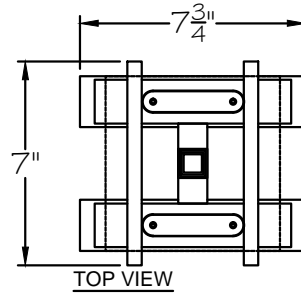

CUSTOMER REFERENCE DRAWING

STYLE CONFIGURATIONS:

TERRA ORIGINAL GLASS:	RAKE GLASS:
- 11ST BLACK / CLEAR GLASS	-15ST BLACK / RAKE CLEAR GLASS
- 12ST BLACK / GOLD GLASS	-25ST SILVER / RAKE CLEAR GLASS
- 21ST SILVER LEAF / CLEAR GLASS	-35ST GOLD / RAKE CLEAR GLASS
- 22ST SILVER LEAF / GOLD GLASS	
- 31ST GOLD LEAF / CLEAR GLASS	
- 32ST GOLD LEAF / GOLD GLASS	