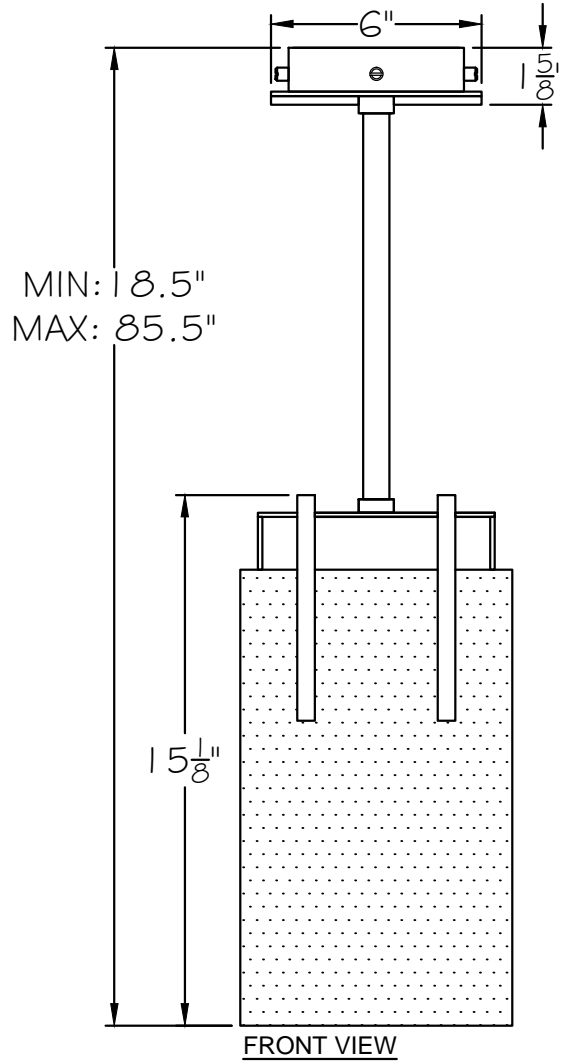

CUSTOMER REFERENCE DRAWING

STYLE CONFIGURATIONS:

TERRA ORIGINAL GLASS:	RAKE GLASS:
- 11ST BLACK / CLEAR GLASS	-15ST BLACK / RAKE CLEAR GLASS
- 12ST BLACK / GOLD GLASS	-25ST SILVER / RAKE CLEAR GLASS
- 21ST SILVER LEAF / CLEAR GLASS	-35ST GOLD / RAKE CLEAR GLASS
- 22ST SILVER LEAF / GOLD GLASS	
- 31ST GOLD LEAF / CLEAR GLASS	
- 32ST GOLD LEAF / GOLD GLASS	