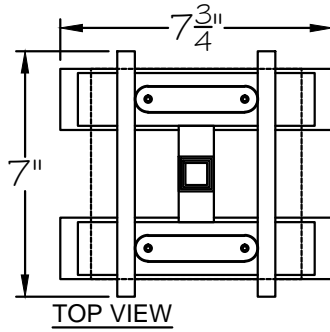

CUSTOMER REFERENCE DRAWING

STYLE CONFIGURATIONS:

TERRA ORIGINAL GLASS:	RAKE GLASS:
- 11ST BLACK / CLEAR GLASS	-15ST BLACK / RAKE CLEAR GLASS
- 12ST BLACK / GOLD GLASS	-25ST SILVER / RAKE CLEAR GLASS
- 21ST SILVER LEAF / CLEAR GLASS	-35ST GOLD / RAKE CLEAR GLASS
- 22ST SILVER LEAF / GOLD GLASS	
- 31ST GOLD LEAF / CLEAR GLASS	
- 32ST GOLD LEAF / GOLD GLASS	