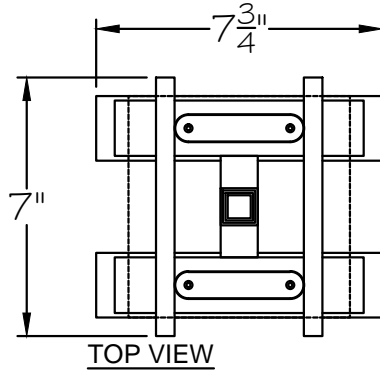

CUSTOMER REFERENCE DRAWING

STYLE CONFIGURATIONS:

TERRA ORIGINAL GLASS:	RAKE GLASS:
- 11ST BLACK / CLEAR GLASS	-15ST BLACK / RAKE CLEAR GLASS
- 12ST BLACK / GOLD GLASS	-25ST SILVER / RAKE CLEAR GLASS
- 21ST SILVER LEAF / CLEAR GLASS	-35ST GOLD / RAKE CLEAR GLASS
- 22ST SILVER LEAF / GOLD GLASS	
- 31ST GOLD LEAF / CLEAR GLASS	
- 32ST GOLD LEAF / GOLD GLASS	