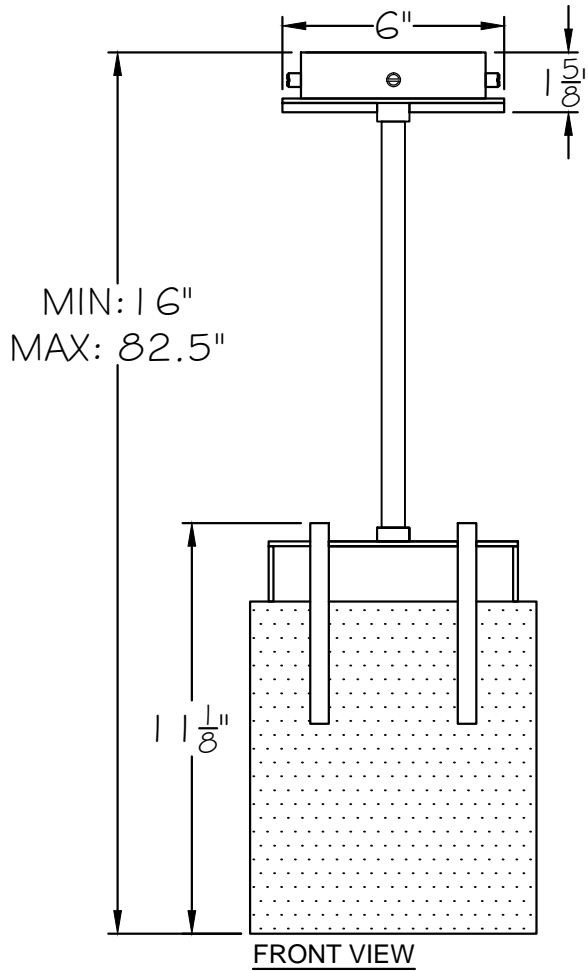

CUSTOMER REFERENCE DRAWING

STYLE CONFIGURATIONS:

TERRA ORIGINAL GLASS:	RAKE GLASS:
- 11ST BLACK / CLEAR GLASS	-15ST BLACK / RAKE CLEAR GLASS
- 12ST BLACK / GOLD GLASS	-25ST SILVER / RAKE CLEAR GLASS
- 21ST SILVER LEAF / CLEAR GLASS	-35ST GOLD / RAKE CLEAR GLASS
- 22ST SILVER LEAF / GOLD GLASS	
- 31ST GOLD LEAF / CLEAR GLASS	
- 32ST GOLD LEAF / GOLD GLASS	