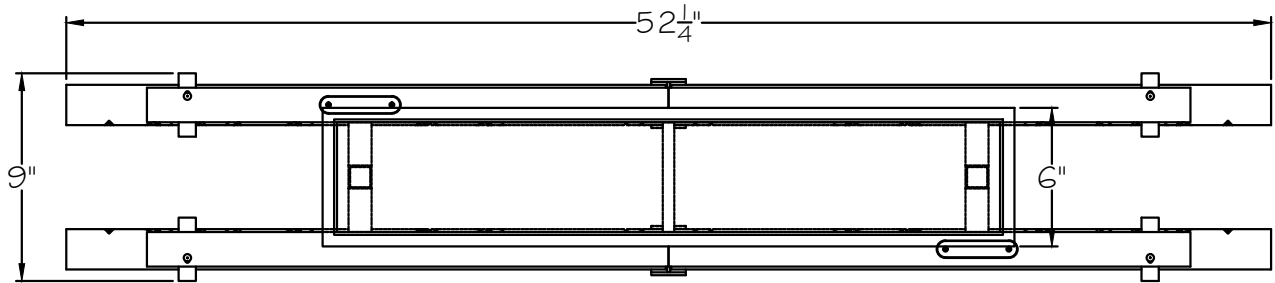

CUSTOMER REFERENCE DRAWING

TOP VIEW

FRONT VIEW

STYLE CONFIGURATIONS:

TERRA ORIGINAL GLASS:	RAKE GLASS:
- 11ST BLACK / CLEAR GLASS	-15ST BLACK / RAKE CLEAR GLASS
- 12ST BLACK / GOLD GLASS	-25ST SILVER / RAKE CLEAR GLASS
- 21ST SILVER LEAF / CLEAR GLASS	-35ST GOLD / RAKE CLEAR GLASS
- 22ST SILVER LEAF / GOLD GLASS	
- 31ST GOLD LEAF / CLEAR GLASS	
- 32ST GOLD LEAF / GOLD GLASS	