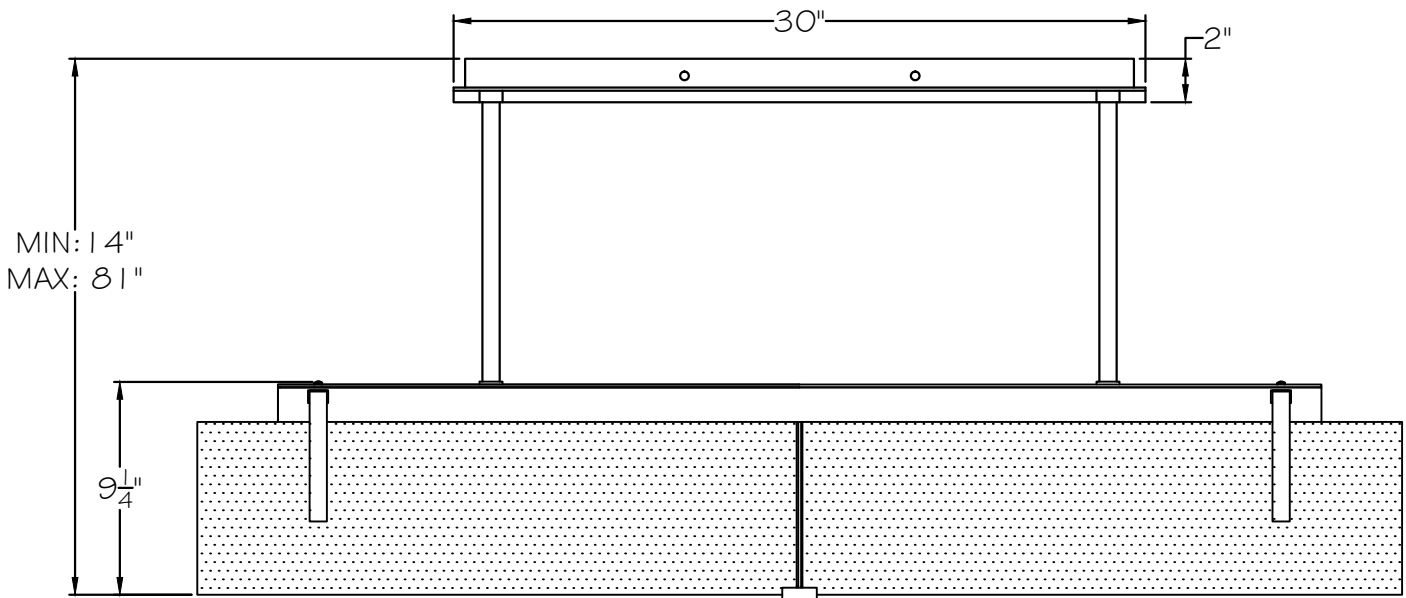

CUSTOMER REFERENCE DRAWING

TOP VIEW

FRONT VIEW

STYLE CONFIGURATIONS:

TERRA ORIGINAL GLASS:	RAKE GLASS:
- 11ST BLACK / CLEAR GLASS	-15ST BLACK / RAKE CLEAR GLASS
- 12ST BLACK / GOLD GLASS	-25ST SILVER / RAKE CLEAR GLASS
- 21ST SILVER LEAF / CLEAR GLASS	-35ST GOLD / RAKE CLEAR GLASS
- 22ST SILVER LEAF / GOLD GLASS	
- 31ST GOLD LEAF / CLEAR GLASS	
- 32ST GOLD LEAF / GOLD GLASS	

GLASS TYPES:

-11,-12,-21,-22,-31,-32, (TERRA GLASS) -15,-25,-35 (RAKE GLASS)

This drawing, specifications and the product depicted are the exclusive property of Fine Art Handcrafted Lighting®. In compliance with US copyright and patent requirements, notice is hereby given that this document and the product depicted shall not be copied, altered or used in any manner without the expressed written consent of Fine Art Handcrafted Lighting®.