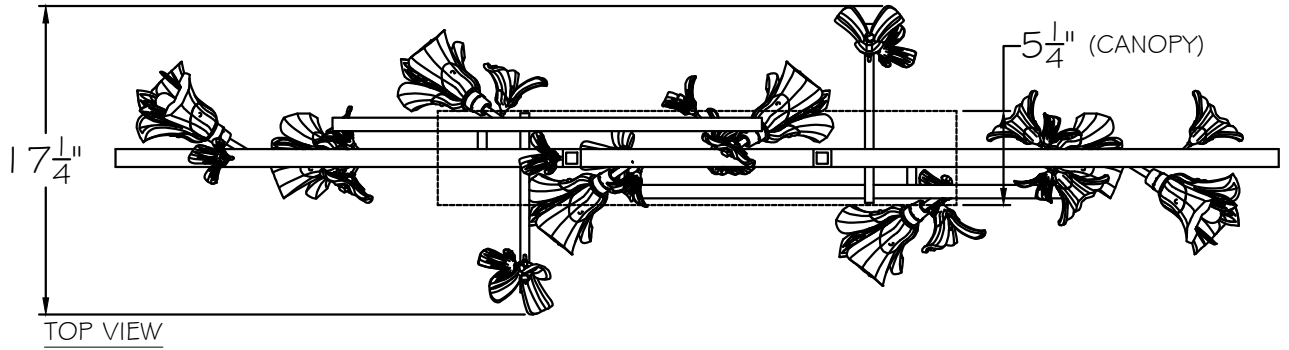

CUSTOMER REFERENCE DRAWING

STYLE CONFIGURATIONS:

-1ST SILVER	-2ST GOLD	-3ST WHITE GESSO		
-------------	-----------	------------------	--	--

This drawing, specifications and the product depicted are the exclusive property of Fine Art Handcrafted Lighting®. In compliance with US copyright and patent requirements, notice is hereby given that this document and the product depicted shall not be copied, altered or used in any manner without the expressed written consent of Fine Art Handcrafted Lighting®.