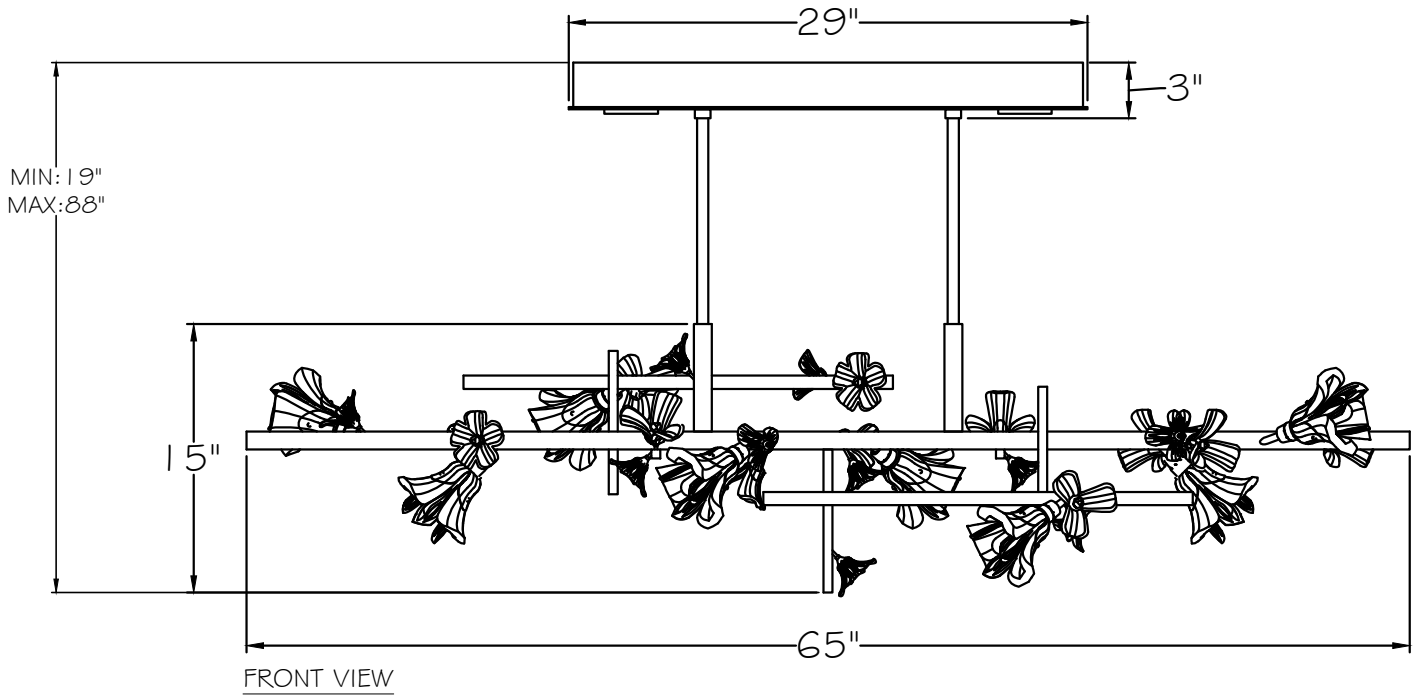

CUSTOMER REFERENCE DRAWING

STYLE CONFIGURATIONS:

-1ST SILVER	-2ST GOLD	-3ST WHITE GESSO		
-------------	-----------	------------------	--	--

This drawing, specifications and the product depicted are the exclusive property of Fine Art Handcrafted Lighting®. In compliance with US copyright and patent requirements, notice is hereby given that this document and the product depicted shall not be copied, altered or used in any manner without the expressed written consent of Fine Art Handcrafted Lighting®.