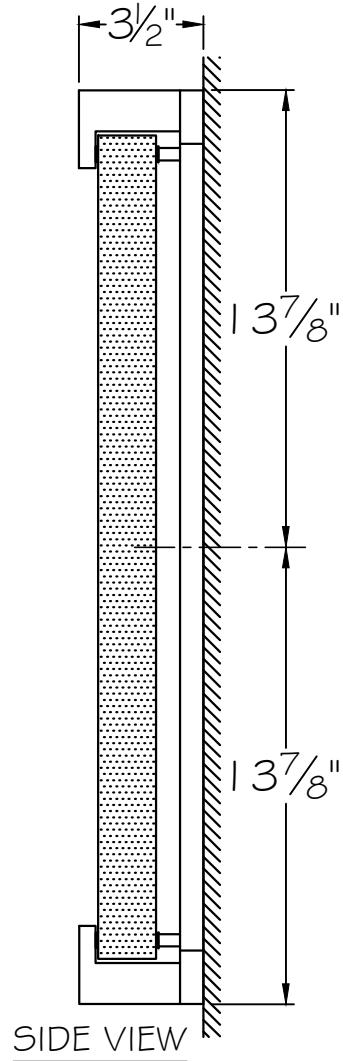

CUSTOMER REFERENCE DRAWING

STYLE CONFIGURATIONS:		GLASS TYPES:	
TERRA ORIGINAL GLASS:	RAKE GLASS:	-11,-12,-21,-22,-31,-32, (TERRA GLASS)	-15,-25,-35 (RAKE GLASS)
- 11ST BLACK / CLEAR GLASS	-15ST BLACK / RAKE CLEAR GLASS		
- 12ST BLACK / GOLD GLASS	-25ST SILVER / RAKE CLEAR GLASS		
- 21ST SILVER LEAF / CLEAR GLASS	-35ST GOLD / RAKE CLEAR GLASS		
- 22ST SILVER LEAF / GOLD GLASS			
- 31ST GOLD LEAF / CLEAR GLASS			
- 32ST GOLD LEAF / GOLD GLASS			

www.finearthl.com Tel:(305) 821-3850 Fax:(305) 513-5736
FINE ART LAMPS®

STYLE NUMBER:
896850
DATE:
3/15/2022