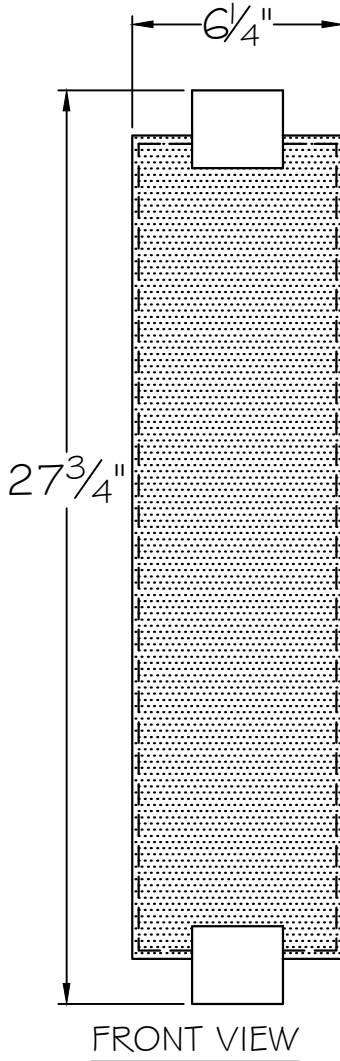

CUSTOMER REFERENCE DRAWING

STYLE CONFIGURATIONS:		GLASS TYPES:	
TERRA ORIGINAL GLASS:	RAKE GLASS:	-11,-12,-21,-22,-31,-32, (TERRA GLASS)	-15,-25,-35 (RAKE GLASS)
- 11ST BLACK / CLEAR GLASS	-15ST BLACK / RAKE CLEAR GLASS		
- 12ST BLACK / GOLD GLASS	-25ST SILVER / RAKE CLEAR GLASS		
- 21ST SILVER LEAF / CLEAR GLASS	-35ST GOLD / RAKE CLEAR GLASS		
- 22ST SILVER LEAF / GOLD GLASS			
- 31ST GOLD LEAF / CLEAR GLASS			
- 32ST GOLD LEAF / GOLD GLASS			