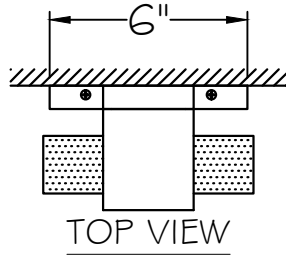

CUSTOMER REFERENCE DRAWING

STYLE CONFIGURATIONS:		GLASS TYPES:	
TERRA ORIGINAL GLASS:	RAKE GLASS:	-11,-12,-21,-22,-31,-32, (TERRA GLASS)	-15,-25,-35 (RAKE GLASS)
- 11ST BLACK / CLEAR GLASS	-15ST BLACK / RAKE CLEAR GLASS		
- 12ST BLACK / GOLD GLASS	-25ST SILVER / RAKE CLEAR GLASS		
- 21ST SILVER LEAF / CLEAR GLASS	-35ST GOLD / RAKE CLEAR GLASS		
- 22ST SILVER LEAF / GOLD GLASS			
- 31ST GOLD LEAF / CLEAR GLASS			
- 32ST GOLD LEAF / GOLD GLASS			