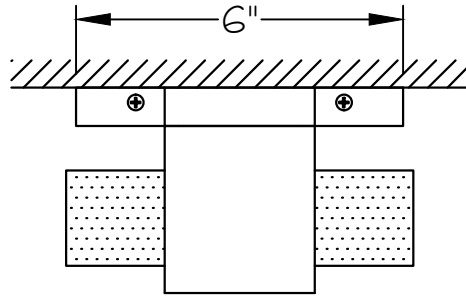

CUSTOMER REFERENCE DRAWING

TOP VIEW

FRONT VIEW

SIDE VIEW

STYLE CONFIGURATIONS:

TERRA ORIGINAL GLASS:	RAKE GLASS:
- 11ST BLACK / CLEAR GLASS	-15ST BLACK / RAKE CLEAR GLASS
- 12ST BLACK / GOLD GLASS	-25ST SILVER / RAKE CLEAR GLASS
- 21ST SILVER LEAF / CLEAR GLASS	-35ST GOLD / RAKE CLEAR GLASS
- 22ST SILVER LEAF / GOLD GLASS	
- 31ST GOLD LEAF / CLEAR GLASS	
- 32ST GOLD LEAF / GOLD GLASS	