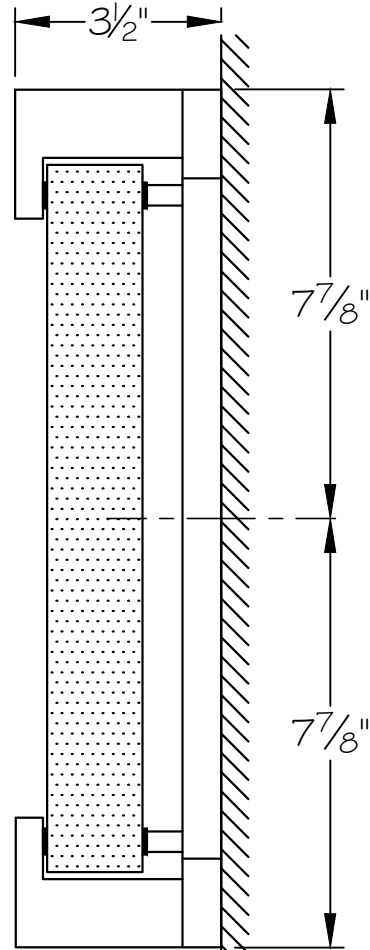

CUSTOMER REFERENCE DRAWING

TOP VIEW

FRONT VIEW

SIDE VIEW

STYLE CONFIGURATIONS:

TERRA ORIGINAL GLASS:	RAKE GLASS:
- 11ST BLACK / CLEAR GLASS	-15ST BLACK / RAKE CLEAR GLASS
- 12ST BLACK / GOLD GLASS	-25ST SILVER / RAKE CLEAR GLASS
- 21ST SILVER LEAF / CLEAR GLASS	-35ST GOLD / RAKE CLEAR GLASS
- 22ST SILVER LEAF / GOLD GLASS	
- 31ST GOLD LEAF / CLEAR GLASS	
- 32ST GOLD LEAF / GOLD GLASS	

GLASS TYPES:

-11,-12,-21,-22,-31,-32, (TERRA GLASS) -15,-25,-35 (RAKE GLASS)

This drawing, specifications and the product depicted are the exclusive property of Fine Art Handcrafted Lighting®. In compliance with US copyright and patent requirements, notice is hereby given that this document and the product depicted shall not be copied, altered or used in any manner without the expressed written consent of Fine Art Handcrafted Lighting®.