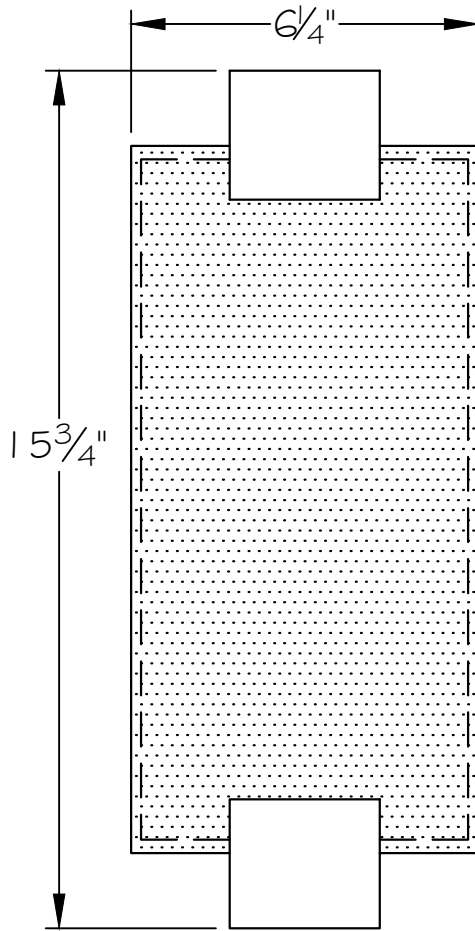

CUSTOMER REFERENCE DRAWING

TOP VIEW

FRONT VIEW

SIDE VIEW

STYLE CONFIGURATIONS:

TERRA ORIGINAL GLASS:	RAKE GLASS:
- 11ST BLACK / CLEAR GLASS	-15ST BLACK / RAKE CLEAR GLASS
- 12ST BLACK / GOLD GLASS	-25ST SILVER / RAKE CLEAR GLASS
- 21ST SILVER LEAF / CLEAR GLASS	-35ST GOLD / RAKE CLEAR GLASS
- 22ST SILVER LEAF / GOLD GLASS	
- 31ST GOLD LEAF / CLEAR GLASS	
- 32ST GOLD LEAF / GOLD GLASS	