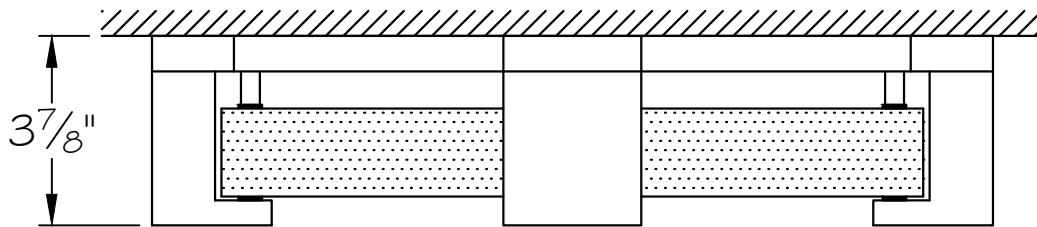

CUSTOMER REFERENCE DRAWING

FRONT VIEW

BOTTOM VIEW

STYLE CONFIGURATIONS:

TERRA ORIGINAL GLASS:	RAKE GLASS:
- 11ST BLACK / CLEAR GLASS	-15ST BLACK / RAKE CLEAR GLASS
- 12ST BLACK / GOLD GLASS	-25ST SILVER / RAKE CLEAR GLASS
- 21ST SILVER LEAF / CLEAR GLASS	-35ST GOLD / RAKE CLEAR GLASS
- 22ST SILVER LEAF / GOLD GLASS	
- 31ST GOLD LEAF / CLEAR GLASS	
- 32ST GOLD LEAF / GOLD GLASS	