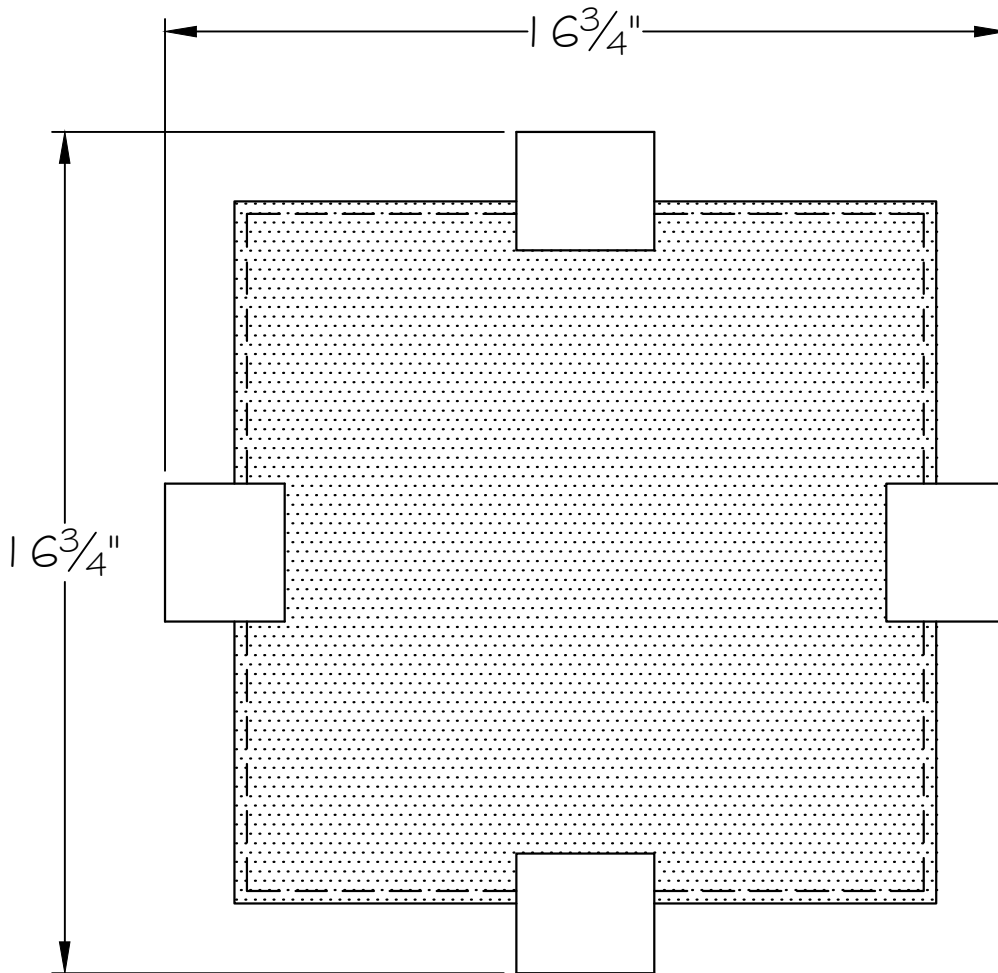

CUSTOMER REFERENCE DRAWING

FRONT VIEW

BOTTOM VIEW

STYLE CONFIGURATIONS:

TERRA ORIGINAL GLASS:	RAKE GLASS:
- 11ST BLACK / CLEAR GLASS	-15ST BLACK / RAKE CLEAR GLASS
- 12ST BLACK / GOLD GLASS	-25ST SILVER / RAKE CLEAR GLASS
- 21ST SILVER LEAF / CLEAR GLASS	-35ST GOLD / RAKE CLEAR GLASS
- 22ST SILVER LEAF / GOLD GLASS	
- 31ST GOLD LEAF / CLEAR GLASS	
- 32ST GOLD LEAF / GOLD GLASS	

GLASS TYPES:

-11,-12,-21,-22,-31,-32,
(TERRA GLASS)

-15,-25,-35 (RAKE GLASS)

This drawing, specifications and the product depicted are the exclusive property of Fine Art Handcrafted Lighting®. In compliance with US copyright and patent requirements, notice is hereby given that this document and the product depicted shall not be copied, altered or used in any manner without the expressed written consent of Fine Art Handcrafted Lighting®.