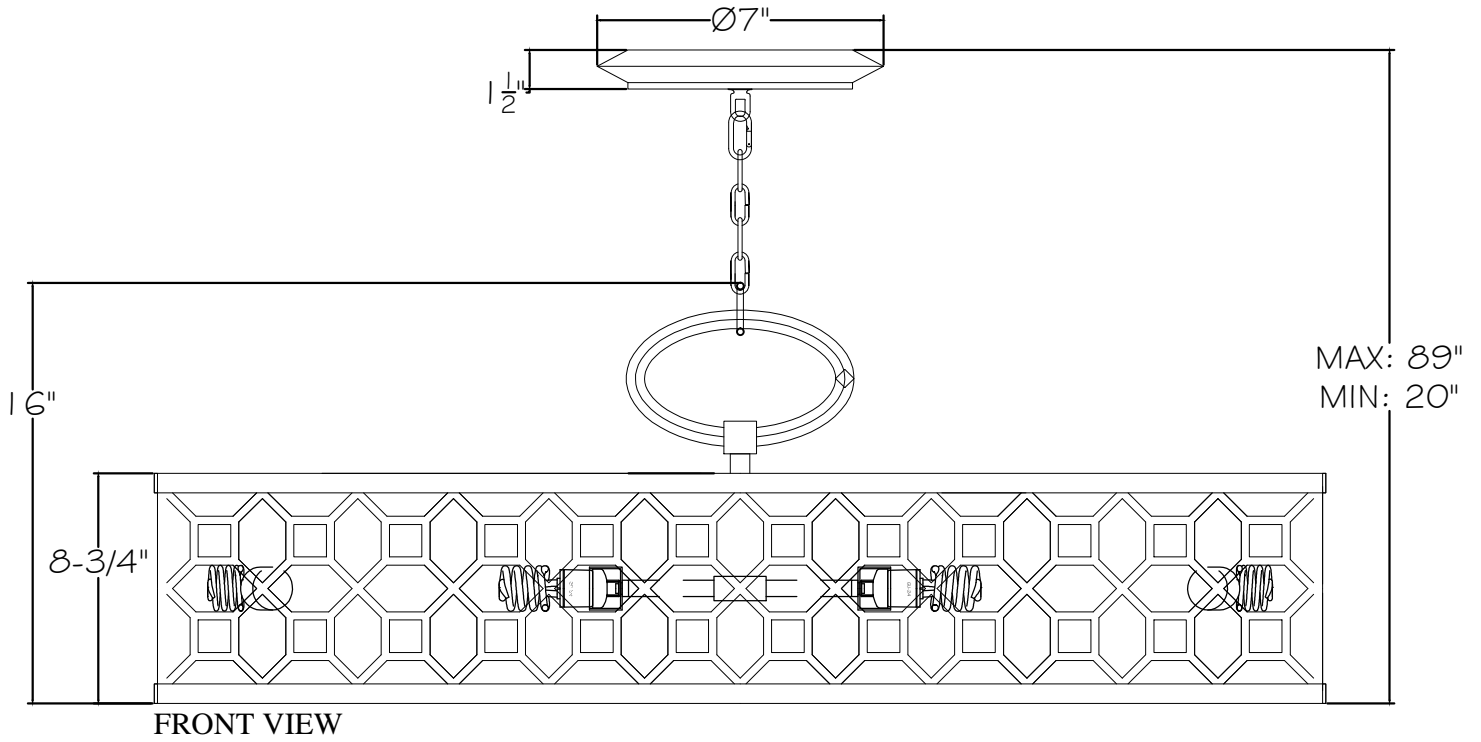

CUSTOMER REFERENCE DRAWING

STYLE CONFIGURATIONS:

-GU SILVER

-2GU GOLD

-SF41 SILVER / WHITE SHADE

-SF33 GOLD / BEIGE SHADE

This drawing, specifications and the product depicted are the exclusive property of Fine Art Handcrafted Lighting®. In compliance with US copyright and patent requirements, notice is hereby given that this document and the product depicted shall not be copied, altered or used in any manner without the expressed written consent of Fine Art Handcrafted Lighting®.