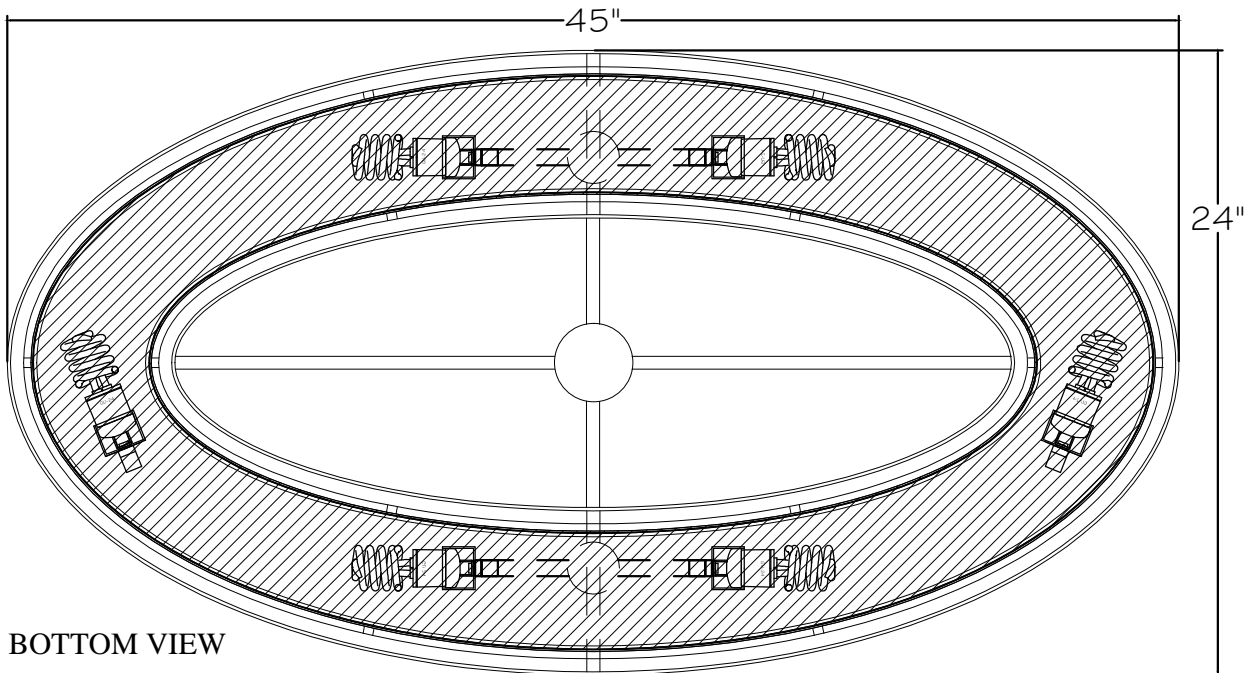

CUSTOMER REFERENCE DRAWING

STYLE CONFIGURATIONS:

-GU SILVER

-2GU GOLD

-SF41 SILVER / WHITE SHADE

-SF33 GOLD / BEIGE SHADE

This drawing, specifications and the product depicted are the exclusive property of Fine Art Handcrafted Lighting®. In compliance with US copyright and patent requirements, notice is hereby given that this document and the product depicted shall not be copied, altered or used in any manner without the expressed written consent of Fine Art Handcrafted Lighting®.