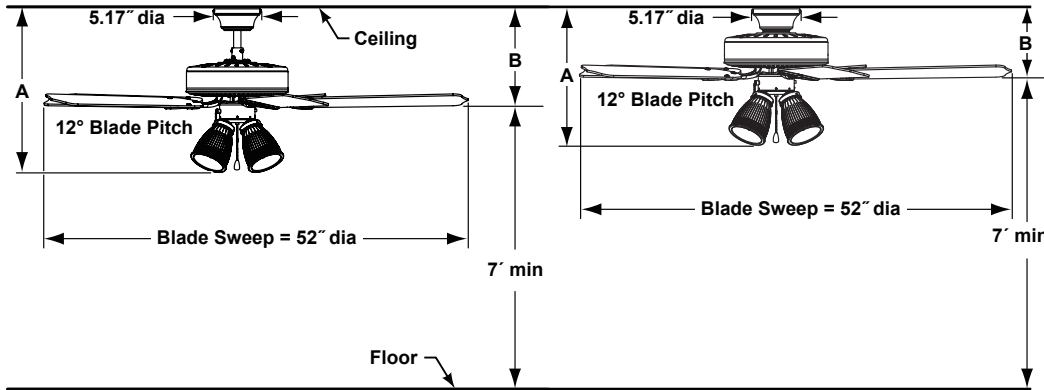

BP210**1/BP215OB1 Series Ceiling Fans

Net Hanging Weight: 20.94 lbs

	A	B
Fan In Close to Ceiling Configuration	15.06"	7.74"
	A	B
Fan w/4.5" downrod	18.70"	11.10"
Fan w/12" downrod	26.20"	18.60"
Fan w/18" downrod	32.20"	24.60"
Fan w/24" downrod	38.20"	30.60"
Fan w/36" downrod	50.20"	42.60"
Fan w/48" downrod	62.20"	54.60"
Fan w/60" downrod	74.20"	66.60"
Fan w/72" downrod	86.20"	78.60"

ELECTRICAL REQUIREMENTS:

Requires a grounded electrical supply line of 120 volts AC, 60 Hz, 15 amp circuit.

MOTOR SPECS:

153 x 15 motor is designed for optimal performance with this fan.

BLADES:

A set of five 20.7" traditional wood blades is included.

LIGHTING OPTIONS:

A 4-bulb (40 watt max candelabra bulbs - included) downlight fixture with 4 glass shades is included with this fan assembly. Maximum downlight wattage not to exceed 160 watts.

DOWNROD OPTIONS:

Dual mount for flush mount application or 1" dia x 4.5" long downrod. Optional downrods available in 12", 18", 24", 36", 48", 60", and 72" lengths. A downrod coupler is available for installations requiring a downrod longer than 72". Fan can be mounted on a sloped ceiling up to 30°. Most sloped ceiling installations require a downrod longer than the standard 6" downrod. Call technical support for more information.